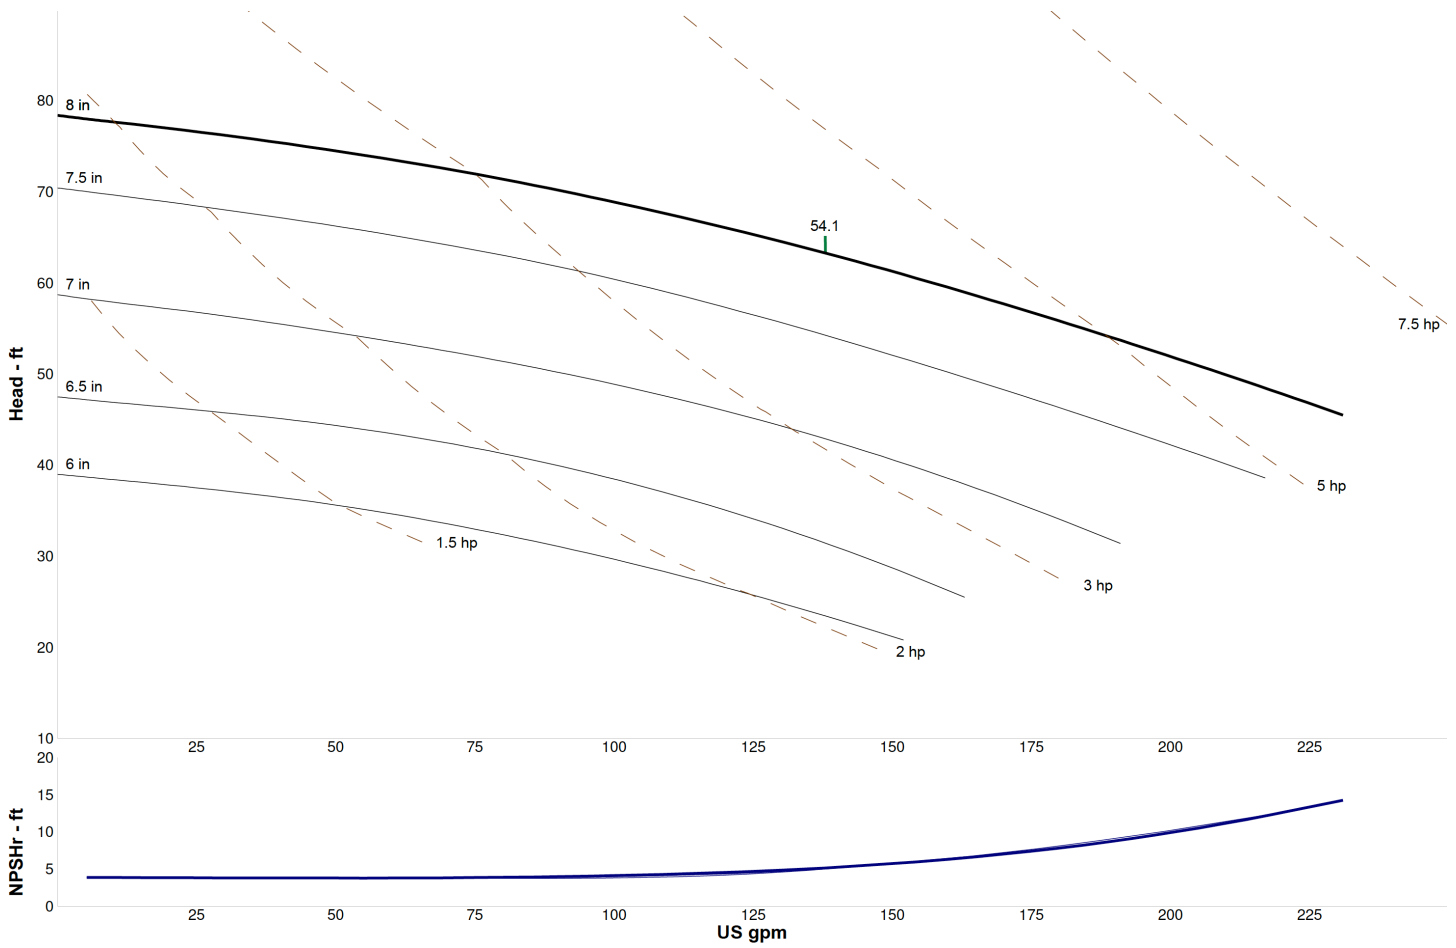

Capacity Curves

MODEL: C218

FREQUENCY: 60HZ

RPM: 1750

SIZE: 2.0" X 1.5" X 8"

Capacity Curves

MODEL: C218

FREQUENCY: 60HZ

RPM: 3500

SIZE: 2.0" X 1.5" X 8"