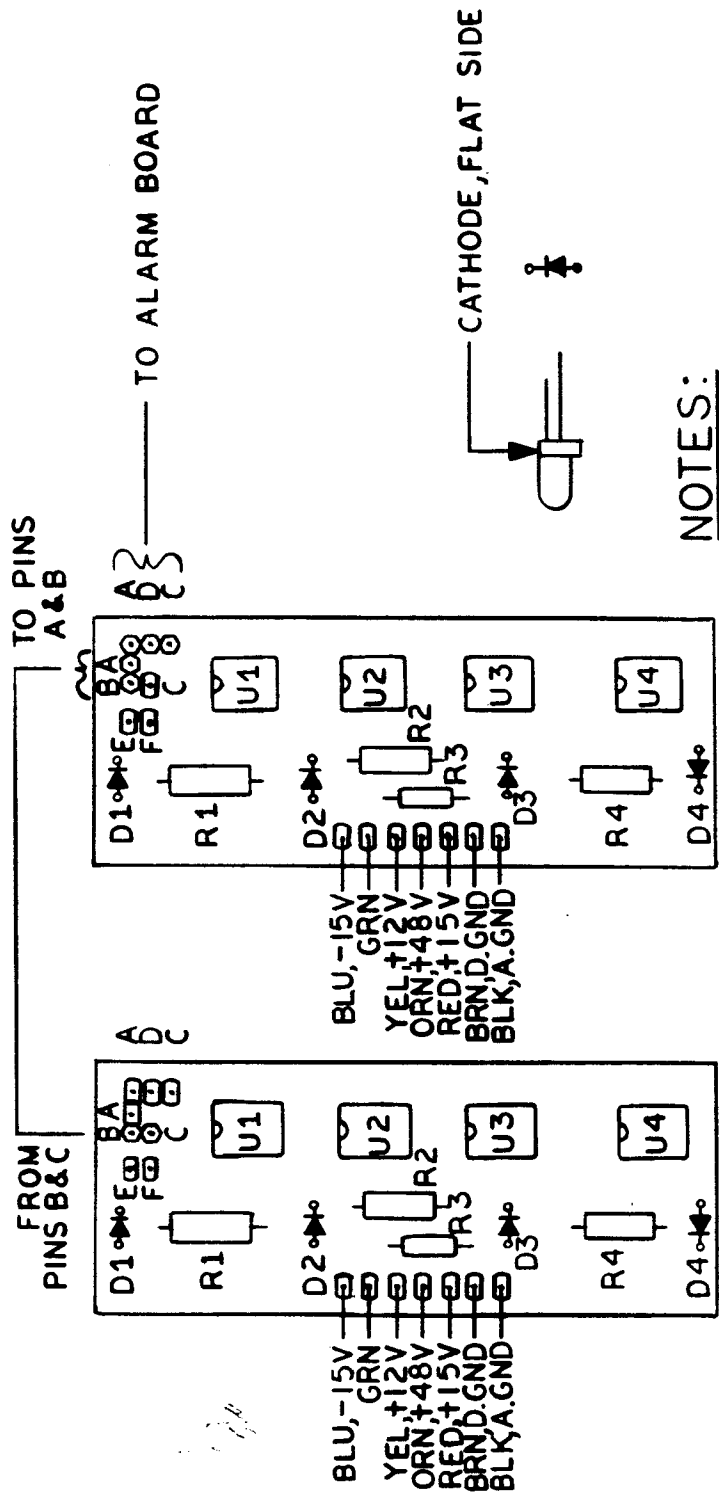

REVISIONS

NOTES:  
 I.L.E.D.S ARE MOUNTED ON BACK OF BOARD.

Benchmark Media Systems

L.E.D. BOARD FOR PS-202 WITH ALARM	
SCALE	CHECKED BY
DATE 10/18/89	<i>A.A. Bumbich</i>
SIZE A	DRAWING NO. 250069

REVISIONS

A SEE DCN NO. 101

8/7/89

A.H.B.

NOTES:

1. L.E.D.S ARE MOUNTED ON BACK OF BOARD.

Benchmark Media Systems

L.E.D. BOARD FOR POWER SUPPLY ALARM

SCALE: CHECKED BY: A.H. Budich DRAWN BY: J. PENFIELD

DATE: 8/3/88

SIZE: A COMP. ASS'Y. DRAWING NO. 250048