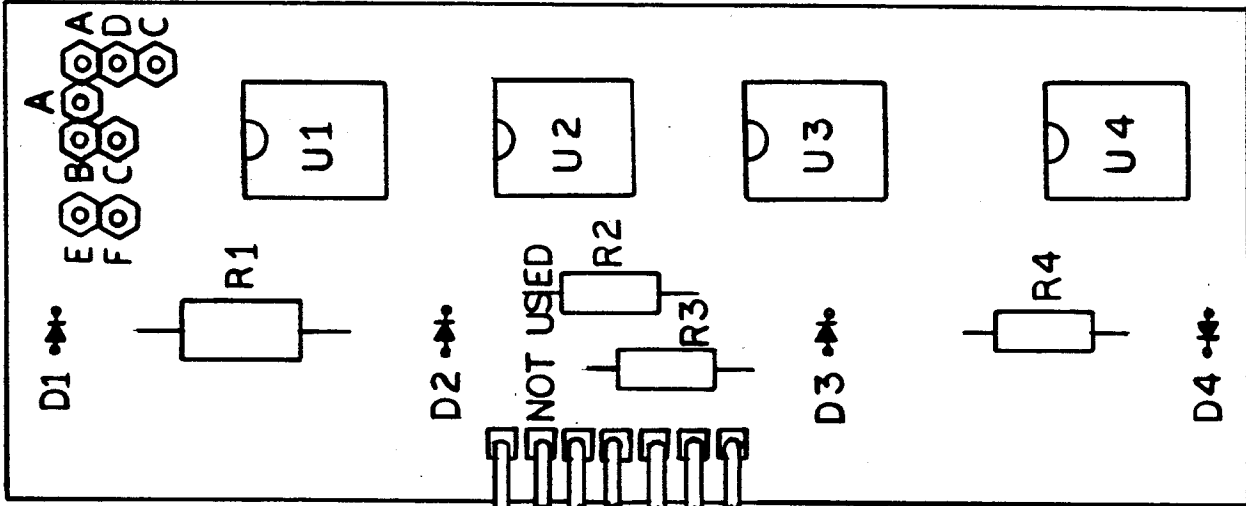

REVISIONS

NOTES:  
 I.L.E.D.S ARE MOUNTED ON BACK OF BOARD.

Benchmark Media Systems

L.E.D. BOARD FOR PS-202 WITH ALARM	
SCALE	CHECKED BY
DATE 10/18/89	<i>A.A. Bumbich</i>
SIZE A	DRAWING NO. 250069

REVISIONS

A SEE DCN NO. 101

8/7/89

A.H.B.

NOTES:

1. L.E.D.S ARE MOUNTED ON BACK OF BOARD.

Benchmark Media Systems

L.E.D. BOARD FOR POWER SUPPLY ALARM

SCALE: CHECKED BY: A.H. Budich DRAWN BY: J. PENFIELD

DATE: 8/3/88

SIZE: A COMP. ASS'Y. DRAWING NO. 250048