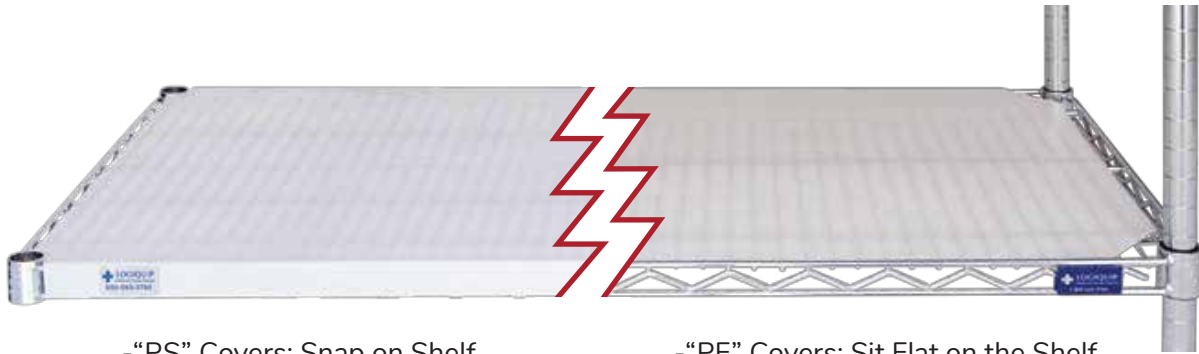

Wire Solutions

Plastic Solid Shelf Covers

-“PS” Covers: Snap on Shelf

-“PF” Covers: Sit Flat on the Shelf

MODEL #	DESCRIPTION
	Snap On Plastic Shelf
AM1824PS	Snap On Plastic Shelf Cover 18” x 24”
AM1836PS	Snap On Plastic Shelf Cover 18” x 36”
AM1848PS	Snap On Plastic Shelf Cover 18” x 48”
AM1860PS	Snap On Plastic Shelf Cover 18” x 60”
AM1872PS	Snap On Plastic Shelf Cover 18” x 72”
AM2424PS	Snap On Plastic Shelf Cover 24” x 24”
AM2436PS	Snap On Plastic Shelf Cover 24” x 36”
AM2448PS	Snap On Plastic Shelf Cover 24” x 48”
AM2460PS	Snap On Plastic Shelf Cover 24” x 60”
AM2472PS	Snap On Plastic Shelf Cover 24” x 72”

MODEL #	DESCRIPTION
	Flat Plastic Shelf
AM1824PF	Flat Plastic Shelf Cover 18” x 24”
AM1830PF	Flat Plastic Shelf Cover 18” x 30”
AM1836PF	Flat Plastic Shelf Cover 18” x 36”
AM1842PF	Flat Plastic Shelf Cover 18” x 42”
AM1848PF	Flat Plastic Shelf Cover 18” x 48”
AM1854PF	Flat Plastic Shelf Cover 18” x 54”
AM1860PF	Flat Plastic Shelf Cover 18” x 60”
AM1872PF	Flat Plastic Shelf Cover 18” x 72”
AM2124PF	Flat Plastic Shelf Cover 21” x 24”
AM2130PF	Flat Plastic Shelf Cover 21” x 30”
AM2136PF	Flat Plastic Shelf Cover 21” x 36”
AM2142PF	Flat Plastic Shelf Cover 21” x 42”
AM2148PF	Flat Plastic Shelf Cover 21” x 48”
AM2160PF	Flat Plastic Shelf Cover 21” x 60”
AM2172PF	Flat Plastic Shelf Cover 21” x 72”
AM2424PF	Flat Plastic Shelf Cover 24” x 24”
AM2430PF	Flat Plastic Shelf Cover 24” x 30”
AM2436PF	Flat Plastic Shelf Cover 24” x 36”
AM2442PF	Flat Plastic Shelf Cover 24” x 42”
AM2448PF	Flat Plastic Shelf Cover 24” x 48”
AM2454PF	Flat Plastic Shelf Cover 24” x 54”
AM2460PF	Flat Plastic Shelf Cover 24” x 60”
AM2472PF	Flat Plastic Shelf Cover 24” x 72”

Plastic Solid Shelf Covers

- White poly material.
- Adhere to standards without heavy cost.
- * Epoxy-coated and stainless steel shelf covers also available.

CF1836PL