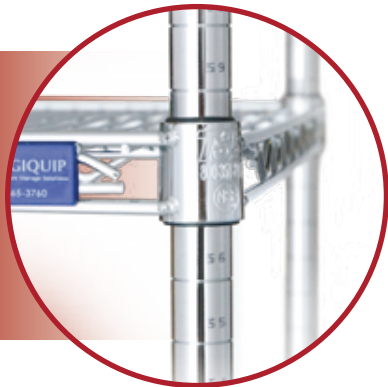

Wire Solutions

Wire Shelves • Posts

1836CH

Weight Capacities

- Up to 48": 800 lbs. per shelf.
- Over 48": 600 lbs. per shelf.

Shelves

- Shelves are adjustable on 1" increments and come in a wide selection of sizes to suit every application.
- Chrome Finish: Heavy nickel plating with hard chromium finish excellent for dry storage hospital applications.
- Stainless steel. Type 304. Rugged material for freezer, fridge and cart wash applications.

Split Sleeve Adapters:

4 included with each shelf

| SPLIT ADAPTER | MODEL # |
|---------------|---------|
| 4 Per Bag | PBAG |

Posts

Posts are constructed of one-inch round (16 GA) tubing. All posts are numbered and adjustable on one-inch increments. Posts can be ordered without leveling feet for stem caster applications. Special post lengths will require the next longer post size and a cut charge of \$3.00 ea.

- Simple Assembly: Each shelf comes with 4 corner split sleeve adapters which snap into the grooves of the post. The shelf slips over the top surface securing shelf and adapter to post.

Posts

| HT. | WT. | CHROME | STAINLESS STEEL |
|----------|--------|---------|-----------------|
| (inches) | (lbs.) | Model # | Model # |
| 14 | 1 | P14CH | P14SS |
| 27 | 1.5 | P27CH | P27SS |
| 34 | 2 | P34CH | P34SS |
| 54 | 3 | P54CH | P54SS |
| 63 | 3.5 | P63CH | P63SS |
| 74 | 4 | P74CH | P74SS |
| 86 | 5 | P86CH | P86SS |

Post Level and Post Cap

- One included with every post.
- Metal foot plug insert for round post Model #PLUG-01.
- Adjustable foot bolt for round post Model #909-AP.
- Black plastic post cap Model #BPC.