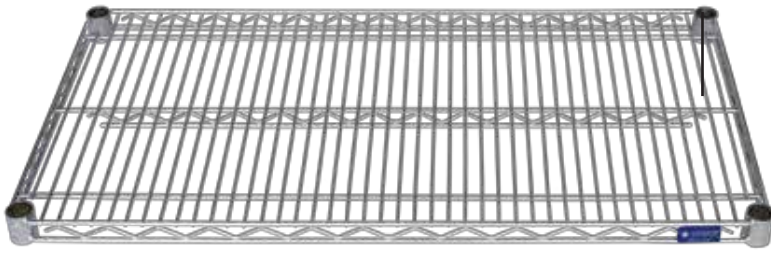

Wire Solutions

Wire Shelves • Posts

1836CH

Weight Capacities

- Up to 48": 800 lbs. per shelf.
- Over 48": 600 lbs. per shelf.

Shelves

- Shelves are adjustable on 1" increments and come in a wide selection of sizes to suit every application.
- Chrome Finish: Heavy nickel plating with hard chromium finish excellent for dry storage hospital applications.
- Stainless steel. Type 304. Rugged material for freezer, fridge and cart wash applications.

Split Sleeve Adapters:

4 included with each shelf

| SPLIT ADAPTER | MODEL # |
|---------------|---------|
| 4 Per Bag | PBAG |

Posts

Posts are constructed of one-inch round (16 GA) tubing. All posts are numbered and adjustable on one-inch increments. Posts can be ordered without leveling feet for stem caster applications. Special post lengths will require the next longer post size and a cut charge of \$3.00 ea.

- Simple Assembly: Each shelf comes with 4 corner split sleeve adapters which snap into the grooves of the post. The shelf slips over the top surface securing shelf and adapter to post.

Posts

| HT. | WT. | CHROME | STAINLESS STEEL |
|----------|--------|---------|-----------------|
| (inches) | (lbs.) | Model # | Model # |
| 14 | 1 | P14CH | P14SS |
| 27 | 1.5 | P27CH | P27SS |
| 34 | 2 | P34CH | P34SS |
| 54 | 3 | P54CH | P54SS |
| 63 | 3.5 | P63CH | P63SS |
| 74 | 4 | P74CH | P74SS |
| 86 | 5 | P86CH | P86SS |

Post Level and Post Cap

- One included with every post.
- Metal foot plug insert for round post Model #PLUG-01.
- Adjustable foot bolt for round post Model #909-AP.
- Black plastic post cap Model #BPC.