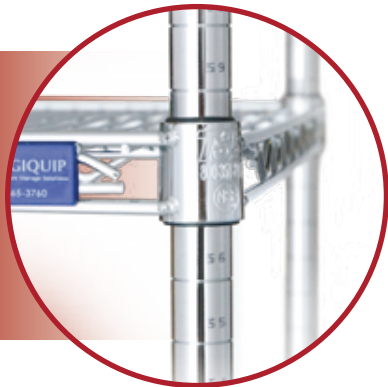

### Shelves

- Shelves are adjustable on 1" increments and come in a wide selection of sizes to suit every application.
- Chrome Finish: Heavy nickel plating with hard chromium finish excellent for dry storage hospital applications.
- Stainless steel. Type 304. Rugged material for freezer, fridge and cart wash applications.

### Split Sleeve Adapters:

4 included with each shelf

SPLIT ADAPTER	MODEL #
4 Per Bag	PBAG

### Posts

Posts are constructed of one-inch round (16 GA) tubing. All posts are numbered and adjustable on one-inch increments. Posts can be ordered without leveling feet for stem caster applications. Special post lengths will require the next longer post size and a cut charge of \$3.00 ea.

- Simple Assembly: Each shelf comes with 4 corner split sleeve adapters which snap into the grooves of the post. The shelf slips over the top surface securing shelf and adapter to post.