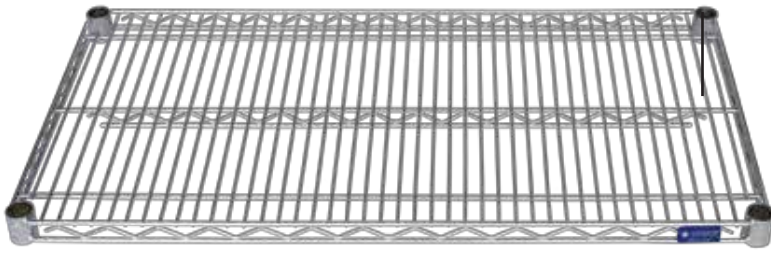

## Wire Shelves • Posts

1836CH

### Shelves

- Shelves are adjustable on 1" increments and come in a wide selection of sizes to suit every application.
- Chrome Finish: Heavy nickel plating with hard chromium finish excellent for dry storage hospital applications.
- Stainless steel. Type 304. Rugged material for freezer, fridge and cart wash applications.

### Split Sleeve Adapters:

4 included with each shelf

SPLIT ADAPTER	MODEL #
4 Per Bag	PBAG

- Simple Assembly: Each shelf comes with 4 corner split sleeve adapters which snap into the grooves of the post. The shelf slips over the top surface securing shelf and adapter to post.