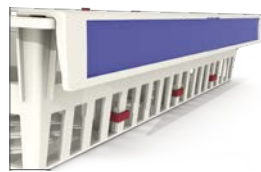

# ACCESSORIES, DIVIDERS, LABEL HOLDERS

**System accessories** - Unique dividable trays and baskets, enabling quick implementation of stock management systems based on barcodes RFID or Kanban process

## LABEL HANDLE

LBL-HDL-E / U-B

Color-coded handle for trays and baskets  
Over 20 colors to choose from

## PLASTIC LABEL HOLDER

LBLHLD-VER

Can be fixed on top of the dividers or at front edge of baskets