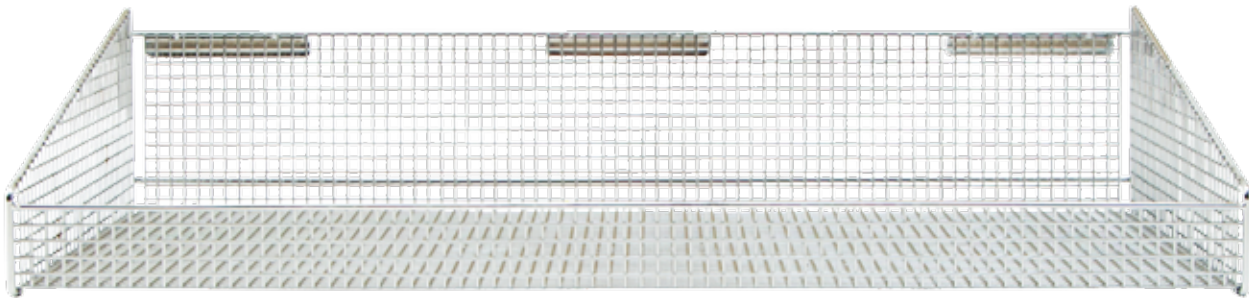

Baskets

MODEL #	DESCRIPTION	DIMENSIONS (W x D inches)
PFW1218FM	Fine mesh, 2.5" front lip, 6.25"H back, chrome	18 x 12
PFW1236FM	Fine mesh, 2.5" front lip, 6.25"H back, chrome	36 x 12
PFW1248FM	Fine mesh, 2.5" front lip, 6.25"H back, chrome	48 x 12
PFW1818FM	Fine mesh, 2.5" front lip, 6.25"H back, chrome	18 x 18
PFW1836FM	Fine mesh, 2.5" front lip, 6.25"H back, chrome	36 x 18
PFW1848FM	Fine mesh, 2.5" front lip, 6.25"H back, chrome	48 x 18

PFW1836FM
36" Fine Mesh

Basket Dividers

DVW84PF
Pressure Fit Divider

MODEL #	DESCRIPTION	DIMENSIONS (W x H inches)
DVW10PF	Pressure fit, chrome	10 x 4
DVW126-2	Pressure fit	12 x 6
DVW186-2	Pressure fit	18 x 6
DVW246-2	Pressure fit	24 x 6
DVW44PF	Pressure fit, chrome	4 x 4
DVW64PF	Pressure fit, chrome	6 x 4
DVW66PF	Pressure fit, chrome	6 x 6
DVW84PF	Pressure fit, chrome	8 x 4