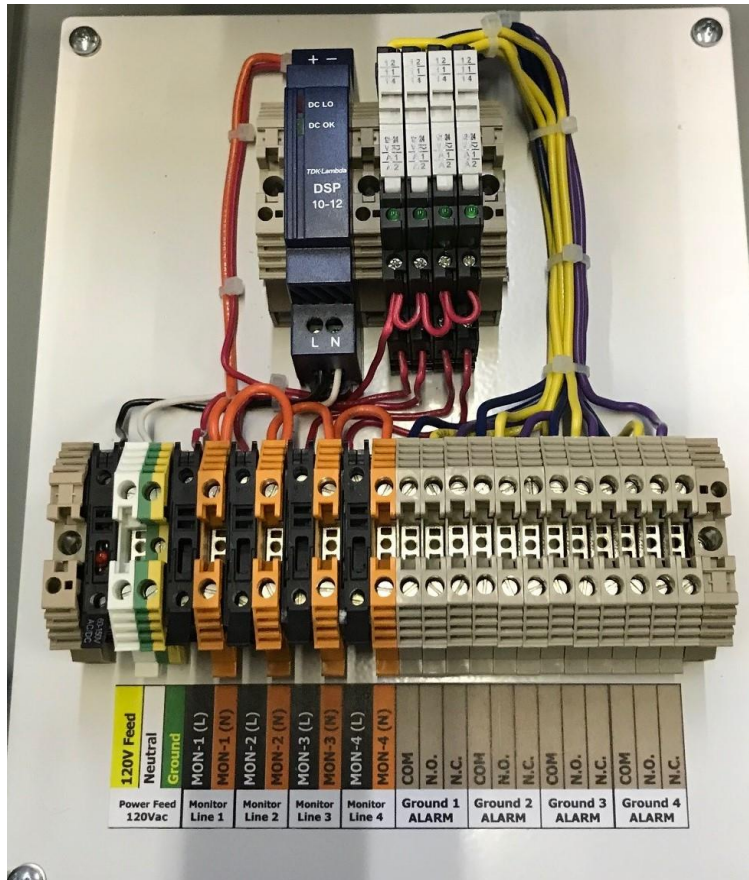

Ground Watch

Theft of site or tower grounding has been going on for many years. Ground Watch gives you the ability to catch thieves in the act and provides an effective deterrent to future thefts with alarming to time stamp and notify of this activity immediately with NC or NO contacts.

Specifications:

ESA and CSA Approved

Canada and US Patented

Supply Voltage: 120 VAC or -48VDC

Weight: 4.0 lb.