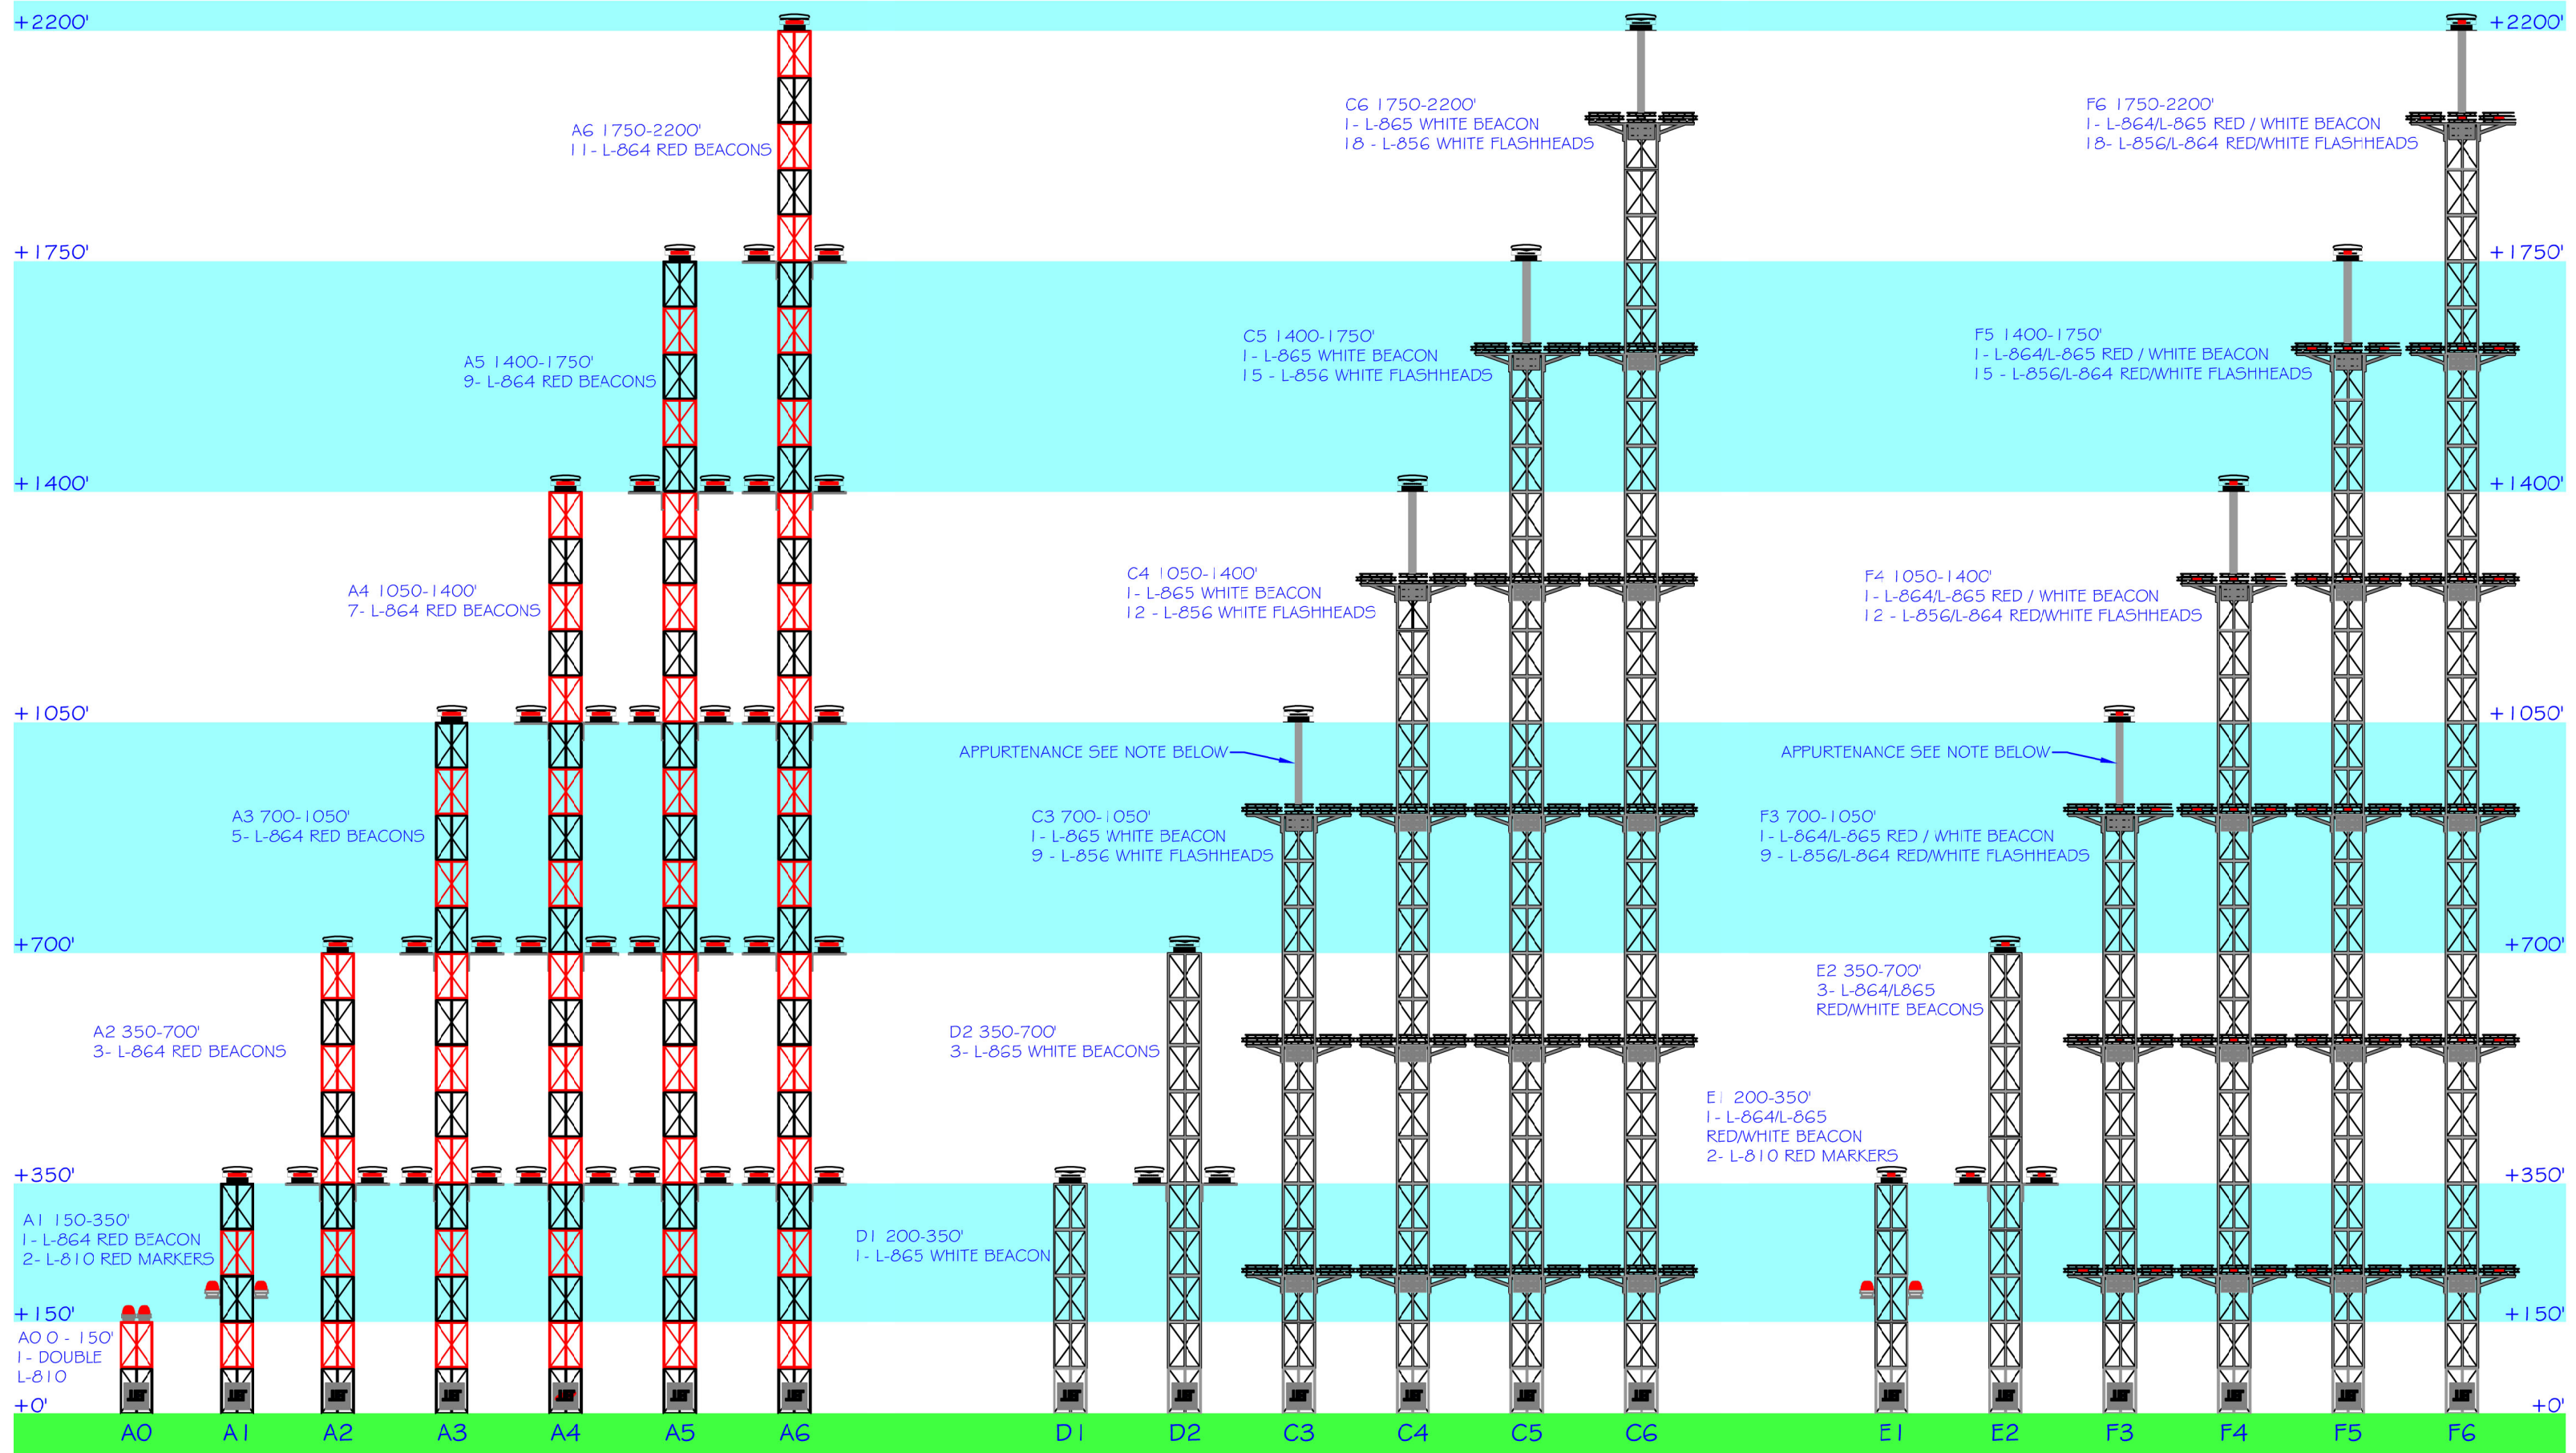

PAINT AND RED LIGHTING - AC 70/7460-1L
 TOWERS MARKED WITH PAINT FOR DAY AND RED LIGHTS AT NIGHT.

-  = L-864 RED MEDIUM INTENSITY BEACON
-  = L-810 RED MARKER LIGHT

WHITE LIGHTING - AC 70/7460-1L
 TOWERS MARKED WITH WHITE LIGHTS DAY AND NIGHT

-  = L-865 WHITE MEDIUM INTENSITY BEACON
-  = L-856 WHITE HIGH INTENSITY FLASHHEAD

RED / WHITE LIGHTING - AC 70/7460-1L
 TOWERS MARKED WITH WHITE LIGHTS FOR DAY AND RED LIGHTS AT NIGHT

-  = L-864 / L-865 RED / WHITE MEDIUM INTENSITY BEACON
-  = L-856 / L-864 RED / WHITE HIGH INTENSITY FLASHHEAD
-  = L-810 RED MARKER LIGHT

B TOWERS HAVE NO APPURTENANCES GREATER THAN 40'.
 FOLLOW C TOWER LAYOUT OMITTING TOP AOL BEACON.

G TOWERS HAVE NO APPURTENANCES GREATER THAN 40'.
 FOLLOW F TOWER LAYOUT OMITTING TOP AOL BEACON.