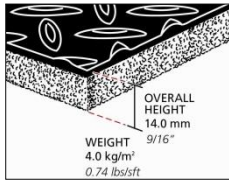

CALL FREE ON 0800 05 999 07 or EMAIL sales@mattingltd.com

Technical data sheet Tuff Spun Deck matting

Size and weight Tuff Spun Deck	Length 0+.03	Height +/- 0.5	Widths in cm	Weight	
	Metres	Millimetres	+/- 1	Kg/m²	
	18 Also available in Modules 60cmx91cm 150cmx91cm 300cmx91cm		14	91cm	4.0

General

APPEARANCES	Single layer of foam thermally fused to top wear layer
COLOURS	Black
DURABILITY	Two part thermally fused extruded vinyl foam
INSTALLATION	Loose laid
WORKABILITY	Available in rolls for easy installation. Flexible Construction, is easy to cut and shape on site
USES	Anti-Fatigue mat for indoor use, dry area.

Technical Data

ACOUSTIC	Excellent sound absorption properties
COMPOSITION	Vinyl foam with vinyl wear layer
FIRE	ASTM D2859, DOC-FF-1-70
REVERSION	Thermoplastic shrinkage can result in size reductions of up to 2%. Accelerated in hot environments
THERMAL	Functional -23°C + 60°C (slight size variation may occur at temperature extremes).
UV Light	Resistant to PVC degradation.
WARRANTY	1 years manufactures warranty – Please ask for further details and terms.