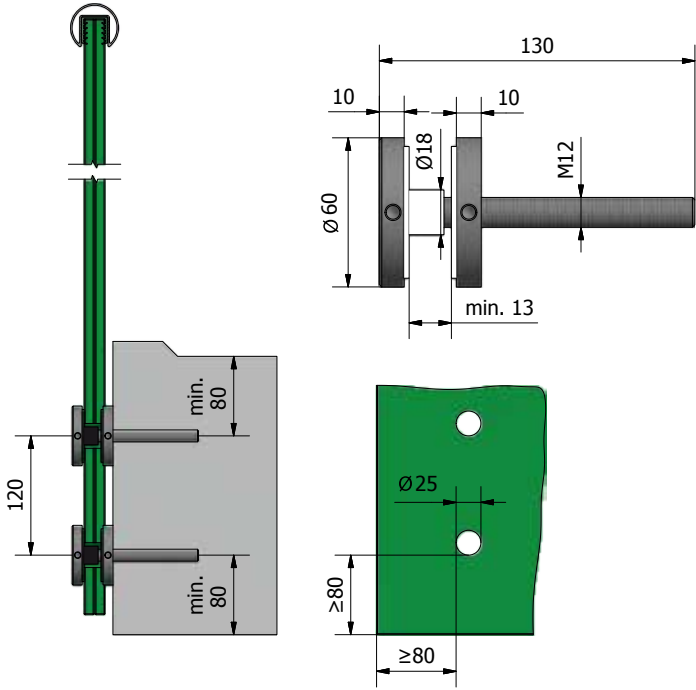

For simple constructions
in individual applications

Available with
different diameters

Adjustable versions
available

TL-20 | SIDE MOUNT

Point fixing Ø 60 mm, 0.74 kN

- | Finish inside: V2A
- | Finish outside: V4A
- | Sales unit: 2 pieces

- | Suitable for Onlevel TL-20 systems
- | Sales unit: 1 piece

Model 0201	Zinc-plated steel
Diameter	Art. no.
60	93.0201.060.00

TL-20 | SIDE MOUNT

TL-2030/2230

TL-2050

TL-2850

TL-20 | SIDE MOUNT

TL-2060

TL-2080

TL-20 | SIDE MOUNT

Point fixings

- | Distance to the wall 15 mm
- | Finish outside: V4A
- | Height: 181 mm
- | Distance between drill holes: 120 mm
- | Sales unit: 2 pieces

Model 2160	AISI 304 (inside)	AISI 316 (outside)
Diameter	Art. no.	Art. no.
60	10.2160.100.21	10.2160.100.31

Model 3511	zinc-plated steel (inside)	AISI 316 (exterior)
	Art. no.	Art. no.
	91.3511.515.30	91.3511.515.81

TL-2160

ONLEVEL

8, Alexandria Court
Ashton Commerce Park
Ashton-under-Lyne
Lancashire OL7 0QN
United Kingdom