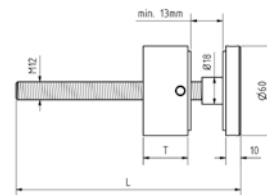

TL-20 POINT FIXINGS

SIDE MOUNT

- | Modern design
- | Available in V2A (inside) and stainless steel V4A (outside)

TL-20 | POINT FIXINGS

Side Mount

One Point Goes To...

ONLEVEL point fixing systems make the difference. ONLEVEL always attaches great importance to simple mounting and an unobtrusive design. With our point fixings, realising constructive special solutions becomes very easy. Here as well, practical relevance is our maxim. Tested in innumerable projects. For this purpose, our products are tested for different requirements by independent institutions.

For simple constructions
in individual applications

Available with
different diameters

Adjustable versions
available

TL-20 | SIDE MOUNT

Point fixing Ø 60 mm, 0.74 kN

- | Finish inside: V2A
- | Finish outside: V4A
- | Sales unit: 2 pieces

- | Suitable for Onlevel TL-20 systems
- | Sales unit: 1 piece

Model 0201	Zinc-plated steel
Diameter	Art. no.
60	93.0201.060.00

TL-20 | SIDE MOUNT

TL-2030/2230

TL-2050

TL-2850

TL-20 | SIDE MOUNT

TL-2060

TL-2080

TL-20 | SIDE MOUNT

Point fixings

- | Distance to the wall 15 mm
- | Finish outside: V4A
- | Height: 181 mm
- | Distance between drill holes: 120 mm
- | Sales unit: 2 pieces

Model 2160	AISI 304 (inside)	AISI 316 (outside)
Diameter	Art. no.	Art. no.
60	10.2160.100.21	10.2160.100.31