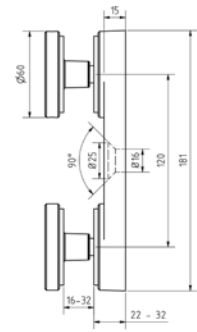

For simple constructions
in individual applications

Available with
different diameters

Adjustable versions
available

TL-20 | SIDE MOUNT

Point fixing Ø 60 mm, 0.74 kN

- | Finish inside: V2A
- | Finish outside: V4A
- | Sales unit: 2 pieces

- | Suitable for Onlevel TL-20 systems
- | Sales unit: 1 piece

Model 0201	Zinc-plated steel
Diameter	Art. no.
60	93.0201.060.00

TL-20 | SIDE MOUNT

TL-2030/2230

TL-2050

TL-2850

TL-20 | SIDE MOUNT

TL-2060

TL-2080

TL-20 | SIDE MOUNT

Point fixings

- | Distance to the wall 15 mm
- | Finish outside: V4A
- | Height: 181 mm
- | Distance between drill holes: 120 mm
- | Sales unit: 2 pieces

Model 2160	AISI 304 (inside)	AISI 316 (outside)
Diameter	Art. no.	Art. no.
60	10.2160.100.21	10.2160.100.31

Model 3511	zinc-plated steel (inside)	AISI 316 (exterior)
	Art. no.	Art. no.
	91.3511.515.30	91.3511.515.81

TL-2160

ONLEVEL

8, Alexandria Court
Ashton Commerce Park
Ashton-under-Lyne
Lancashire OL7 0QN
United Kingdom