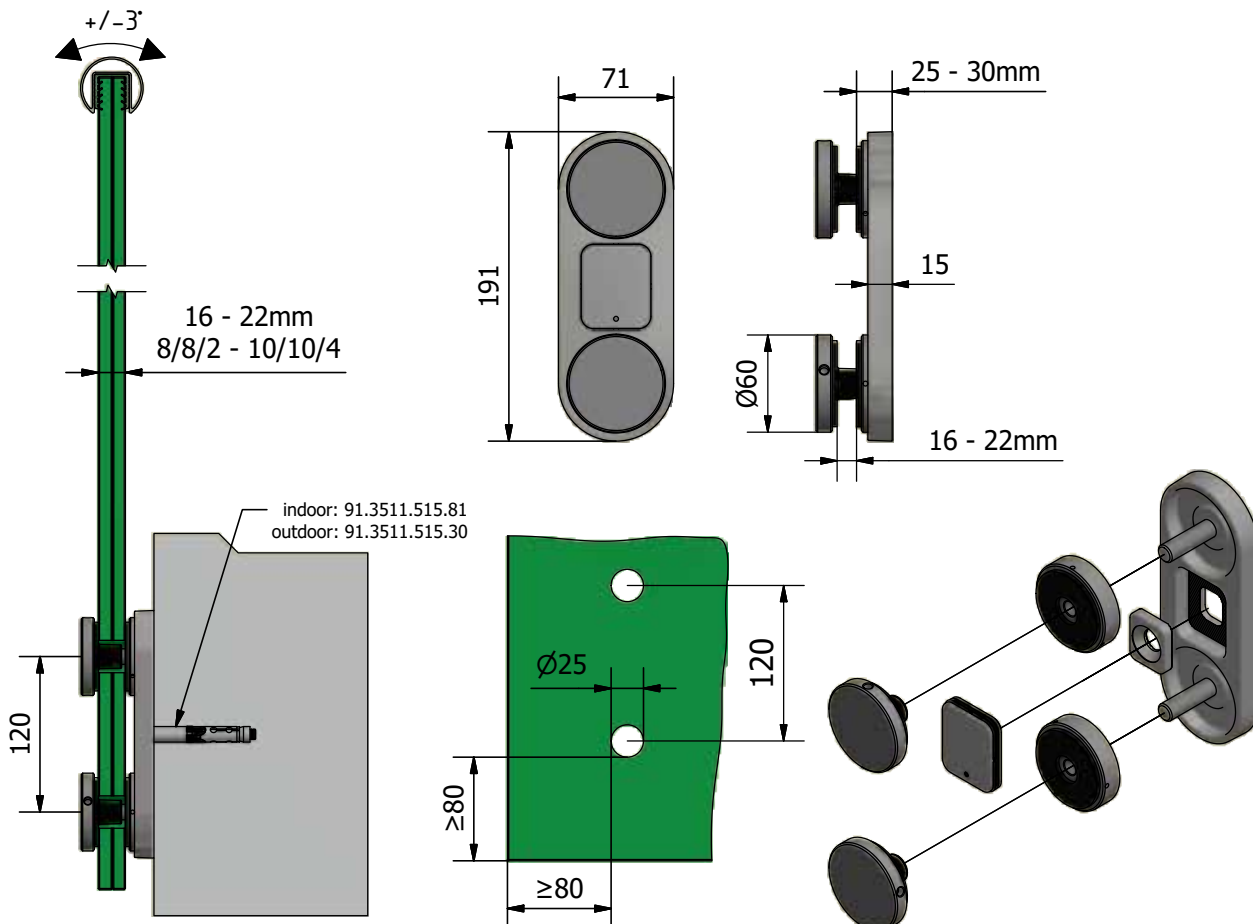

For simple constructions
in individual applications

Available with
different diameters

Adjustable versions
available

TL-20 | SIDE MOUNT

Point fixing Ø 60 mm, 0.74 kN

- | Finish inside: V2A
- | Finish outside: V4A
- | Sales unit: 2 pieces

- | Suitable for Onlevel TL-20 systems
- | Sales unit: 1 piece

Model 0201	Zinc-plated steel
Diameter	Art. no.
60	93.0201.060.00

TL-20 | SIDE MOUNT

TL-2030/2230

TL-2050

TL-2850

TL-20 | SIDE MOUNT

TL-2060

TL-2080

TL-20 | SIDE MOUNT

Point fixings

- | Distance to the wall 15 mm
- | Finish outside: V4A
- | Height: 181 mm
- | Distance between drill holes: 120 mm
- | Sales unit: 2 pieces

Model 2160	AISI 304 (inside)	AISI 316 (outside)
Diameter	Art. no.	Art. no.
60	10.2160.100.21	10.2160.100.31

Model 3511	zinc-plated steel (inside)	AISI 316 (exterior)
	Art. no.	Art. no.
	91.3511.515.30	91.3511.515.81

TL-2160

ONLEVEL

8, Alexandria Court
Ashton Commerce Park
Ashton-under-Lyne
Lancashire OL7 0QN
United Kingdom