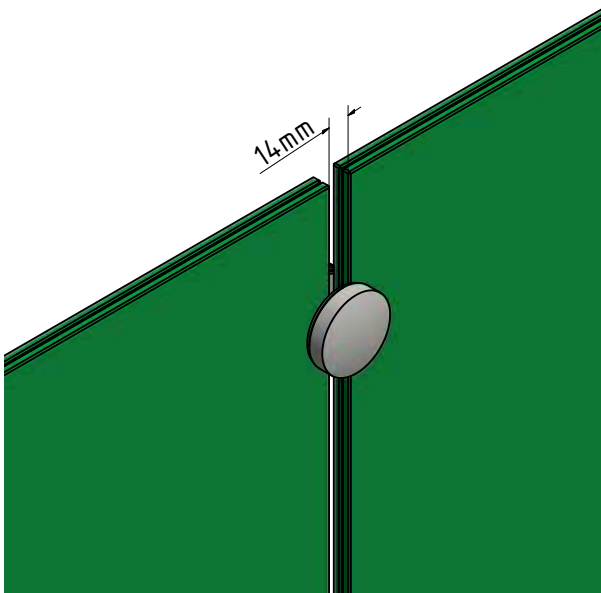

TL-20 POINT FIXINGS

SIDE MOUNT

- | Modern design
- | Available in V2A (inside) and stainless steel V4A (outside)

TL-20 | POINT FIXINGS

Side Mount

One Point Goes To...

ONLEVEL point fixing systems make the difference. ONLEVEL always attaches great importance to simple mounting and an unobtrusive design. With our point fixings, realising constructive special solutions becomes very easy. Here as well, practical relevance is our maxim. Tested in innumerable projects. For this purpose, our products are tested for different requirements by independent institutions.

For simple constructions
in individual applications

Available with
different diameters

Adjustable versions
available

TL-20 | SIDE MOUNT

Point fixing Ø 60 mm, 0.74 kN

- | Finish inside: V2A
- | Finish outside: V4A
- | Sales unit: 2 pieces

- | Suitable for Onlevel TL-20 systems
- | Sales unit: 1 piece

Model 0201	Zinc-plated steel
Diameter	Art. no.
60	93.0201.060.00

TL-20 | SIDE MOUNT

TL-2030/2230

TL-2050

TL-2850

TL-20 | SIDE MOUNT

TL-2060

TL-2080

TL-20 | SIDE MOUNT

Point fixings

- | Distance to the wall 15 mm
- | Finish outside: V4A
- | Height: 181 mm
- | Distance between drill holes: 120 mm
- | Sales unit: 2 pieces

Model 2160	AISI 304 (inside)	AISI 316 (outside)
Diameter	Art. no.	Art. no.
60	10.2160.100.21	10.2160.100.31