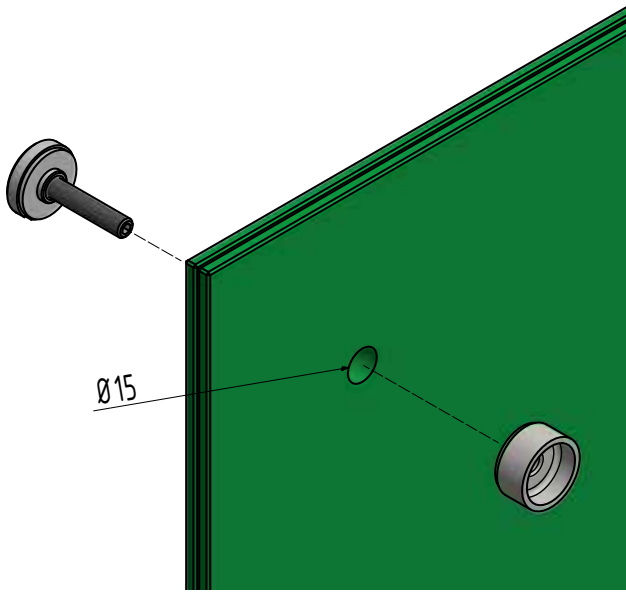

TL-20 POINT FIXINGS

SIDE MOUNT

- | Modern design
- | Available in V2A (inside) and stainless steel V4A (outside)

TL-20 | POINT FIXINGS

Side Mount

One Point Goes To...

ONLEVEL point fixing systems make the difference. ONLEVEL always attaches great importance to simple mounting and an unobtrusive design. With our point fixings, realising constructive special solutions becomes very easy. Here as well, practical relevance is our maxim. Tested in innumerable projects. For this purpose, our products are tested for different requirements by independent institutions.

For simple constructions
in individual applications

Available with
different diameters

Adjustable versions
available

TL-20 | SIDE MOUNT

Point fixing Ø 60 mm, 0.74 kN

- | Finish inside: V2A
- | Finish outside: V4A
- | Sales unit: 2 pieces

- | Suitable for Onlevel TL-20 systems
- | Sales unit: 1 piece

Model 0201	Zinc-plated steel
Diameter	Art. no.
60	93.0201.060.00

TL-20 | SIDE MOUNT

TL-2030/2230

TL-2050

TL-2850

TL-20 | SIDE MOUNT

TL-2060

TL-2080

TL-20 | SIDE MOUNT

Point fixings

- | Distance to the wall 15 mm
- | Finish outside: V4A
- | Height: 181 mm
- | Distance between drill holes: 120 mm
- | Sales unit: 2 pieces

Model 2160	AISI 304 (inside)	AISI 316 (outside)
Diameter	Art. no.	Art. no.
60	10.2160.100.21	10.2160.100.31