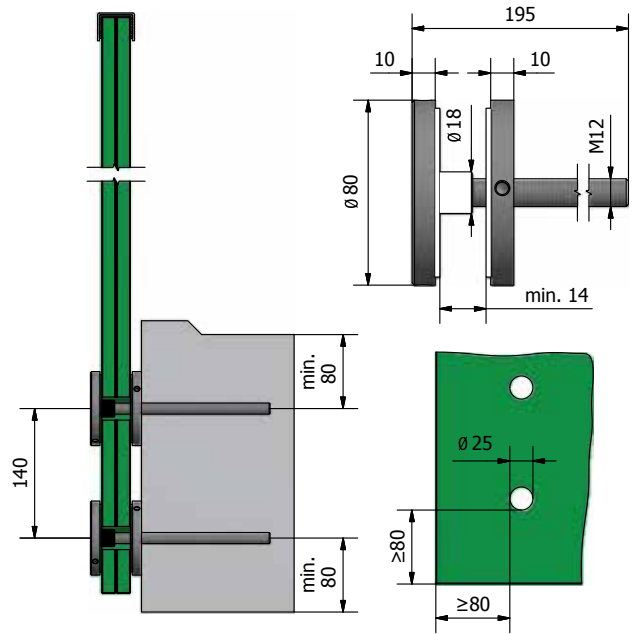

For simple constructions
in individual applications

Available with
different diameters

Adjustable versions
available

TL-20 | SIDE MOUNT

Point fixing Ø 60 mm, 0.74 kN

- | Finish inside: V2A
- | Finish outside: V4A
- | Sales unit: 2 pieces

- | Suitable for Onlevel TL-20 systems
- | Sales unit: 1 piece

Model 0201	Zinc-plated steel
Diameter	Art. no.
60	93.0201.060.00

TL-20 | SIDE MOUNT

TL-2030/2230

TL-2050

TL-2850

TL-20 | SIDE MOUNT

TL-2060

TL-2080

TL-20 | SIDE MOUNT

Point fixings

- | Distance to the wall 15 mm
- | Finish outside: V4A
- | Height: 181 mm
- | Distance between drill holes: 120 mm
- | Sales unit: 2 pieces

Model 2160	AISI 304 (inside)	AISI 316 (outside)
Diameter	Art. no.	Art. no.
60	10.2160.100.21	10.2160.100.31

Model 3511	zinc-plated steel (inside)	AISI 316 (exterior)
	Art. no.	Art. no.
	91.3511.515.30	91.3511.515.81

TL-2160

ONLEVEL

8, Alexandria Court
Ashton Commerce Park
Ashton-under-Lyne
Lancashire OL7 0QN
United Kingdom