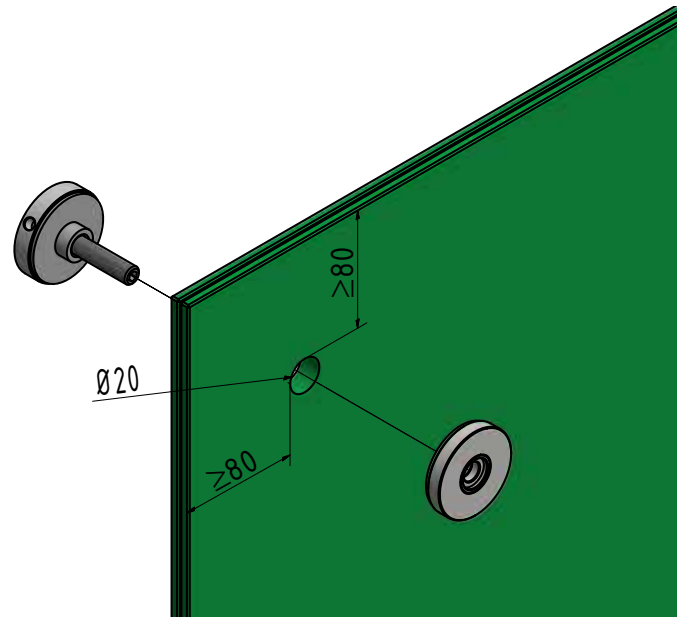

For simple constructions
in individual applications

Available with
different diameters

Adjustable versions
available

TL-20 | SIDE MOUNT

Point fixing Ø 60 mm, 0.74 kN

- | Finish inside: V2A
- | Finish outside: V4A
- | Sales unit: 2 pieces

- | Suitable for Onlevel TL-20 systems
- | Sales unit: 1 piece

Model 0201	Zinc-plated steel
Diameter	Art. no.
60	93.0201.060.00

TL-20 | SIDE MOUNT

TL-2030/2230

TL-2050

TL-2850

TL-20 | SIDE MOUNT

TL-2060

TL-2080

TL-20 | SIDE MOUNT

Point fixings

- | Distance to the wall 15 mm
- | Finish outside: V4A
- | Height: 181 mm
- | Distance between drill holes: 120 mm
- | Sales unit: 2 pieces

Model 2160	AISI 304 (inside)	AISI 316 (outside)
Diameter	Art. no.	Art. no.
60	10.2160.100.21	10.2160.100.31