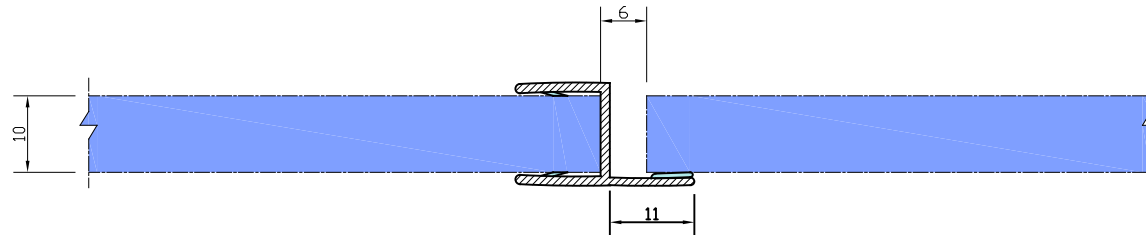

**APPLICATION
EXAMPLE**

**END VIEW
ON SEAL**

SEAL SUITABLE FOR GLASS TO GLASS CLOSURE DETAILS

SOLD SEAL RESTRICTS OPENING TO ONE DIRECTION ONLY

SEALS PROVIDED IN SINGLE UNITS

(6MM GLASS TO GLASS REDUCTION REQUIRED BETWEEN GLASS PANES)

NOTES/SPECIFICATION:

GLAZING SEALS SUPPLIED IN TRANSLUCENT PVC PROFILES.
GLAZING SEAL SUITABLE FOR 10MM GLASS PANES
PLEASE NOTE THE REQUIRED GLASS REDUCTION ALONG THE ASSOCIATED SEAL DETAIL

PRODUCT REF:	SH/GGA/S10/10
DESCRIPTION:	DIMENSIONED ELEVATIONS AND PRODUCT DETAILS
DRAWING REF:	SH/GGA/S10/10 - 001A