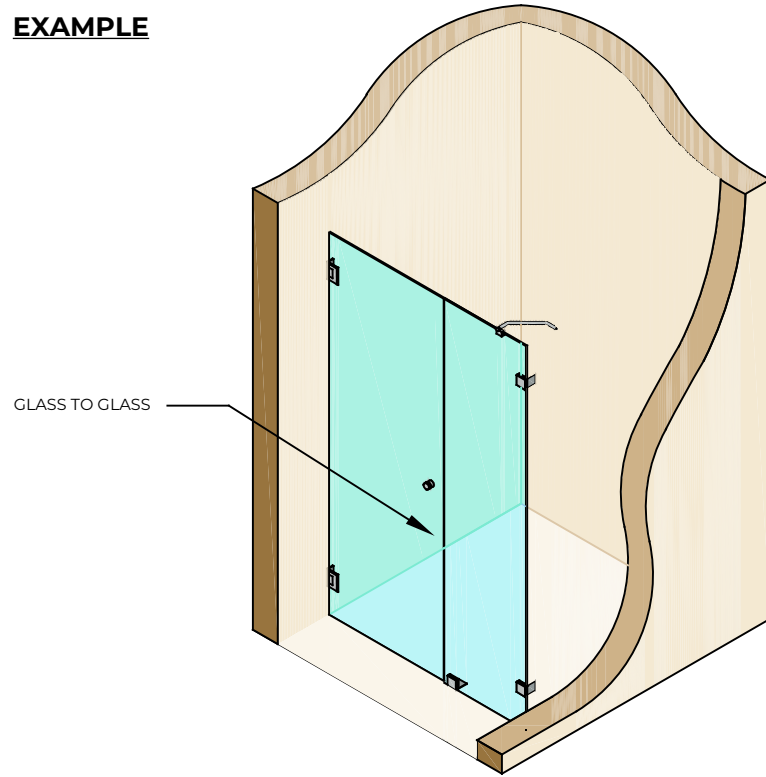

**APPLICATION
EXAMPLE**

**END VIEW
ON SEAL**

SEAL SUITABLE FOR GLASS TO GLASS CLOSURE DETAILS

SOLD SEAL RESTRICTS OPENING TO ONE DIRECTION ONLY

SEALS PROVIDED IN SINGLE UNITS

(6MM GLASS TO GLASS REDUCTION REQUIRED BETWEEN GLASS PANES)

NOTES/SPECIFICATION:

GLAZING SEALS SUPPLIED IN TRANSLUCENT PVC PROFILES.
GLAZING SEAL SUITABLE FOR 10MM GLASS PANES
PLEASE NOTE THE REQUIRED GLASS REDUCTION ALONG THE ASSOCIATED SEAL DETAIL

PRODUCT REF:	SH/GGA/S10/10
DESCRIPTION:	DIMENSIONED ELEVATIONS AND PRODUCT DETAILS
DRAWING REF:	SH/GGA/S10/10 - 001A