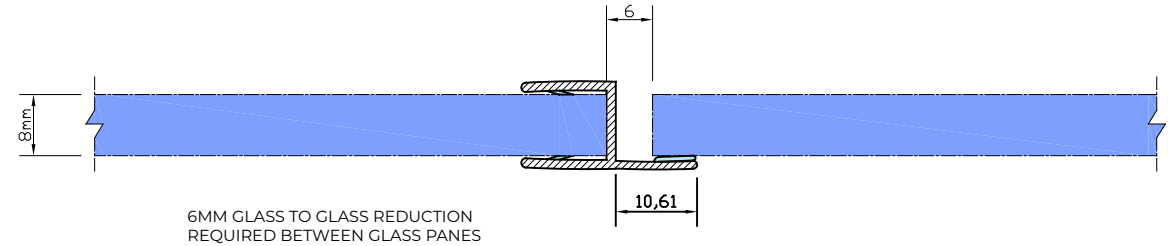

**APPLICATION
EXAMPLE**

**END VIEW
ON SEAL**

SEAL SUITABLE FOR GLASS TO
GLASS CLOSURE DETAILS

RIGID SEAL RESTRICTS OPENING
TO ONE DIRECTION ONLY

SEALS PROVIDED IN SINGLE UNITS

6MM GLASS TO GLASS REDUCTION
REQUIRED BETWEEN GLASS PANES

NOTES/SPECIFICATION:

GLAZING SEALS SUPPLIED IN TRANSLUCENT PVC PROFILES.

GLAZING SEAL SUITABLE FOR 8MM GLASS PANES

PLEASE NOTE THE REQUIRED GLASS REDUCTION ALONG THE
ASSOCIATED SEAL DETAIL

PRODUCT REF:	SH/GGA/S10
DESCRIPTION:	DIMENSIONED ELEVATIONS AND PRODUCT DETAILS
DRAWING REF:	SH/GGA/S10 - 001C