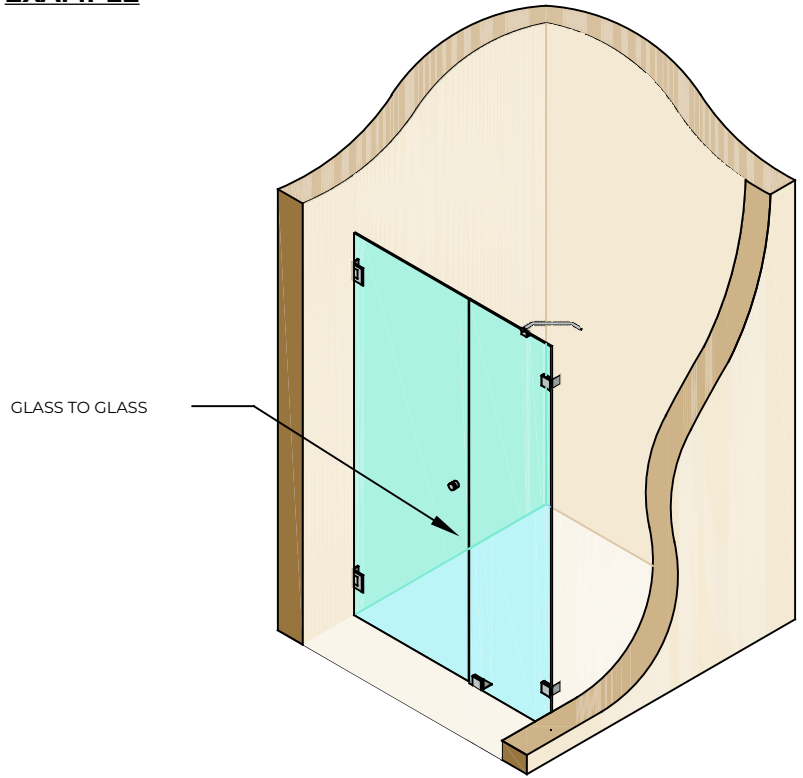

**APPLICATION
EXAMPLE**

**END VIEW
ON SEAL**

SEAL SUITABLE FOR GLASS TO
GLASS CLOSURE DETAILS

RIGID SEAL RESTRICTS OPENING
TO ONE DIRECTION ONLY

SEALS PROVIDED IN SINGLE UNITS

6MM GLASS TO GLASS REDUCTION
REQUIRED BETWEEN GLASS PANES

NOTES/SPECIFICATION:

GLAZING SEALS SUPPLIED IN TRANSLUCENT PVC PROFILES.

GLAZING SEAL SUITABLE FOR 8MM GLASS PANES

PLEASE NOTE THE REQUIRED GLASS REDUCTION ALONG THE
ASSOCIATED SEAL DETAIL

PRODUCT REF:	SH/GGA/S10
DESCRIPTION:	DIMENSIONED ELEVATIONS AND PRODUCT DETAILS
DRAWING REF:	SH/GGA/S10 - 001C