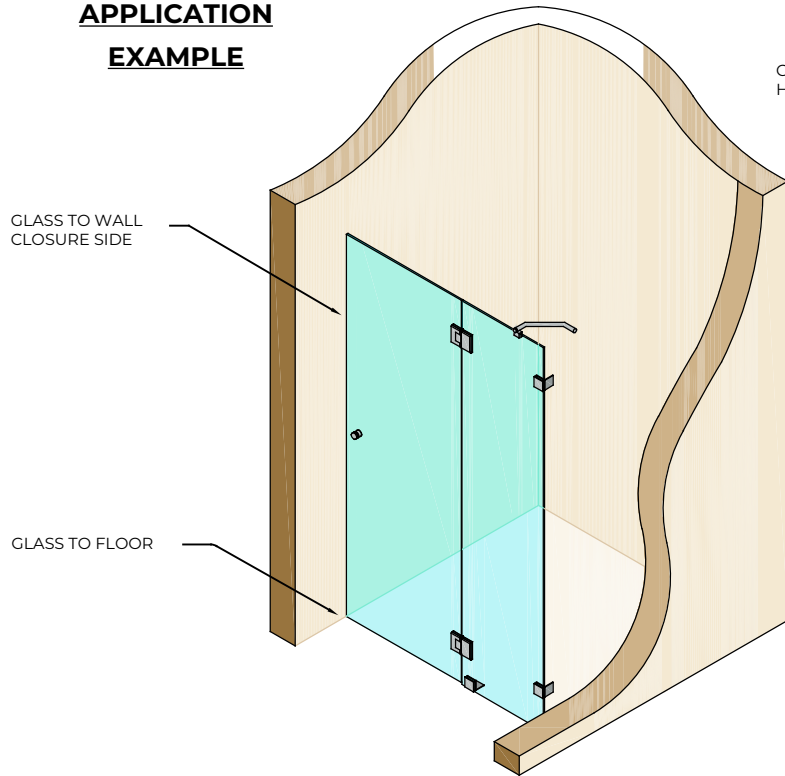

**APPLICATION  
EXAMPLE**

**END VIEW  
ON SEAL**

SEAL SUITABLE FOR GLASS TO FLOOR MOVEMENT DETAILS.

SEAL ALSO SUITABLE FOR GLASS TO WALL MOVEMENT DETAILS IN BOTH DIRECTIONS ON HINGE SIDE AND CLOSURE SIDE.

SEALS PROVIDED IN SINGLE UNITS

(10MM GLASS REDUCTION REQUIRED FROM SURFACE, 12MM FIN LENGTH)

**Express Glass Warehouse**  
51-55 Fowler Road,  
Hainault, Essex  
IG6 3UT

Tel: +44 (0)20 8500 1188  
Fax: +44 (0)20 8500 1010  
Email: info@egw.co.uk  
Website: www.egw.co.uk

Copyright (C) - October 2020, All Rights Reserved

**NOTES/SPECIFICATION:**

GLAZING SEALS SUPPLIED IN TRANSLUCENT PVC PROFILES.

GLAZING SEAL SUITABLE FOR 10MM GLASS PANES

PLEASE NOTE THE REQUIRED GLASS REDUCTION ALONG THE ASSOCIATED SEAL DETAIL