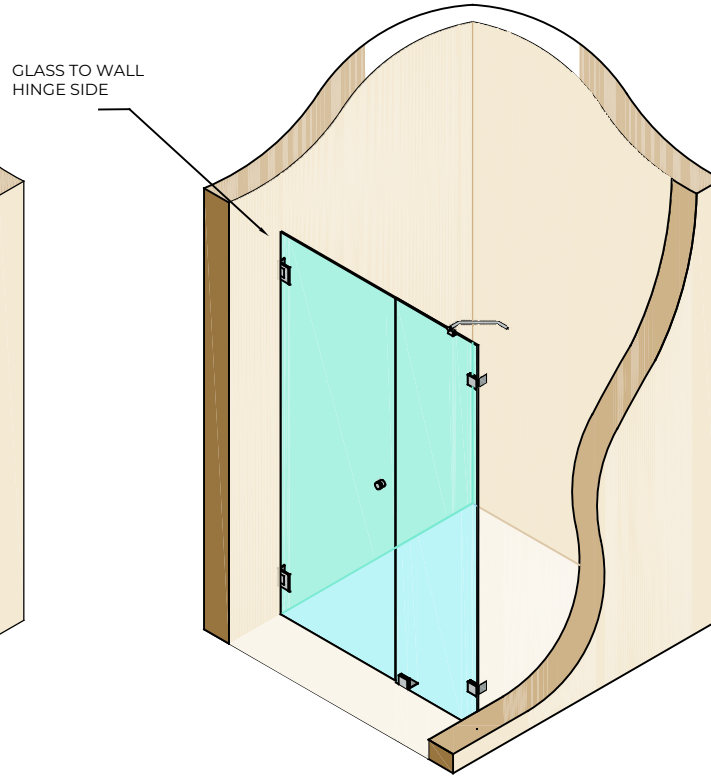

**APPLICATION  
EXAMPLE**

**END VIEW  
ON SEAL**

SEAL SUITABLE FOR GLASS TO FLOOR MOVEMENT DETAILS.

SEAL ALSO SUITABLE FOR GLASS TO WALL MOVEMENT DETAILS IN BOTH DIRECTIONS ON HINGE SIDE AND CLOSURE SIDE.

SEALS PROVIDED IN SINGLE UNITS

(10MM GLASS REDUCTION REQUIRED FROM SURFACE, 12MM FIN LENGTH)

**Express Glass Warehouse**  
51-55 Fowler Road,  
Hainault, Essex  
IG6 3UT

Tel: +44 (0)20 8500 1188  
Fax: +44 (0)20 8500 1010  
Email: info@egw.co.uk  
Website: www.egw.co.uk

Copyright (C) - October 2020, All Rights Reserved

**NOTES/SPECIFICATION:**

GLAZING SEALS SUPPLIED IN TRANSLUCENT PVC PROFILES.

GLAZING SEAL SUITABLE FOR 10MM GLASS PANES

PLEASE NOTE THE REQUIRED GLASS REDUCTION ALONG THE ASSOCIATED SEAL DETAIL