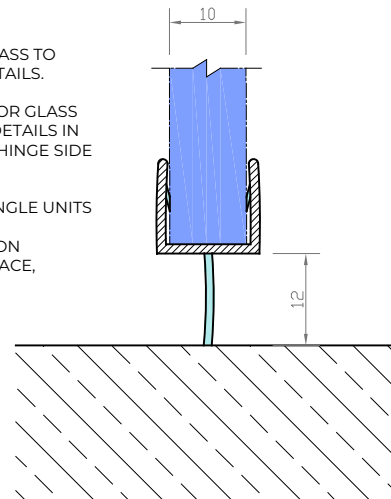

**APPLICATION  
EXAMPLE**

**END VIEW  
ON SEAL**

SEAL SUITABLE FOR GLASS TO FLOOR MOVEMENT DETAILS.

SEAL ALSO SUITABLE FOR GLASS TO WALL MOVEMENT DETAILS IN BOTH DIRECTIONS ON HINGE SIDE AND CLOSURE SIDE.

SEALS PROVIDED IN SINGLE UNITS

(10MM GLASS REDUCTION REQUIRED FROM SURFACE, 12MM FIN LENGTH)

**Express Glass Warehouse**  
51-55 Fowler Road,  
Hainault, Essex  
IG6 3UT

Tel: +44 (0)20 8500 1188  
Fax: +44 (0)20 8500 1010  
Email: info@egw.co.uk  
Website: www.egw.co.uk

Copyright (C) - October 2020, All Rights Reserved

**NOTES/SPECIFICATION:**

GLAZING SEALS SUPPLIED IN TRANSLUCENT PVC PROFILES.

GLAZING SEAL SUITABLE FOR 10MM GLASS PANES

PLEASE NOTE THE REQUIRED GLASS REDUCTION ALONG THE ASSOCIATED SEAL DETAIL

<b>PRODUCT REF:</b>	<b>SH/GGA/S06/10</b>
<b>DESCRIPTION:</b>	DIMENSIONED ELEVATIONS AND PRODUCT DETAILS
<b>DRAWING REF:</b>	<b>SH/GGA/S06/10 - 001A</b>