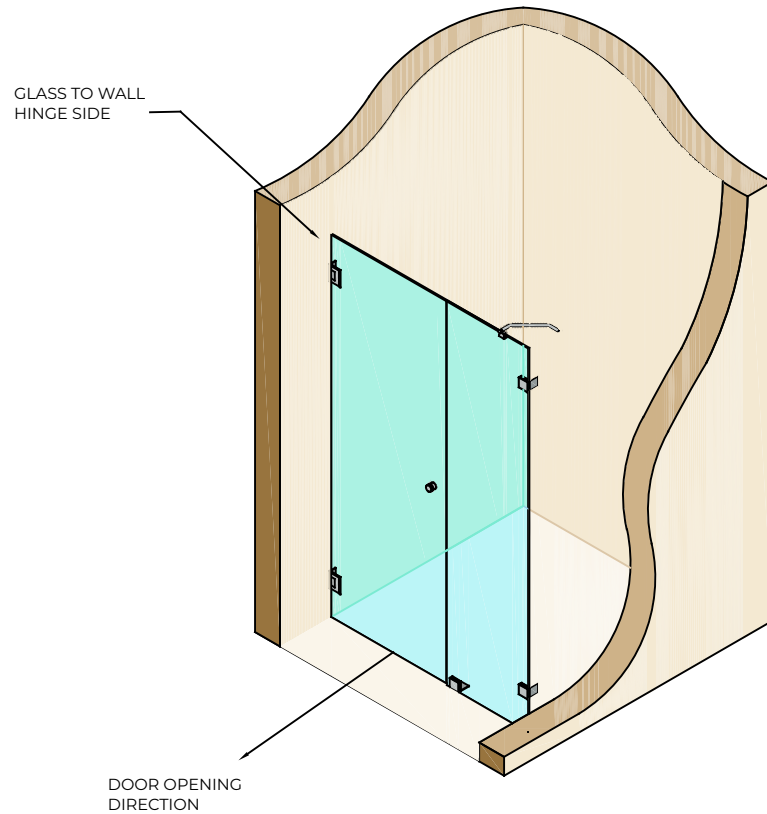

**APPLICATION
EXAMPLE**

**END VIEW
ON SEAL**

SEAL SUITABLE FOR GLASS TO WALL MOVEMENT DETAILS ON HINGE SIDE.

SEALS PROVIDED IN SINGLE UNITS.

(10MM GLASS REDUCTION REQUIRED FROM WALL 12MM FIN LENGTH)

Express Glass Warehouse
51-55 Fowler Road,
Hainault, Essex
IG6 3UT

Tel: +44 (0)20 8500 1188
Fax: +44 (0)20 8500 1010
Email: info@egw.co.uk
Website: www.egw.co.uk

Copyright (C) - October 2020, All Rights Reserved

NOTES/SPECIFICATION:

GLAZING SEALS SUPPLIED IN TRANSLUCENT PVC PROFILES.
GLAZING SEAL SUITABLE FOR 8MM GLASS PANES
PLEASE NOTE THE REQUIRED GLASS REDUCTION ALONG THE ASSOCIATED SEAL DETAIL

PRODUCT REF:	SH/GGA/S05
DESCRIPTION:	DIMENSIONED ELEVATIONS AND PRODUCT DETAILS
DRAWING REF:	SH/GGA/S05 - 001C