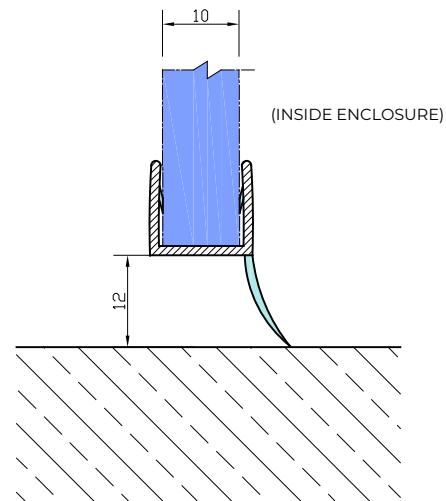

**APPLICATION
EXAMPLE**

**END VIEW
ON SEAL**

SEAL SUITABLE FOR GLASS TO WALL MOVEMENT DETAILS ON HINGE SIDE.

SEALS PROVIDED IN SINGLE UNITS.

(10MM GLASS REDUCTION REQUIRED FROM WALL 12MM FIN LENGTH)

Express Glass Warehouse
51-55 Fowler Road,
Hainault, Essex
IG6 3UT

Tel: +44 (0)20 8500 1188
Fax: +44 (0)20 8500 1010
Email: info@egw.co.uk
Website: www.egw.co.uk

Copyright (C) - October 2020, All Rights Reserved

NOTES/SPECIFICATION:

GLAZING SEALS SUPPLIED IN TRANSLUCENT PVC PROFILES.
GLAZING SEAL SUITABLE FOR 8MM GLASS PANES
PLEASE NOTE THE REQUIRED GLASS REDUCTION ALONG THE ASSOCIATED SEAL DETAIL

PRODUCT REF:	SH/GGA/S05
DESCRIPTION:	DIMENSIONED ELEVATIONS AND PRODUCT DETAILS
DRAWING REF:	SH/GGA/S05 - 001C