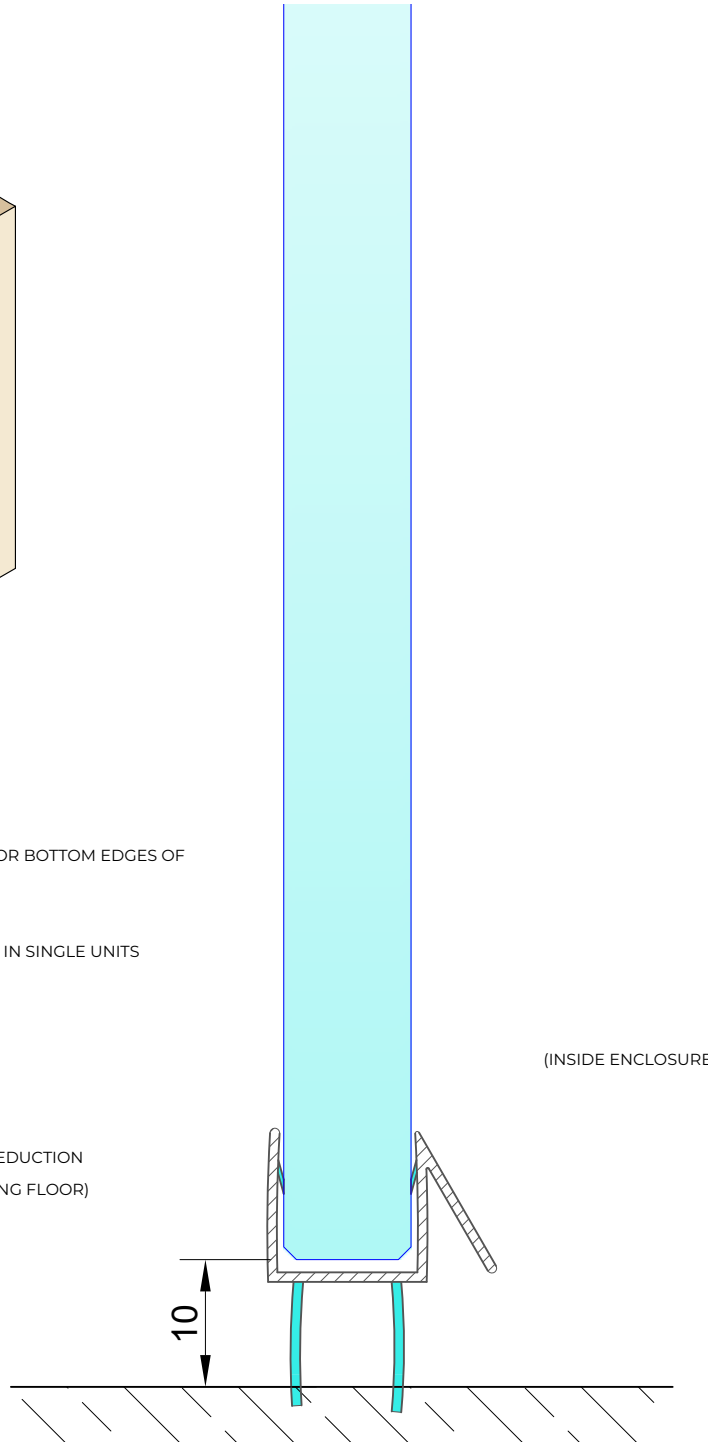

**APPLICATION  
EXAMPLE**

GLASS TO FLOOR

**END VIEW  
ON SEAL**

SEAL SUITABLE FOR BOTTOM EDGES OF  
GLASS DOORS

SEALS PROVIDED IN SINGLE UNITS

(10MM GLASS REDUCTION  
REQUIRED ALONG FLOOR)

(INSIDE ENCLOSURE)

**NOTES/SPECIFICATION:**

GLAZING SEALS SUPPLIED IN TRANSLUCENT PVC PROFILES.  
GLAZING SEAL SUITABLE FOR 10MM GLASS PANES  
PLEASE NOTE THE REQUIRED GLASS REDUCTION ALONG THE  
ASSOCIATED SEAL DETAIL

<b>PRODUCT REF:</b>	<b>SH/GGA/S04/10</b>
<b>DESCRIPTION:</b>	BASE SEAL
<b>DRAWING REF:</b>	<b>SH/GGA/S04/10 - 001B</b>