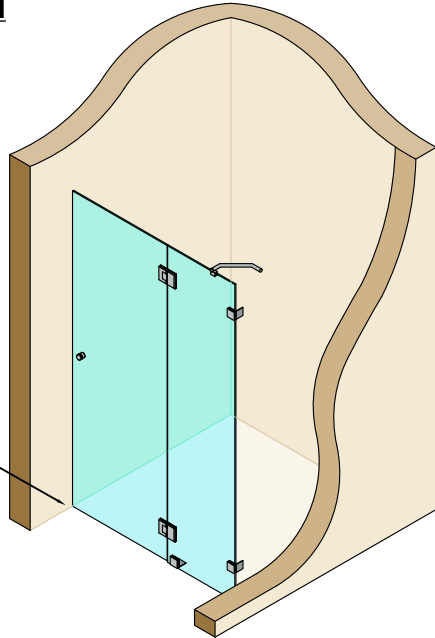

**APPLICATION  
EXAMPLE**

GLASS TO FLOOR

**END VIEW  
ON SEAL**

SEAL SUITABLE FOR BOTTOM EDGES OF  
GLASS DOORS

SEALS PROVIDED IN SINGLE UNITS

(10MM GLASS REDUCTION  
REQUIRED ALONG FLOOR)

(INSIDE ENCLOSURE)

**NOTES/SPECIFICATION:**

GLAZING SEALS SUPPLIED IN TRANSLUCENT PVC PROFILES.  
GLAZING SEAL SUITABLE FOR 10MM GLASS PANES  
PLEASE NOTE THE REQUIRED GLASS REDUCTION ALONG THE  
ASSOCIATED SEAL DETAIL

<b>PRODUCT REF:</b>	<b>SH/GGA/S04/10</b>
<b>DESCRIPTION:</b>	BASE SEAL
<b>DRAWING REF:</b>	<b>SH/GGA/S04/10 - 001B</b>