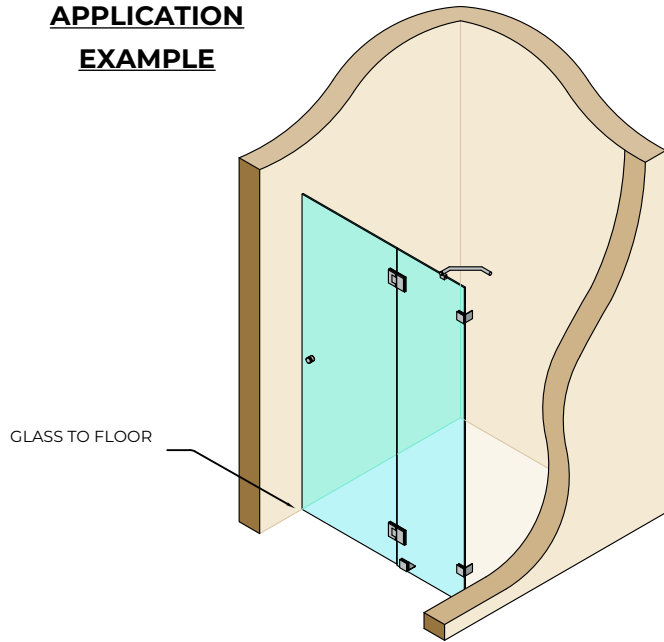

**APPLICATION
EXAMPLE**

**END VIEW
ON SEAL**

SEAL SUITABLE FOR BOTTOM EDGES OF
GLASS DOORS

SEALS PROVIDED IN SINGLE UNITS

(10mm GLASS REDUCTION
REQUIRED ALONG FLOOR)

Express Glass Warehouse
51-55 Fowler Road,
Hainault, Essex
IG6 3UT

Tel: +44 (0)20 8500 1188
Fax: +44 (0)20 8500 1010
Email: info@egw.co.uk
Website: www.egw.co.uk

Copyright (C) - October 2020, All Rights Reserved

NOTES/SPECIFICATION:

GLAZING SEALS SUPPLIED IN TRANSLUCENT PVC PROFILES.
GLAZING SEAL SUITABLE FOR 8MM GLASS PANES
PLEASE NOTE THE REQUIRED GLASS REDUCTION ALONG THE
ASSOCIATED SEAL DETAIL