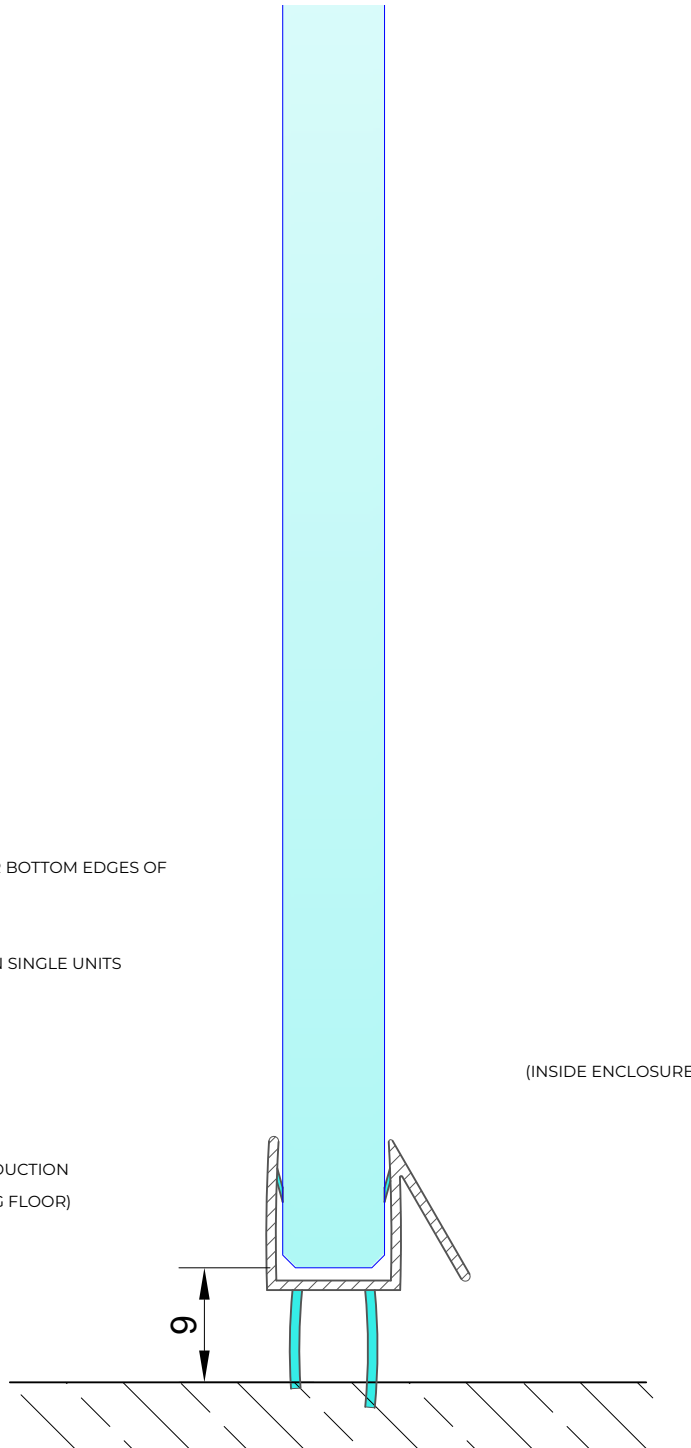

**APPLICATION
EXAMPLE**

**END VIEW
ON SEAL**

SEAL SUITABLE FOR BOTTOM EDGES OF
GLASS DOORS

SEALS PROVIDED IN SINGLE UNITS

(10mm GLASS REDUCTION
REQUIRED ALONG FLOOR)

Express Glass Warehouse
51-55 Fowler Road,
Hainault, Essex
IG6 3UT

Tel: +44 (0)20 8500 1188
Fax: +44 (0)20 8500 1010
Email: info@egw.co.uk
Website: www.egw.co.uk

Copyright (C) - October 2020, All Rights Reserved

NOTES/SPECIFICATION:

GLAZING SEALS SUPPLIED IN TRANSLUCENT PVC PROFILES.
GLAZING SEAL SUITABLE FOR 8MM GLASS PANES
PLEASE NOTE THE REQUIRED GLASS REDUCTION ALONG THE
ASSOCIATED SEAL DETAIL

PRODUCT REF:	SH/GGA/S04
DESCRIPTION:	BASE SEAL
DRAWING REF:	SH/GGA/S04 - 001E