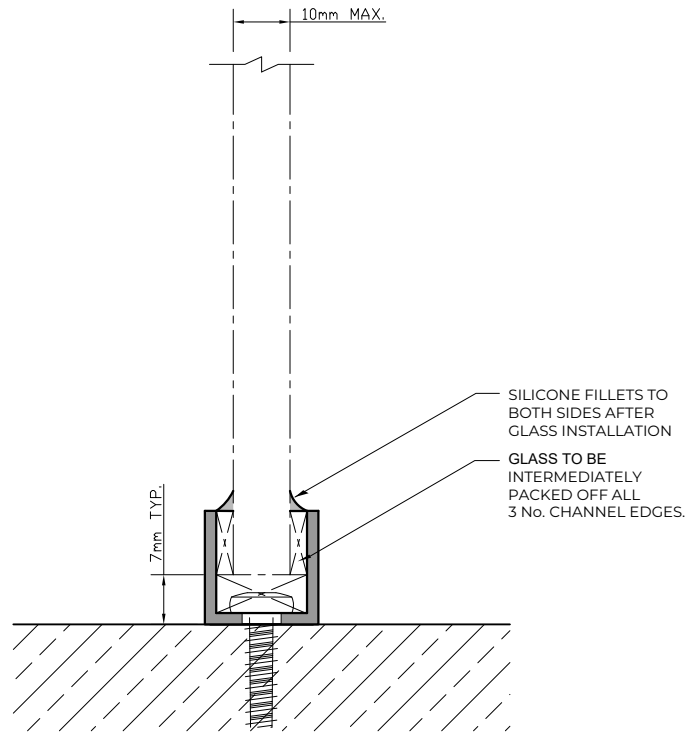

Copyright (C) - October 2020, All Rights Reserved

**NOTES/SPECIFICATION:**

GLAZING CHANNEL SUPPLIED IN ELECTRO-POLISHED, EXTRUDED ALUMINIUM WITH PLASTIC PACKERS.

GLAZING CHANNEL SUITABLE FOR UP TO 12mm GLASS

GLAZING CHANNEL REQUIRES CUTTING AND DRILLING TO SUIT DESIGN REQUIREMENTS ON SITE

(NOTE CUSTOMER TO PROVIDE REQUIRED FIXINGS)

**PRODUCT  
ELEVATIONS**

NOTE -  
 COMPONENT TO BE CUT DOWN AND  
 DRILLED ON SITE TO SUIT DIMENSIONAL  
 REQUIREMENTS

<b>PRODUCT REF:</b>	<b>SH/GGA/C30/2</b>
<b>DESCRIPTION:</b>	DIMENSIONED ELEVATIONS AND PRODUCT DETAILS
<b>DRAWING REF:</b>	<b>SH/GGA/C30/2 - 001A</b>