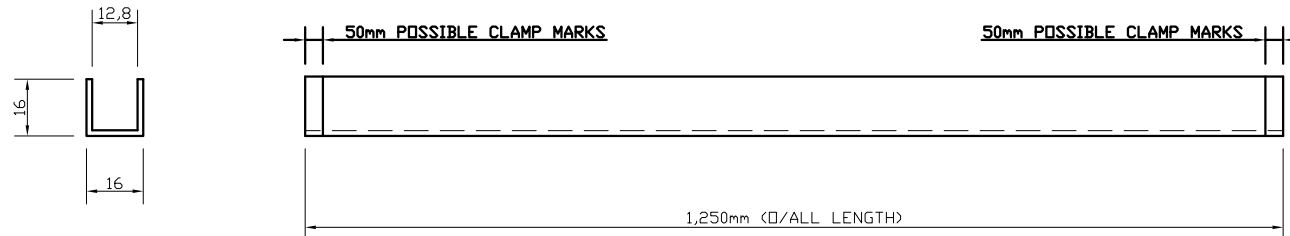

(NOTE CUSTOMER TO PROVIDE REQUIRED FIXINGS)

**PRODUCT
ELEVATIONS**

NOTE -
COMPONENT TO BE CUT DOWN AND
DRILLED ON SITE TO SUIT DIMENSIONAL
REQUIREMENTS

PRODUCT REF:	SH/GGA/C30/1
DESCRIPTION:	DIMENSIONED ELEVATIONS AND PRODUCT DETAILS
DRAWING REF:	SH/GGA/C30/1 - 001A