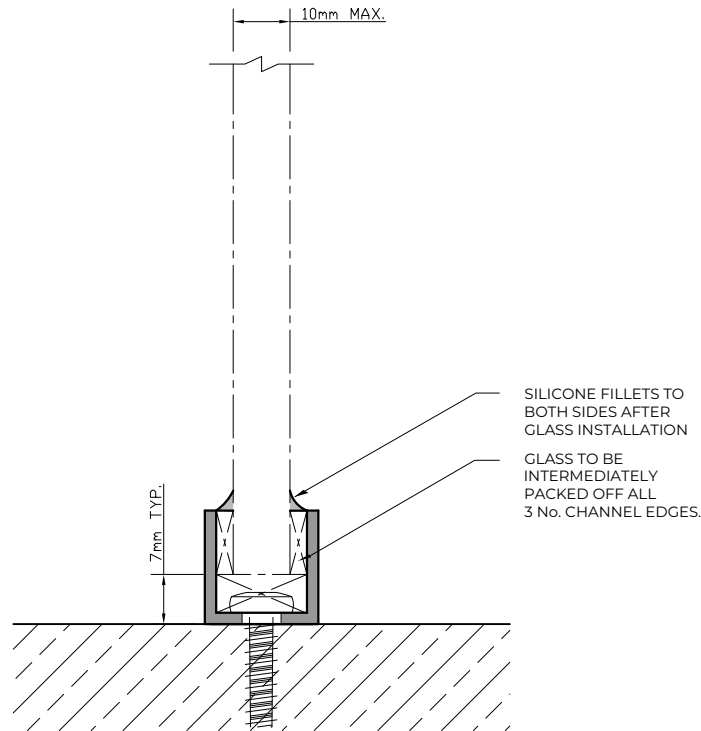

NOTES/SPECIFICATION:

GLAZING CHANNEL SUPPLIED IN ELECTRO-POLISHED, EXTRUDED ALUMINIUM WITH PLASTIC PACKERS.

GLAZING CHANNEL SUITABLE FOR UP TO 12mm GLASS

GLAZING CHANNEL REQUIRES CUTTING AND DRILLING TO SUIT DESIGN REQUIREMENTS ON SITE

(NOTE CUSTOMER TO PROVIDE REQUIRED FIXINGS)

**PRODUCT
ELEVATIONS**

NOTE -
COMPONENT TO BE CUT DOWN AND
DRILLED ON SITE TO SUIT DIMENSIONAL
REQUIREMENTS

PRODUCT REF:	SH/GGA/C30/1
DESCRIPTION:	DIMENSIONED ELEVATIONS AND PRODUCT DETAILS
DRAWING REF:	SH/GGA/C30/1 - 001A