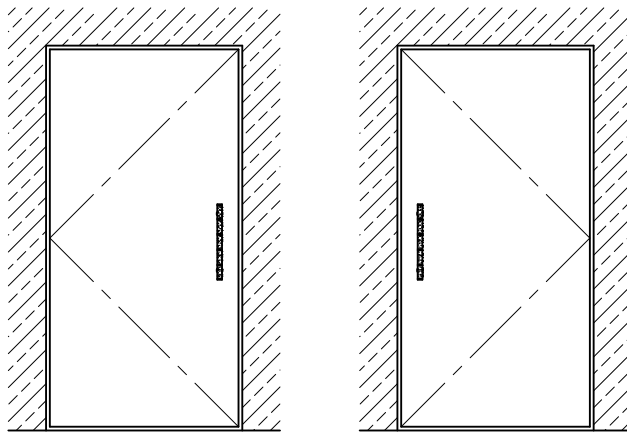

EXAMPLE VIEWS ON TYPICAL DOOR

NOTE - PULL HANDLE CAN BE UTILISED ON GLASS AND DOOR FRAMES THICKER THAN 15mm. M8 x 45mm POSI-PAN SCREW PROVIDED AS STANDARD FOR 15mm MAX.

SIDE VIEW ON HANDLE

REQUIRED GLASS PREP

NOTES/SPECIFICATION:

PULL HANDLE COMPONENTS SUPPLIED IN POLISHED STAINLESS STEEL.

PULL HANDLE SUITABLE FOR 10 TO 15mm GLASS PANES (WITH STANDARD SCREWS PROVIDED). CAN ALSO BE UTILISED ON THICKER GLASS AND DOOR FRAMES, HOWEVER LONGER M8 POSI-PAN FIXINGS WILL BE REQUIRED (PROVIDED BY OTHERS).