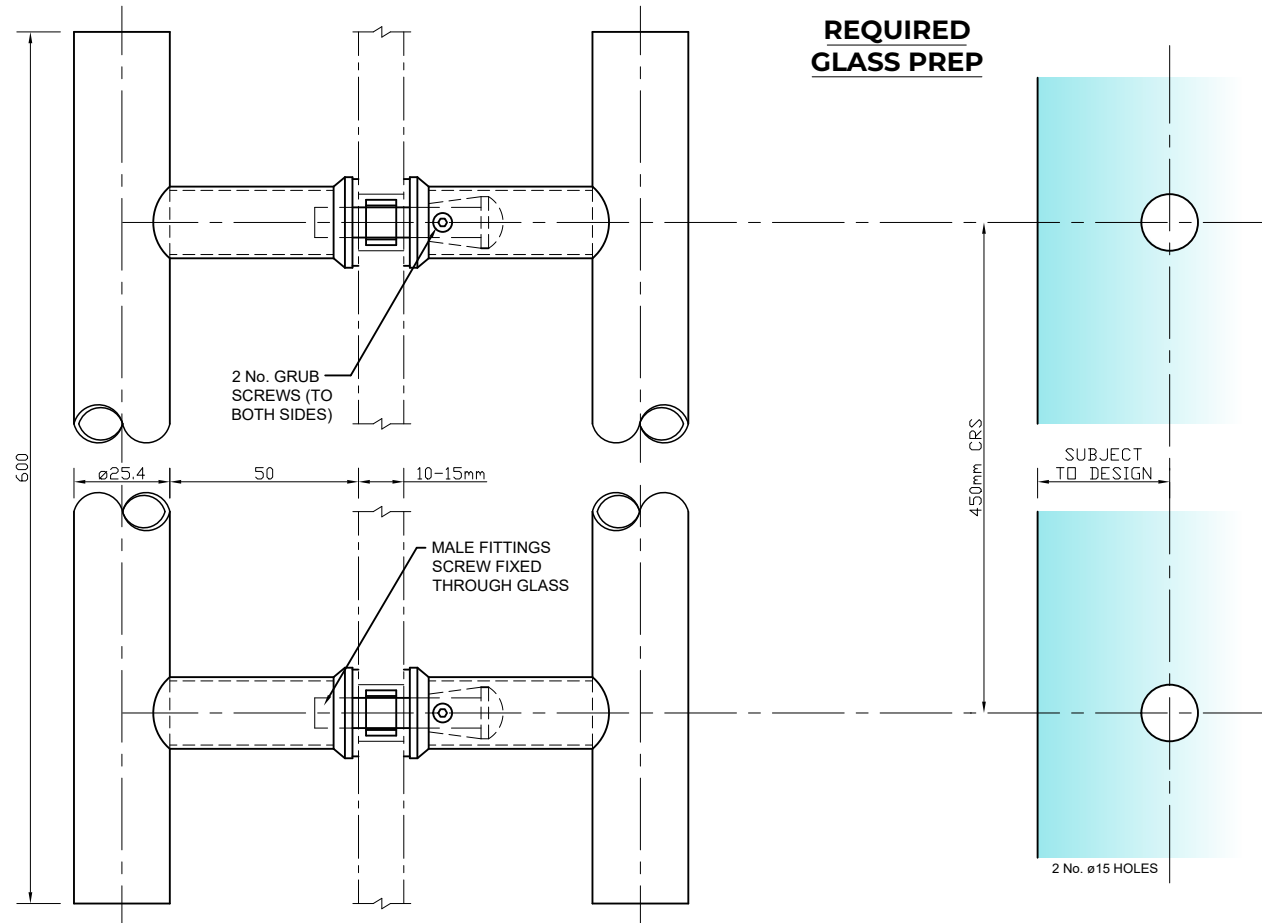

EXAMPLE VIEWS ON TYPICAL DOOR

NOTE - PULL HANDLE CAN BE UTILISED ON GLASS AND DOOR FRAMES THICKER THAN 15mm. M8 x 45mm POSI-PAN SCREW PROVIDED AS STANDARD FOR 15mm MAX.

SIDE VIEW ON HANDLE

REQUIRED GLASS PREP

NOTES/SPECIFICATION:

PULL HANDLE COMPONENTS SUPPLIED IN POLISHED STAINLESS STEEL.

PULL HANDLE SUITABLE FOR 10 TO 15mm GLASS PANES (WITH STANDARD SCREWS PROVIDED). CAN ALSO BE UTILISED ON THICKER GLASS AND DOOR FRAMES, HOWEVER LONGER M8 POSI-PAN FIXINGS WILL BE REQUIRED (PROVIDED BY OTHERS).

PRODUCT REF:	SH/GGA/P34
DESCRIPTION:	DIMENSIONED ELEVATIONS AND PRODUCT DETAILS
DRAWING REF:	SH/GGA/P34 - 001