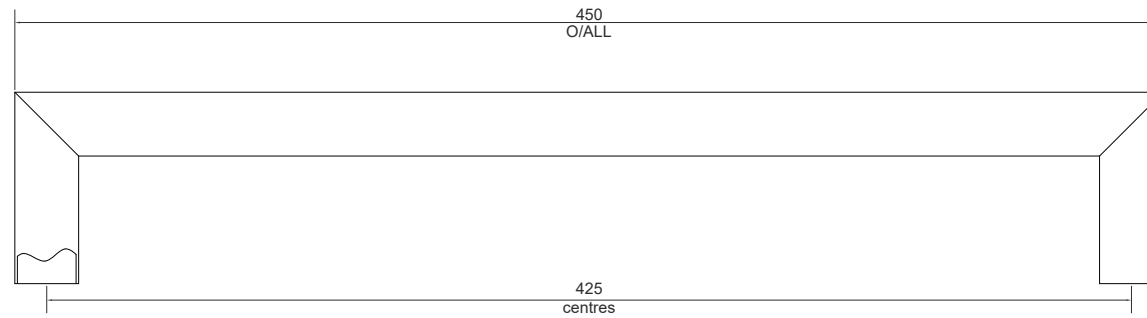

**PLAN VIEW
ON FITTING**

**REQUIRED
GLASS PREP**

NOTES/SPECIFICATION:

MADE FROM BRUSH FINISH STAINLESS STEEL

PRODUCT REF:	SH/GGA/P33
DESCRIPTION:	DIMENSIONED ELEVATIONS BRUSHED STAINLESS STEEL PULL HANDLE
DRAWING REF:	SH/GGA/P33 - 001