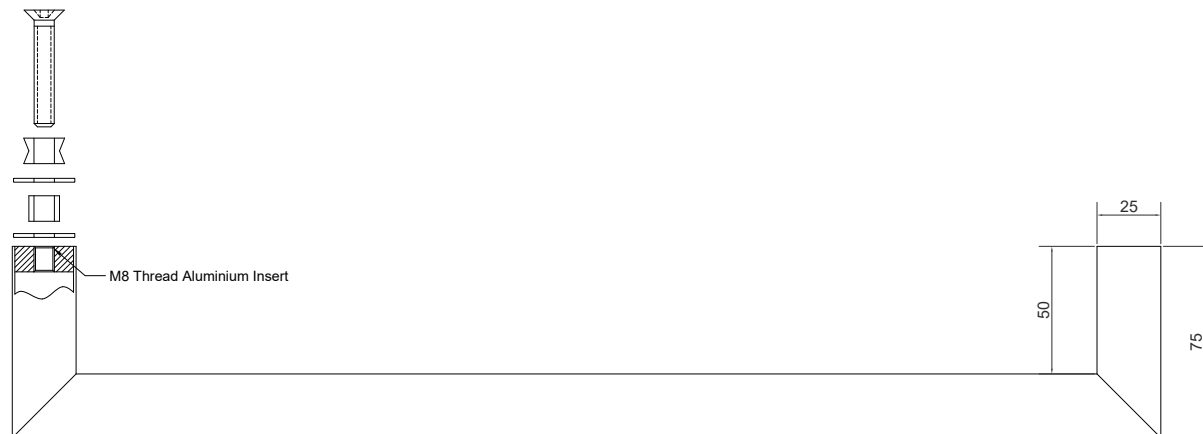

**PLAN VIEW
ON FITTING**

**REQUIRED
GLASS PREP**

NOTES/SPECIFICATION:

MADE FROM BRUSH FINISH STAINLESS STEEL

PRODUCT REF:	SH/GGA/P33
DESCRIPTION:	DIMENSIONED ELEVATIONS BRUSHED STAINLESS STEEL PULL HANDLE
DRAWING REF:	SH/GGA/P33 - 001