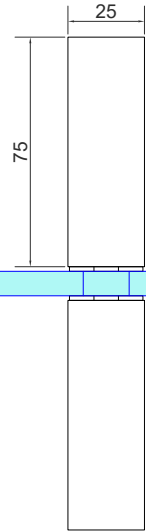

**PLAN VIEW
ON FITTING**

**REQUIRED
GLASS PREP**

NOTES/SPECIFICATION:

MADE FROM BRUSH FINISH STAINLESS STEEL

PRODUCT REF:	SH/GGA/P33
DESCRIPTION:	DIMENSIONED ELEVATIONS BRUSHED STAINLESS STEEL PULL HANDLE
DRAWING REF:	SH/GGA/P33 - 001