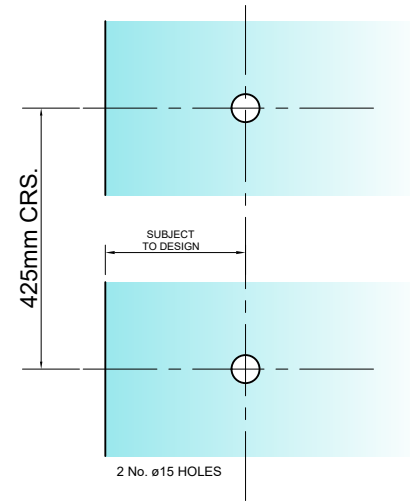

**PLAN VIEW
ON FITTING**

**REQUIRED
GLASS PREP**

NOTES/SPECIFICATION:

MADE FROM BRUSH FINISH STAINLESS STEEL

PRODUCT REF:	SH/GGA/P33
DESCRIPTION:	DIMENSIONED ELEVATIONS BRUSHED STAINLESS STEEL PULL HANDLE
DRAWING REF:	SH/GGA/P33 - 001