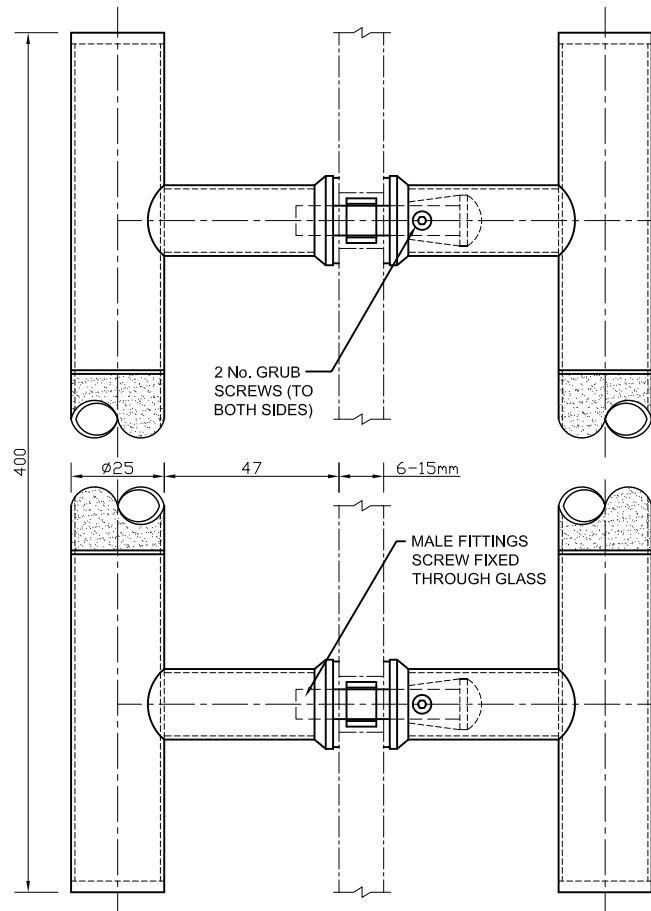

EXAMPLE VIEWS ON TYPICAL DOOR

NOTE - PULL HANDLE CAN BE UTILISED ON GLASS AND DOOR FRAMES THICKER THAN 15mm. M8 x 45mm POSI-PAN SCREW PROVIDED AS STANDARD FOR 15mm MAX.

SIDE VIEW ON HANDLE

(SCALE 1:2 (A4))

REQUIRED GLASS PREP

(SCALE 1:2 (A4))

NOTES/SPECIFICATION:

PULL HANDLE COMPONENTS SUPPLIED IN POLISHED STAINLESS STEEL.

PULL HANDLE SUITABLE FOR 6 TO 15mm GLASS PANES (WITH STANDARD SCREWS PROVIDED). CAN ALSO BE UTILISED ON THICKER GLASS AND DOOR FRAMES, HOWEVER LONGER M8 POSI PAN FIXINGS WILL BE REQUIRED (PROVIDED BY OTHERS).

PRODUCT REF:	SH/GGA/P15
DESCRIPTION:	DIMENSIONED ELEVATIONS AND PRODUCT DETAILS
DRAWING REF:	SH/GGA/P15 - 001B