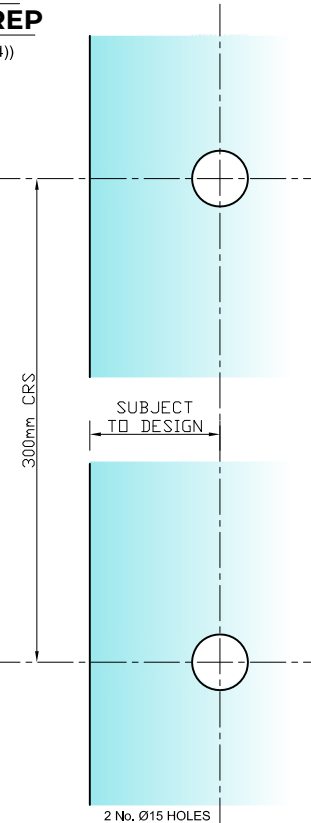

EXAMPLE VIEWS ON TYPICAL DOOR

NOTE - PULL HANDLE CAN BE UTILISED ON GLASS AND DOOR FRAMES THICKER THAN 15mm. M8 x 45mm POSI-PAN SCREW PROVIDED AS STANDARD FOR 15mm MAX.

SIDE VIEW ON HANDLE

(SCALE 1:2 (A4))

REQUIRED GLASS PREP

(SCALE 1:2 (A4))

NOTES/SPECIFICATION:

PULL HANDLE COMPONENTS SUPPLIED IN POLISHED STAINLESS STEEL.

PULL HANDLE SUITABLE FOR 6 TO 15mm GLASS PANES (WITH STANDARD SCREWS PROVIDED). CAN ALSO BE UTILISED ON THICKER GLASS AND DOOR FRAMES, HOWEVER LONGER M8 POSI PAN FIXINGS WILL BE REQUIRED (PROVIDED BY OTHERS).