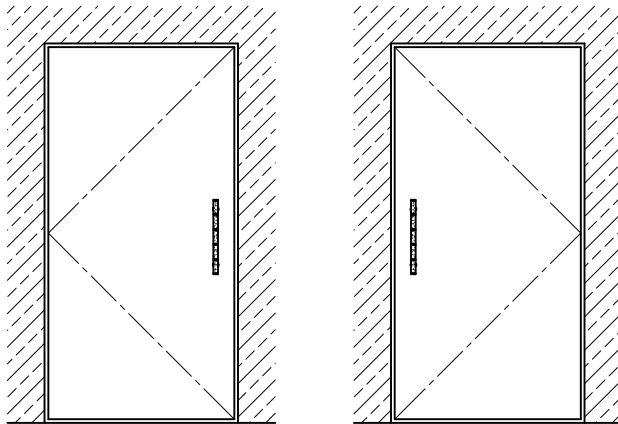

EXAMPLE VIEWS ON TYPICAL DOOR

NOTE - PULL HANDLE CAN BE UTILISED ON GLASS AND DOOR FRAMES THICKER THAN 15mm. M8 x 45mm POSI-PAN SCREW PROVIDED AS STANDARD FOR 15mm MAX.

SIDE VIEW ON HANDLE

(SCALE 1:2 (A4))