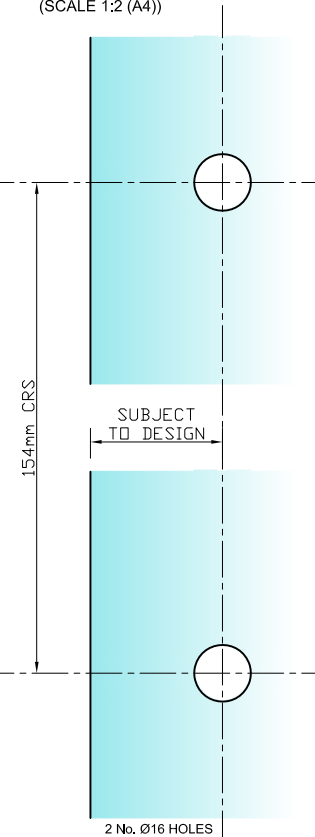

EXAMPLE VIEWS ON TYPICAL DOOR

**SIDE VIEW  
ON HANDLE**

(SCALE 1:2 (A4))

**REQUIRED  
GLASS PREP**

(SCALE 1:2 (A4))

**NOTES/SPECIFICATION:**

PULL HANDLE COMPONENTS SUPPLIED IN POLISHED STAINLESS STEEL.

PULL HANDLE SUITABLE FOR 6 TO 15mm GLASS PANES (WITH STANDARD SCREWS PROVIDED). CAN ALSO BE UTILISED ON THICKER GLASS AND DOOR FRAMES, HOWEVER LONGER M8 POSI-PAN FIXINGS WILL BE REQUIRED (PROVIDED BY OTHERS).

<b>PRODUCT REF:</b>	<b>SH/GGA/P03</b>
<b>DESCRIPTION:</b>	DIMENSIONED ELEVATIONS AND PRODUCT DETAILS
<b>DRAWING REF:</b>	<b>SH/GGA/P03 - 001B</b>