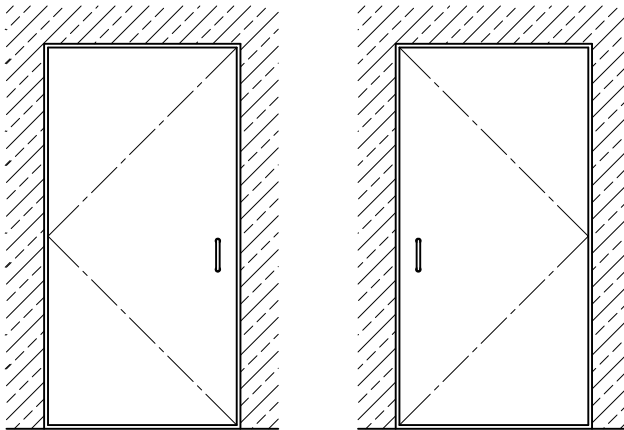

EXAMPLE VIEWS ON TYPICAL DOOR

**SIDE VIEW  
ON HANDLE**

(SCALE 1:2 (A4))

**REQUIRED  
GLASS PREP**

(SCALE 1:2 (A4))

**NOTES/SPECIFICATION:**

PULL HANDLE COMPONENTS SUPPLIED IN POLISHED STAINLESS STEEL.

PULL HANDLE SUITABLE FOR 6 TO 15mm GLASS PANES (WITH STANDARD SCREWS PROVIDED). CAN ALSO BE UTILISED ON THICKER GLASS AND DOOR FRAMES, HOWEVER LONGER M8 POSI-PAN FIXINGS WILL BE REQUIRED (PROVIDED BY OTHERS).