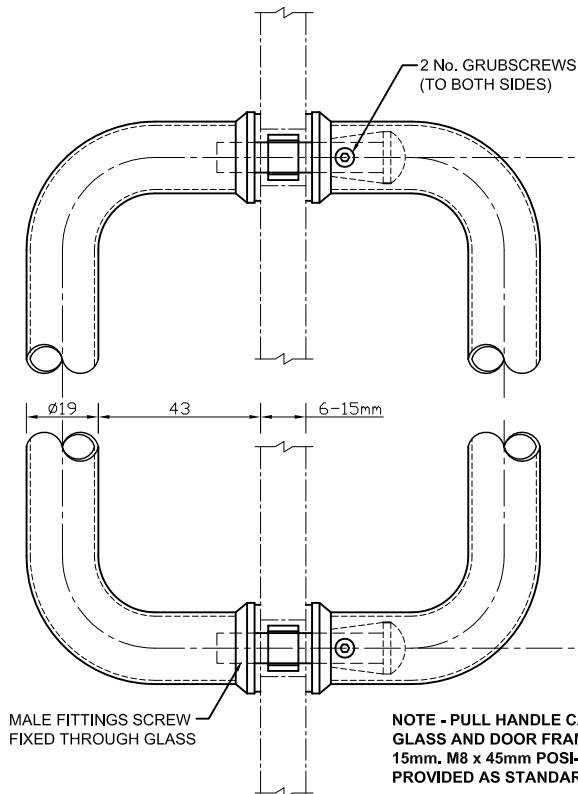

EXAMPLE VIEWS ON TYPICAL DOOR

**SIDE VIEW  
ON HANDLE**

(SCALE 1:2 (A4))

**REQUIRED  
GLASS PREP**

(SCALE 1:2 (A4))

**NOTES/SPECIFICATION:**

PULL HANDLE COMPONENTS SUPPLIED IN POLISHED STAINLESS STEEL.

PULL HANDLE SUITABLE FOR 6 TO 15mm GLASS PANES (WITH STANDARD SCREWS PROVIDED). CAN ALSO BE UTILISED ON THICKER GLASS AND DOOR FRAMES, HOWEVER LONGER M8 POSI-PAN FIXINGS WILL BE REQUIRED (PROVIDED BY OTHERS).

<b>PRODUCT REF:</b>	<b>SH/GGA/P03</b>
<b>DESCRIPTION:</b>	DIMENSIONED ELEVATIONS AND PRODUCT DETAILS
<b>DRAWING REF:</b>	<b>SH/GGA/P03 - 001B</b>