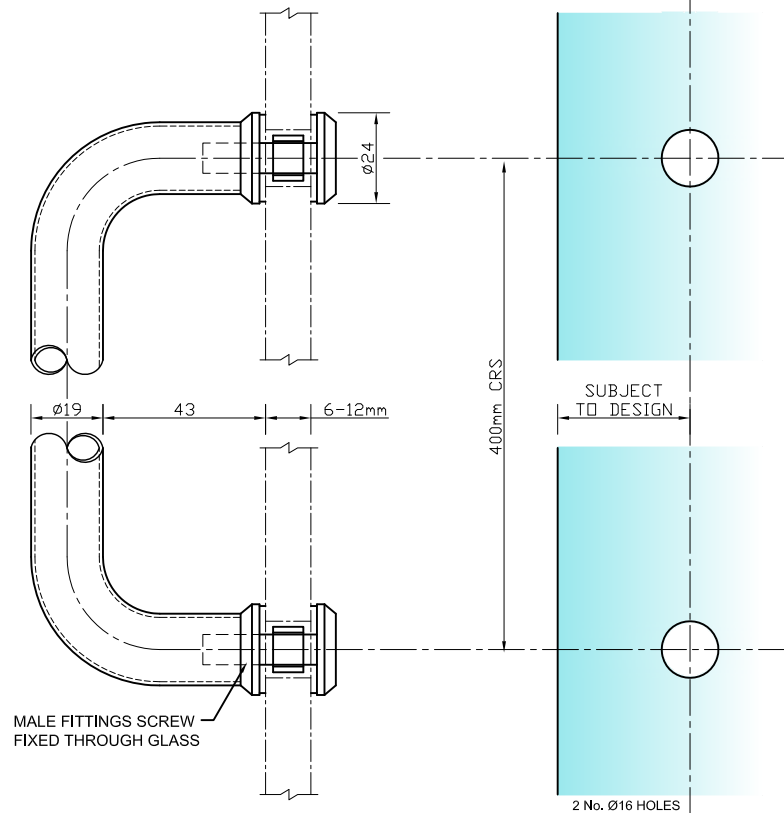

Copyright (C) - October 2020, All Rights Reserved

**NOTES/SPECIFICATION:**

PULL HANDLE COMPONENTS SUPPLIED IN POLISHED STAINLESS STEEL.

PULL HANDLE SUITABLE FOR 6 TO 12mm GLASS PANES (OR FRAME THICKNESS)

**SIDE VIEW ON HANDLE**

(SCALE 1:2 (A4))

**REQUIRED GLASS PREP**

(SCALE 1:2 (A4))

<b>PRODUCT REF:</b>	<b>SH/GGA/P01</b>
<b>DESCRIPTION:</b>	DIMENSIONED ELEVATIONS AND PRODUCT DETAILS
<b>DRAWING REF:</b>	<b>SH/GGA/P01 - 001A</b>