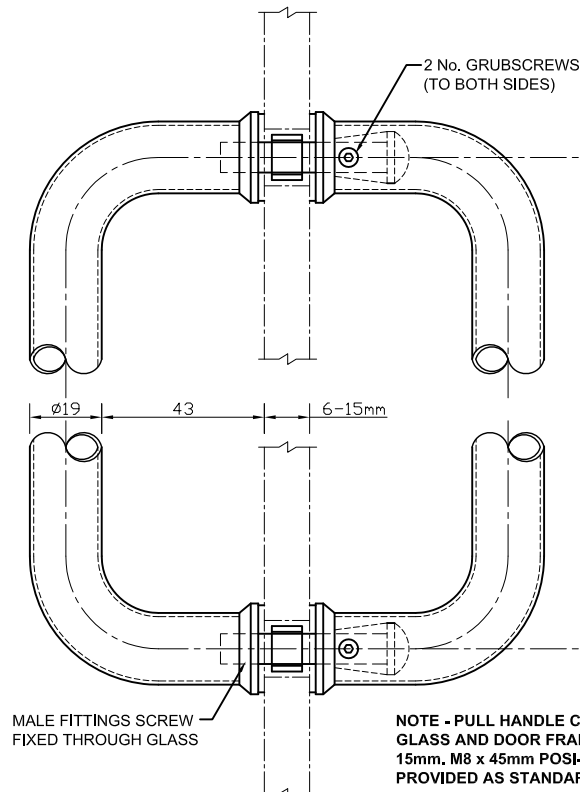

EXAMPLE VIEWS ON TYPICAL DOOR

**SIDE VIEW
ON HANDLE**

(SCALE 1:2 (A4))

**NOTE - PULL HANDLE CAN BE UTILISED ON
GLASS AND DOOR FRAMES THICKER THAN
15mm. M8 x 45mm POSI-PAN SCREW
PROVIDED AS STANDARD FOR 15mm MAX.**

**REQUIRED
GLASS PREP**

(SCALE 1:2 (A4))

NOTES/SPECIFICATION:

PULL HANDLE COMPONENTS SUPPLIED IN POLISHED STAINLESS STEEL.

PULL HANDLE SUITABLE FOR 6 TO 15mm GLASS PANES (WITH STANDARD SCREWS PROVIDED). CAN ALSO BE UTILISED ON THICKER GLASS AND DOOR FRAMES, HOWEVER LONGER M8 POSI-PAN FIXINGS WILL BE REQUIRED (PROVIDED BY OTHERS).

PRODUCT REF:	SH/GGA/P05
DESCRIPTION:	DIMENSIONED ELEVATIONS AND PRODUCT DETAILS
DRAWING REF:	SH/GGA/P05 - 001