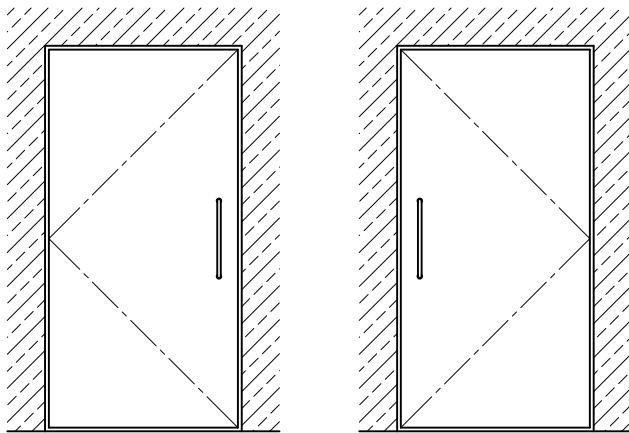

EXAMPLE VIEWS ON TYPICAL DOOR

**SIDE VIEW
ON HANDLE**

(SCALE 1:2 (A4))

**NOTE - PULL HANDLE CAN BE UTILISED ON
GLASS AND DOOR FRAMES THICKER THAN
15mm. M8 x 45mm POSI-PAN SCREW
PROVIDED AS STANDARD FOR 15mm MAX.**

**REQUIRED
GLASS PREP**

(SCALE 1:2 (A4))

NOTES/SPECIFICATION:

PULL HANDLE COMPONENTS SUPPLIED IN POLISHED STAINLESS STEEL.

PULL HANDLE SUITABLE FOR 6 TO 15mm GLASS PANES (WITH STANDARD SCREWS PROVIDED). CAN ALSO BE UTILISED ON THICKER GLASS AND DOOR FRAMES, HOWEVER LONGER M8 POSI-PAN FIXINGS WILL BE REQUIRED (PROVIDED BY OTHERS).