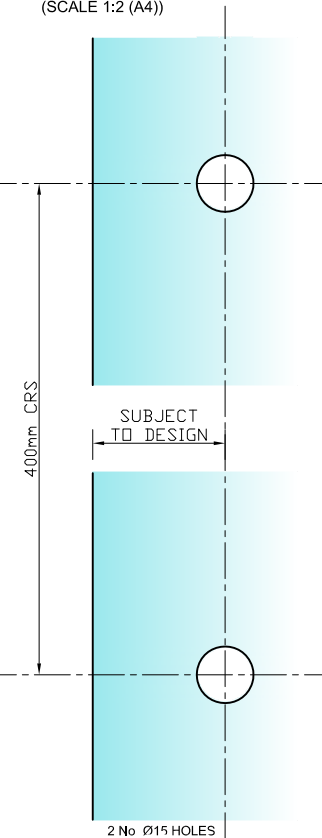

EXAMPLE VIEWS ON TYPICAL DOOR

**SIDE VIEW
ON HANDLE**

(SCALE 1:2 (A4))

**NOTE - PULL HANDLE CAN BE UTILISED ON
GLASS AND DOOR FRAMES THICKER THAN
15mm. M8 x 45mm POSI-PAN SCREW
PROVIDED AS STANDARD FOR 15mm MAX.**

**REQUIRED
GLASS PREP**

(SCALE 1:2 (A4))

NOTES/SPECIFICATION:

PULL HANDLE COMPONENTS SUPPLIED IN POLISHED STAINLESS STEEL.

PULL HANDLE SUITABLE FOR 6 TO 15mm GLASS PANES (WITH STANDARD SCREWS PROVIDED). CAN ALSO BE UTILISED ON THICKER GLASS AND DOOR FRAMES, HOWEVER LONGER M8 POSI-PAN FIXINGS WILL BE REQUIRED (PROVIDED BY OTHERS).