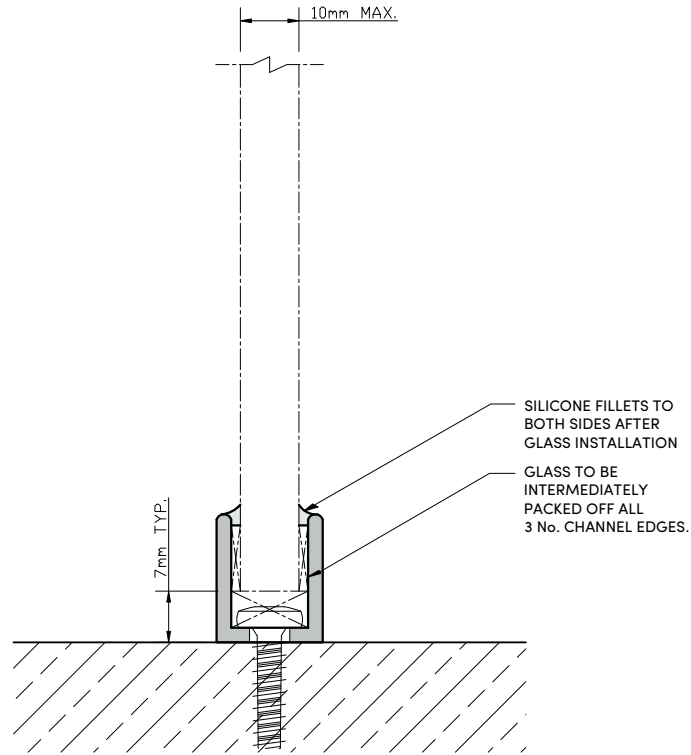

**GLAZING DETAIL
ON CHANNEL**

Express Glass Warehouse
51-55 Fowler Road,
Hainault, Essex
IG6 3UT

Tel: +44 (0)20 8500 1188
Fax: +44 (0)20 8500 1010
Email: info@egw.co.uk
Website: www.egw.co.uk

Copyright (C) - October 2020, All Rights Reserved

NOTES/SPECIFICATION:

GLAZING CHANNEL SUPPLIED IN ELECTRO-POLISHED, EXTRUDED ALUMINIUM WITH PLASTIC PACKERS.

GLAZING CHANNEL SUITABLE FOR UP TO 10mm GLASS

GLAZING CHANNEL REQUIRES CUTTING AND DRILLING TO SUIT DESIGN REQUIREMENTS ON SITE.

(NOTE CUSTOMER TO PROVIDE REQUIRED FIXINGS)