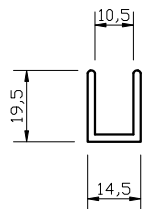

Copyright (C) - October 2020, All Rights Reserved

**NOTES/SPECIFICATION:**

GLAZING CHANNEL SUPPLIED IN ELECTRO-POLISHED, EXTRUDED ALUMINIUM WITH PLASTIC PACKERS.

GLAZING CHANNEL SUITABLE FOR UP TO 10mm GLASS

GLAZING CHANNEL REQUIRES CUTTING AND DRILLING TO SUIT DESIGN REQUIREMENTS ON SITE.

(NOTE CUSTOMER TO PROVIDE REQUIRED FIXINGS)

**PRODUCT  
ELEVATIONS**

NOTE -  
 COMPONENT TO BE CUT DOWN AND  
 DRILLED ON SITE TO SUIT DIMENSIONAL  
 REQUIREMENTS

<b>PRODUCT REF:</b>	<b>SH-GGA-C32-MB</b>
<b>DESCRIPTION:</b>	DIMENSIONED ELEVATIONS AND PRODUCT DETAILS
<b>DRAWING REF:</b>	<b>EGW-SH-GGA-C3-MB</b>