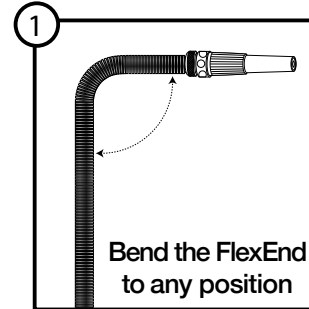

BERNINI® NO-KINK METAL GARDEN HOSE WITH FLEXEND

www.berninifountains.com

INSTRUCTIONS:

1. Remove the Metal Garden Hose® from the package and completely unravel your Metal Garden Hose®.
2. Attach the spray nozzle (included) to the **outlet** of the Metal Garden Hose® (figure 1). Make sure only 1 rubber washer is in place.
3. Attach the Metal Garden Hose® **inlet** to the water supply of your home (figure 1). Make sure only 1 rubber washer is in place.
4. Turn on the faucet from your home's water supply to the Metal Garden Hose®.

1 Assemble hose to faucet

2 Storing your hose

MGH001206 FEMGH Inst rev1f

A few ideas for how to use your FlexEnd:

WARNING

WARNING: This product can expose you to chemicals including lead and lead Compounds which are known to the State of California to cause cancer and birth defects or other reproductive harm. For more information go to www.P65Warnings.ca.gov.