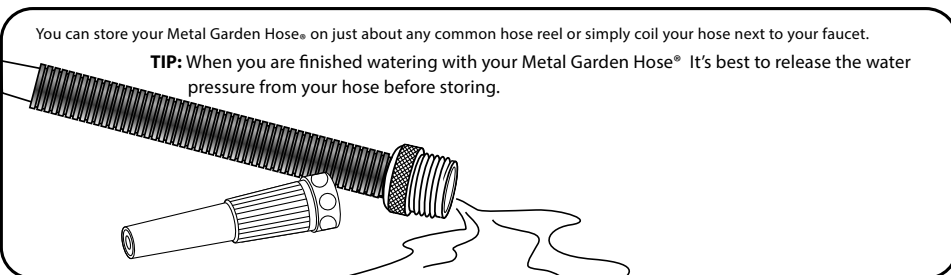

BERNINI® NO-KINK METAL GARDEN HOSE WITH FLEXEND

www.berninifountains.com

INSTRUCTIONS:

1. Remove the Metal Garden Hose® from the package and completely unravel your Metal Garden Hose®.
2. Attach the spray nozzle (included) to the **outlet** of the Metal Garden Hose® (figure 1). Make sure only 1 rubber washer is in place.
3. Attach the Metal Garden Hose® **inlet** to the water supply of your home (figure 1). Make sure only 1 rubber washer is in place.
4. Turn on the faucet from your home's water supply to the Metal Garden Hose®.

1 Assemble hose to faucet

2 Storing your hose

MGH001206 FEMGH Inst rev1f

A few ideas for how to use your FlexEnd:

WARNING

WARNING: This product can expose you to chemicals including lead and lead Compounds which are known to the State of California to cause cancer and birth defects or other reproductive harm. For more information go to www.P65Warnings.ca.gov.