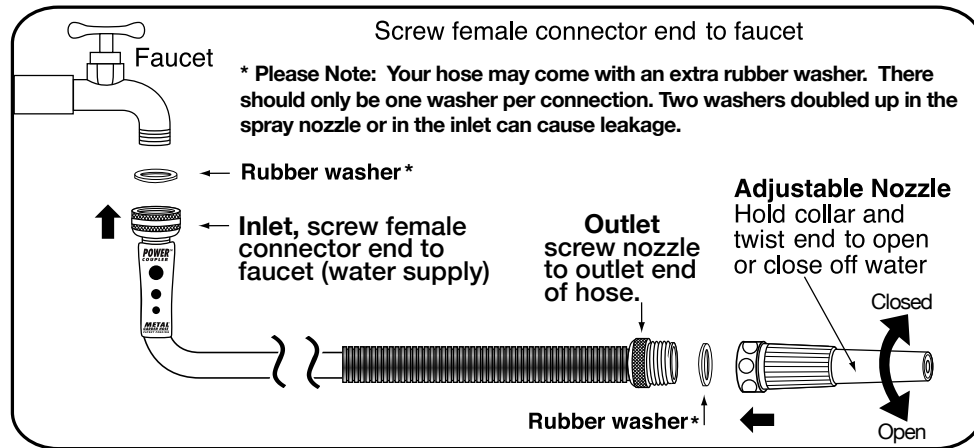

BERNINI® NO-KINK METAL GARDEN HOSE WITH FLEXEND

www.berninifountains.com

INSTRUCTIONS:

1. Remove the Metal Garden Hose® from the package and completely unravel your Metal Garden Hose®.
2. Attach the spray nozzle (included) to the **outlet** of the Metal Garden Hose® (figure 1). Make sure only 1 rubber washer is in place.
3. Attach the Metal Garden Hose® **inlet** to the water supply of your home (figure 1). Make sure only 1 rubber washer is in place.
4. Turn on the faucet from your home's water supply to the Metal Garden Hose®.

1 Assemble hose to faucet

2 Storing your hose

MGH001206 FEMGH Inst rev1f

A few ideas for how to use your FlexEnd:

WARNING

WARNING: This product can expose you to chemicals including lead and lead Compounds which are known to the State of California to cause cancer and birth defects or other reproductive harm. For more information go to www.P65Warnings.ca.gov.

- The water in ANY garden hose may become contaminated & cause serious health effects.
- Strangulation hazard. Hose wrapped around neck may cause serious injury or death.
- Keep out of reach of children.
- For general OUTDOOR use ONLY in applications under 80 psi.
- DO NOT use this hose for commercial applications, in hot water applications, or high pressure applications. Doing so may cause serious personal injury and or damage or destroy the product. However you can use it on the low pressure inlet side of a high pressure washer.
- DO NOT leave this product unattended when it is in use or under pressure.
- This product is NOT A TOY.