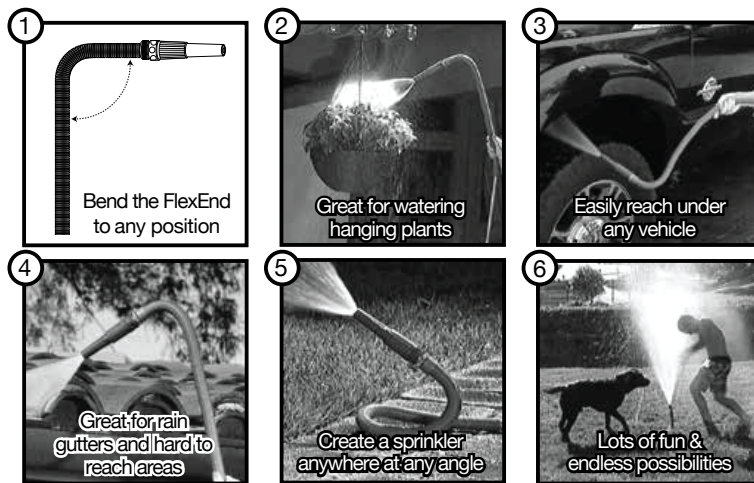

BERNINI™ F O U N T A I N S

FlexEnd Watering Wand with Nozzle

A few ideas for how to use your FlexEnd Watering Wand™

1 Assemble FlexEnd Watering Wand™ To Hose

2 Storing your hose

INSTRUCTIONS:

1. Remove the FlexEnd Watering Wand™ from the package.
2. Ensure the spray nozzle (included) is tightened securely to the outlet of the FlexEnd Watering Wand™ (figure 1). Make sure only 1 rubber washer is in place.
3. Attach the other end of your FlexEnd Watering Wand™ inlet to the water hose (figure 1). Ensure only 1 rubber washer is in place.
4. Turn on the faucet from your home's water supply to start using the FlexEnd Watering Wand™.
5. When opening or closing hold the Nozzle Collar and twist the Nozzle End (Figure 1 *A & *B), **DO NOT OVER TIGHTEN IN THE FULL OPEN OR FULL CLOSED POSITION!**