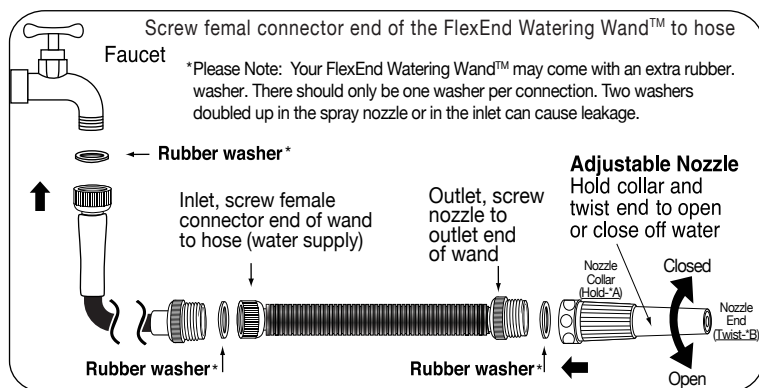

BERNINI™ F O U N T A I N S

FlexEnd Watering Wand with Nozzle

A few ideas for how to use your FlexEnd Watering Wand™

1 Assemble FlexEnd Watering Wand™ To Hose

2 Storing your hose

INSTRUCTIONS:

1. Remove the FlexEnd Watering Wand™ from the package.
2. Ensure the spray nozzle (included) is tightened securely to the outlet of the FlexEnd Watering Wand™ (figure 1). Make sure only 1 rubber washer is in place.
3. Attach the other end of your FlexEnd Watering Wand™ inlet to the water hose (figure 1). Ensure only 1 rubber washer is in place.
4. Turn on the faucet from your home's water supply to start using the FlexEnd Watering Wand™.
5. When opening or closing hold the Nozzle Collar and twist the Nozzle End (Figure 1 *A & *B), **DO NOT OVER TIGHTEN IN THE FULL OPEN OR FULL CLOSED POSITION!**