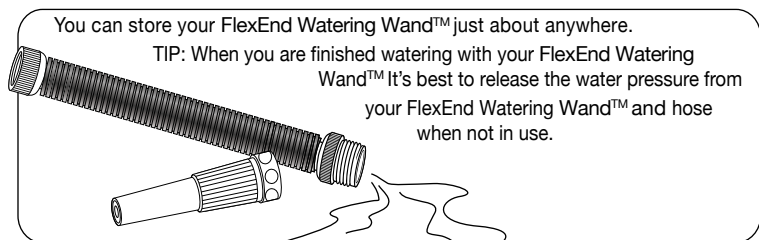

BERNINI™ F O U N T A I N S

FlexEnd Watering Wand with Nozzle

A few ideas for how to use your FlexEnd Watering Wand™

1 Assemble FlexEnd Watering Wand™ To Hose

2 Storing your hose

INSTRUCTIONS:

1. Remove the FlexEnd Watering Wand™ from the package.
2. Ensure the spray nozzle (included) is tightened securely to the outlet of the FlexEnd Watering Wand™ (figure 1). Make sure only 1 rubber washer is in place.
3. Attach the other end of your FlexEnd Watering Wand™ inlet to the water hose (figure 1). Ensure only 1 rubber washer is in place.
4. Turn on the faucet from your home's water supply to start using the FlexEnd Watering Wand™.
5. When opening or closing hold the Nozzle Collar and twist the Nozzle End (Figure 1 *A & *B), **DO NOT OVER TIGHTEN IN THE FULL OPEN OR FULL CLOSED POSITION!**