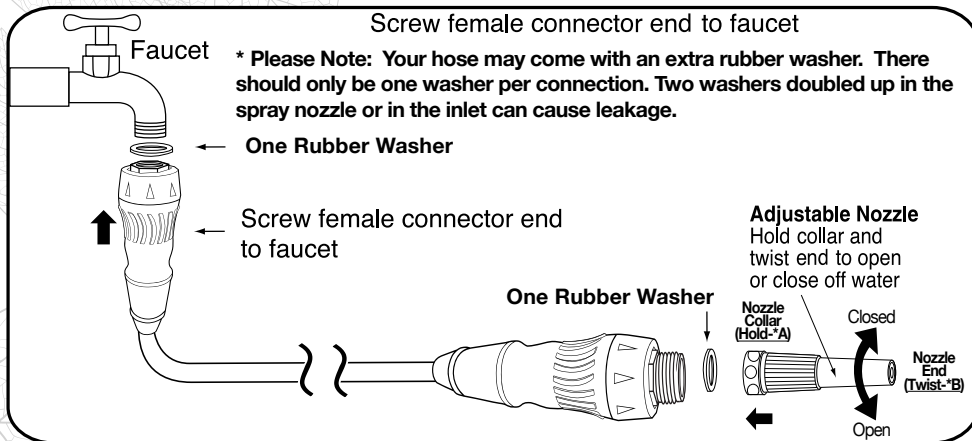

METAL GARDEN HOSE™

LITE SERIES

www.berninifountains.com

Scan this QR code for the latest version of these instructions

INSTRUCTIONS:

1. Remove the Metal Garden Hose® Lite Series from the package and completely unravel your Metal Garden Hose® Lite Series.
2. Attach spray nozzle (included) to the **outlet** of the Metal Garden Hose® Lite Series (figure 1). ***If hose drips check/tighten connection between the hose/faucet and the hose/nozzle.***
3. Attach the Metal Garden Hose® Lite Series inlet to the water supply of your home (figure 1).
4. Turn on the tap from your home's water supply to the Metal Garden Hose® Lite Series.
5. When using the nozzle to turn off and on the water DO NOT OVER TIGHTEN. To use the Nozzle correctly, hold the larger end of the nozzle and twist the smaller end to turn on, off or adjust spray. (Figure 1 *A & *B)

① Assemble hose to faucet

MGHLSI 2023 00179_04 rev1a

② Storing your hose

You can store your Metal Garden Hose® on just about any common hose reel or simply coil your hose next to your faucet.

TIP: When you are finished watering with your Metal Garden Hose® It's best to release the water pressure from your hose before storing.