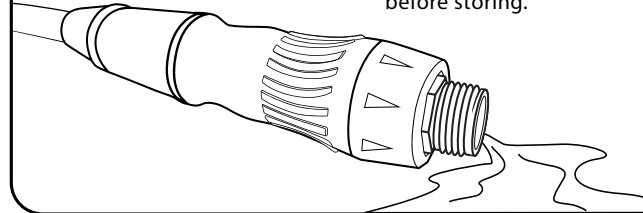

METAL GARDEN HOSE™

LITE SERIES

www.berninifountains.com

Scan this QR code for the latest version of these instructions

INSTRUCTIONS:

1. Remove the Metal Garden Hose® Lite Series from the package and completely unravel your Metal Garden Hose® Lite Series.
2. Attach spray nozzle (included) to the **outlet** of the Metal Garden Hose® Lite Series (figure 1). ***If hose drips check/tighten connection between the hose/faucet and the hose/nozzle.***
3. Attach the Metal Garden Hose® Lite Series inlet to the water supply of your home (figure 1).
4. Turn on the tap from your home's water supply to the Metal Garden Hose® Lite Series.
5. When using the nozzle to turn off and on the water DO NOT OVER TIGHTEN. To use the Nozzle correctly, hold the larger end of the nozzle and twist the smaller end to turn on, off or adjust spray. (Figure 1 *A & *B)

① Assemble hose to faucet

MGHLSI 2023 00179_04 rev1a

② Storing your hose

You can store your Metal Garden Hose® on just about any common hose reel or simply coil your hose next to your faucet.

TIP: When you are finished watering with your Metal Garden Hose® It's best to release the water pressure from your hose before storing.