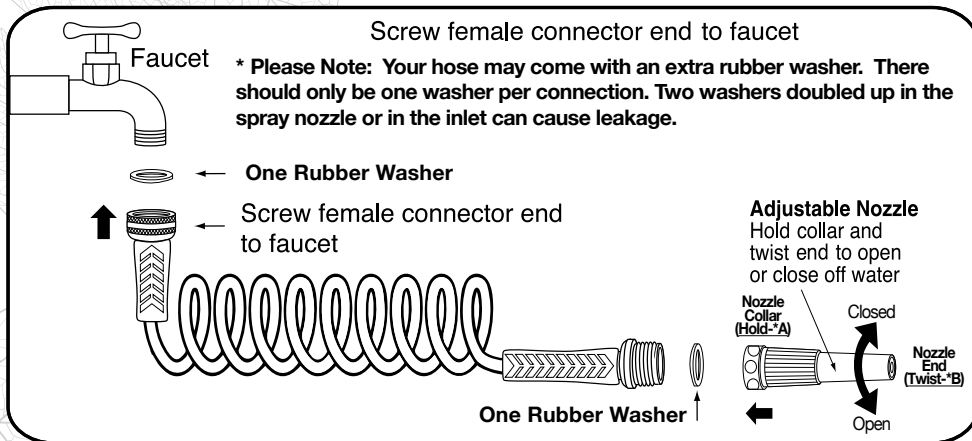

① Assemble hose to faucet

BMGHCS I00179_04 rev1a

② Storing your hose

TIP: When you are finished watering with your Metal Garden Hose® Coiled Series It's best to release the water pressure from your hose before storing.