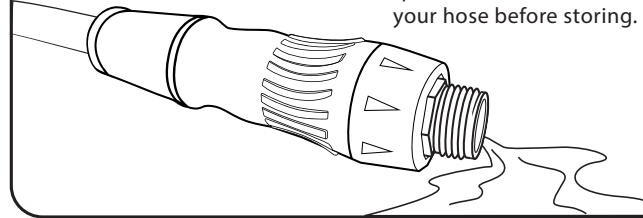

! WARNING

- DO NOT drink from hose. Wash hands after use.
- The water in ANY garden hose may become contaminated and cause serious health effects.
- Strangulation hazard. Hose wrapped around neck may cause serious injury or death.
- Keep out of reach of children.
- For general OUTDOOR use ONLY in applications under 80 psi.
- DO NOT use this hose for commercial applications, in hot water applications, or high pressure applications. Doing so may cause serious personal injury and or damage or destroy the product. You can use your Metal Garden Hose Compact Series™ on the LOW PRESSURE inlet side of a pressure washer.
- DO NOT leave this product unattended when it is in use or under pressure.
- This product is NOT A TOY.

YRD LLC
Yeiser Research & Development
Santee, CA 92071 | www.berninifountains.com
Made in China, Designed in the USA

WORLDWIDE PATENTS PENDING

For Assistance Call: 1 (619) 449-2392
customer@berninifountains.com
Our Customer Care Department is available:
Monday - Friday 8:30am to 4:00pm PST /
11:30am - 7:00pm EST

LIMITATION OF LIABILITY

Liability limited to the purchase price of this product. YRD LLC shall not be liable for any incidental or consequential damages or any implied warranty on this product.

Some states do not allow the exclusion or limitation of incidental or consequential damages, so the above limitation or exclusion may not apply to you.

Hose has a limited one-year warranty.

2023 © Yeiser Research & Development and Metal Garden Hose®. Trade names, product names, patterns, prints, images and logos used in this document are the trademark or registered trademarks of YRD LLC, Santee, CA 92071

WORLD WIDE PATENTS PENDING