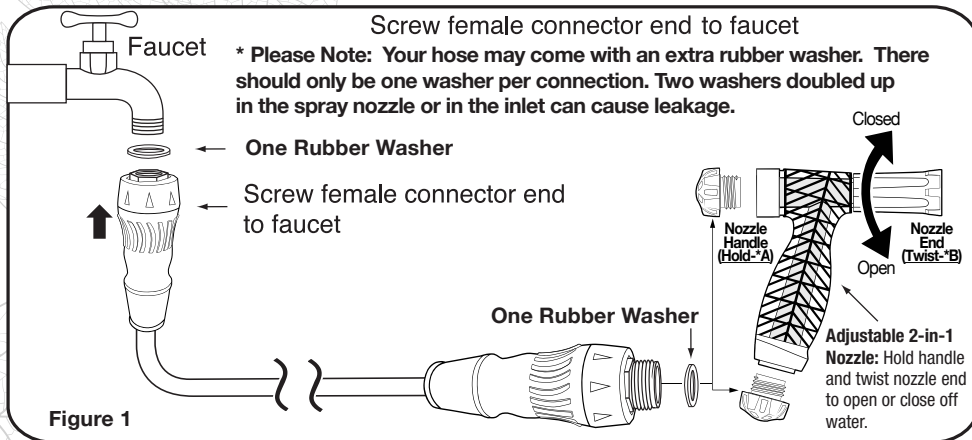

METAL GARDEN HOSE™ COMPACT SERIES

www.berninifountains.com

Scan this QR code for the latest version of these instructions

INSTRUCTIONS:

1. Remove the Metal Garden Hose® Compact Series from the package and completely unravel your Metal Garden Hose® Compact Series.
2. The nozzle comes attached on the **outlet** of the Metal Garden Hose® Compact Series (figure 1). please re-tighten the attached spray nozzle as it may have loosened in shipping. **DO NOT OVERTIGHTEN** (figure 1). ***If hose drips check/tighten connection between the hose/faucet and the hose/nozzle.***
3. Attach the Metal Garden Hose® Compact Series **inlet** to the water supply of your home (figure 1).
4. Turn on the tap from your home's water supply to the Metal Garden Hose® Compact Series.
5. When using the nozzle to turn off and on the water **DO NOT OVER TIGHTEN**. To use the Nozzle correctly, hold the handle of the nozzle and twist the Nozzle end to turn on, off or adjust spray. (Figure 1 *A & *B)

1 Assemble hose to faucet

MGHCSI 00179_04 2023 rev1a

2 Storing your hose

You can store your Metal Garden Hose® Compact Series on just about any common hose reel or simply coil your hose next to your faucet.