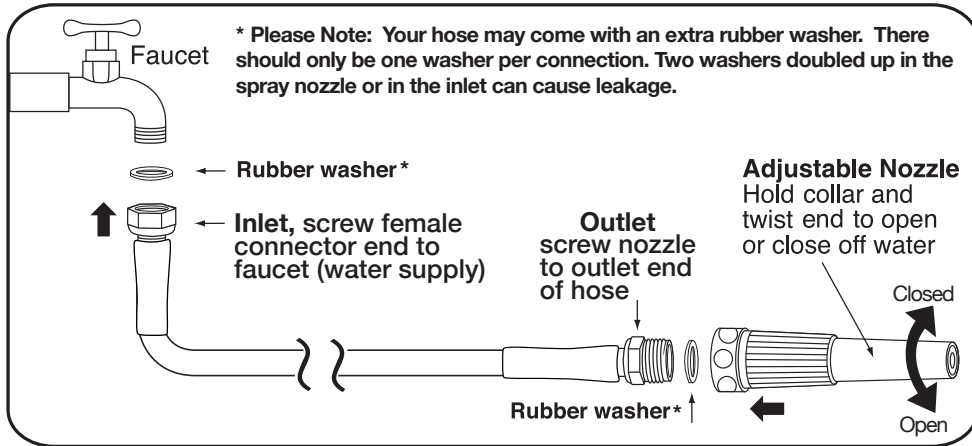

METAL® GARDEN HOSE

COLOR SERIES

www.berninifountains.com

Scan this QR code for the latest version of these instructions

INSTRUCTIONS:

1. Remove the Metal Garden Hose® from the package and completely unroll your Metal Garden Hose®.
2. Attach the spray nozzle (included) to the **outlet** of the Metal Garden Hose® (figure 1). Make sure 1 washer is between the nozzle and the outlet.
3. Attach the Metal Garden Hose® **inlet** to the water supply of your home (figure 1). Make sure 1 washer is between the hose inlet and faucet or water supply.
4. Turn on the faucet from your home's water supply to the Metal Garden Hose®.

① Assemble hose to faucet