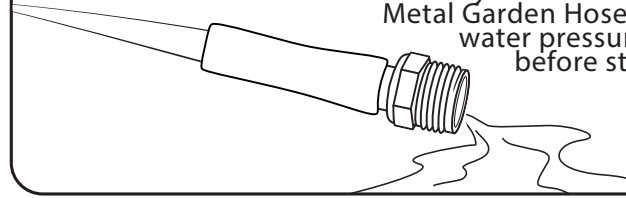

② Storing your hose

You can store your Metal Garden Hose® on just about any common hose reel or simply coil your hose next to your faucet.

TIP: When you are finished watering with your Metal Garden Hose®, it's best to release the water pressure from your hose before storing.

⚠ WARNING

1. The water in ANY garden hose may become contaminated and cause serious health effects.
   - Strangulation hazard. Hose wrapped around neck may cause serious injury or death.
   - Keep out of reach of children.
   - For general OUTDOOR use ONLY in applications under 80 psi.
   - DO NOT use this hose for commercial applications, in hot water applications, or high pressure applications. Doing so may cause serious personal injury and or damage/ destruction to the product.
2. However you can use it on the low pressure inlet side of a high pressure washer.
3. DO NOT leave this product unattended when it is in use or under pressure.
   - This product is NOT A TOY.