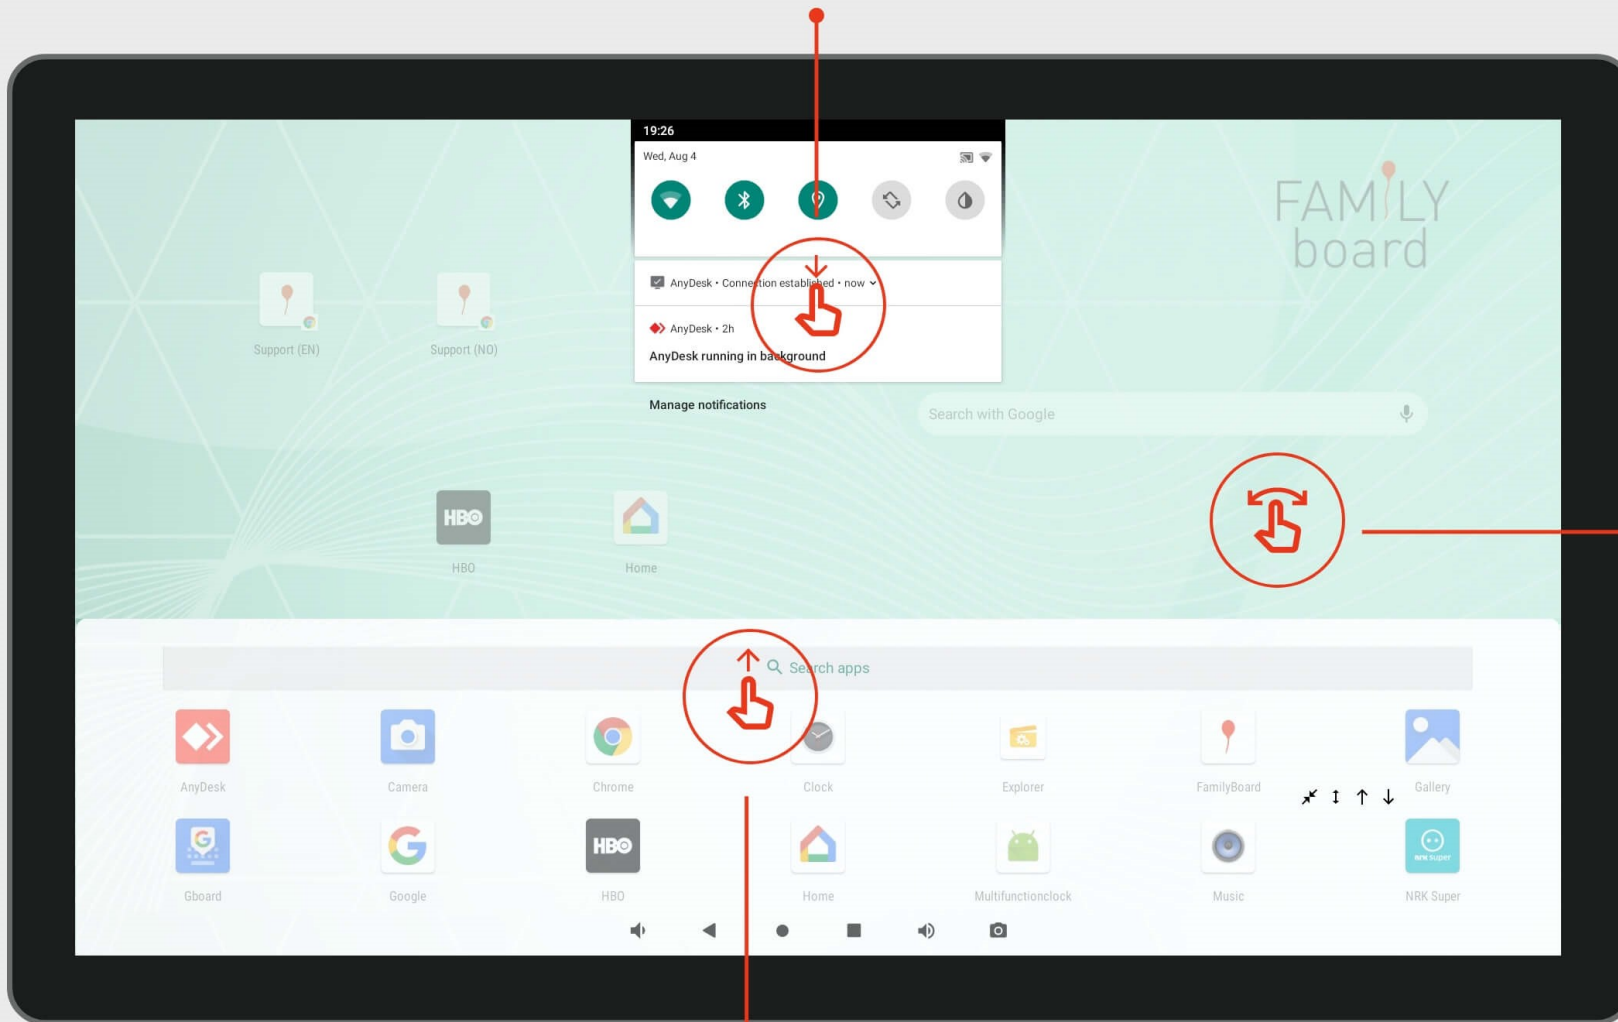

Swipe down from top
to access status icons

Swipe left to right on Home screen
to access other home screens

Swipe up from bottom
to access apps and settings