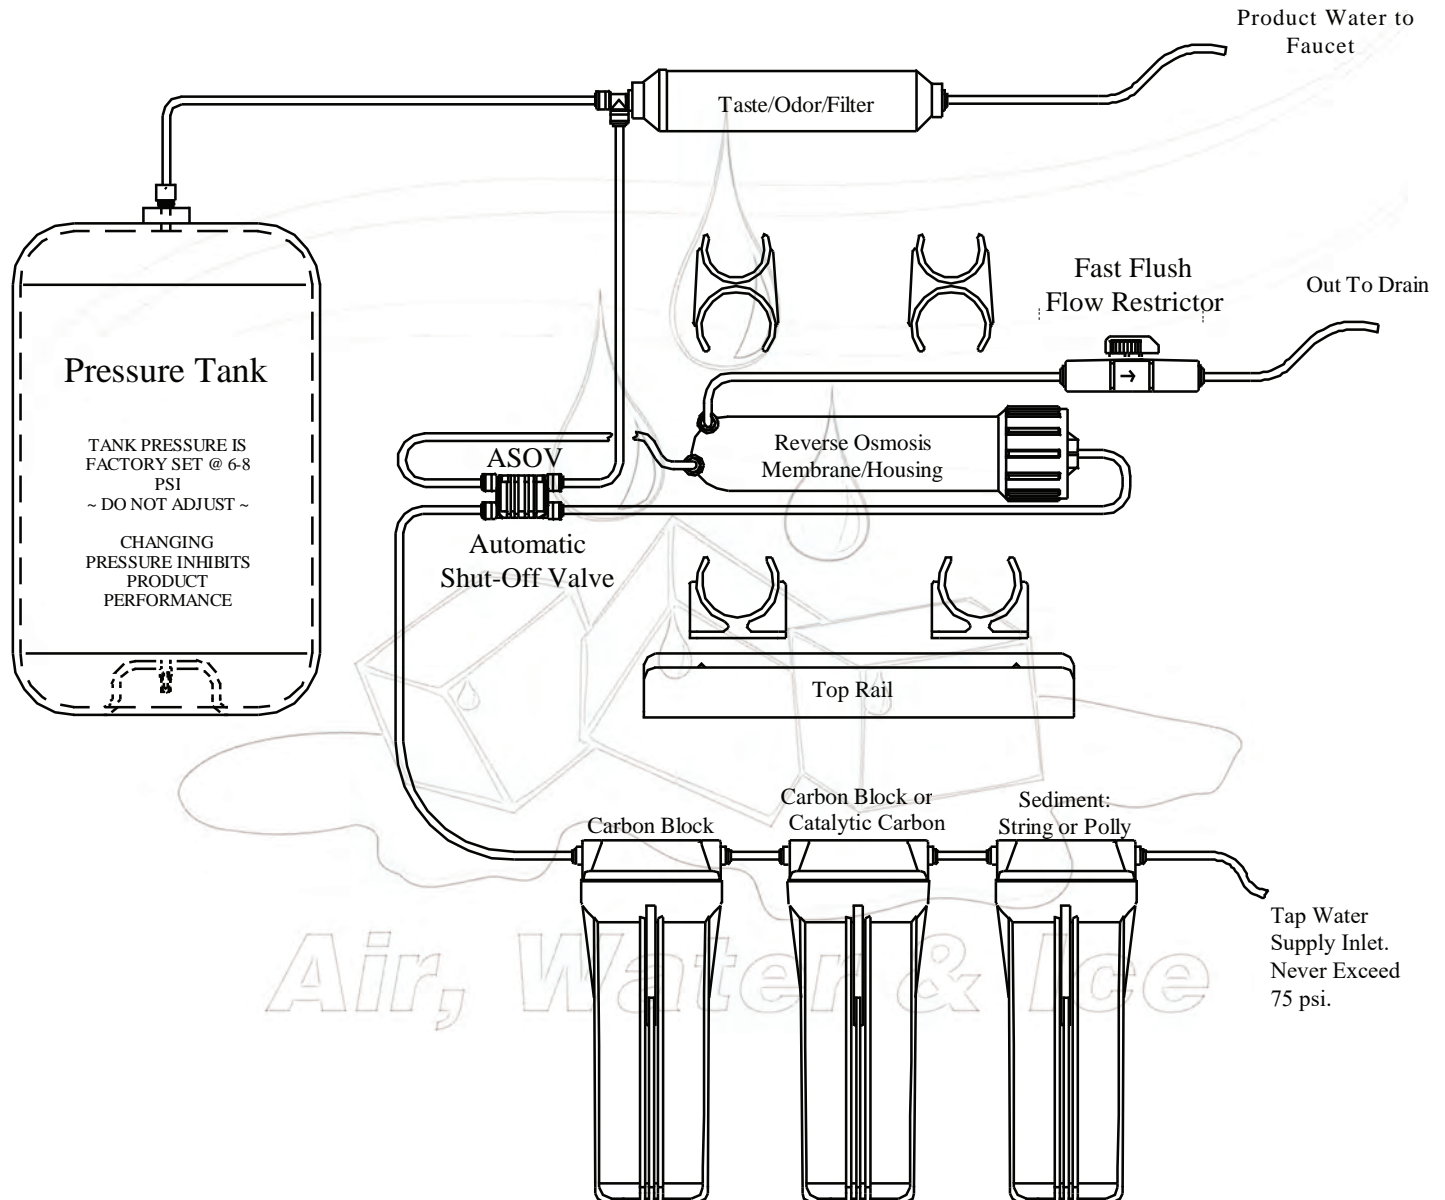

AIR WATER ICE, LLC Installation Diagram Water Cop

~Basic home reverse osmosis system layout~
Your unit's assembly may differ slightly