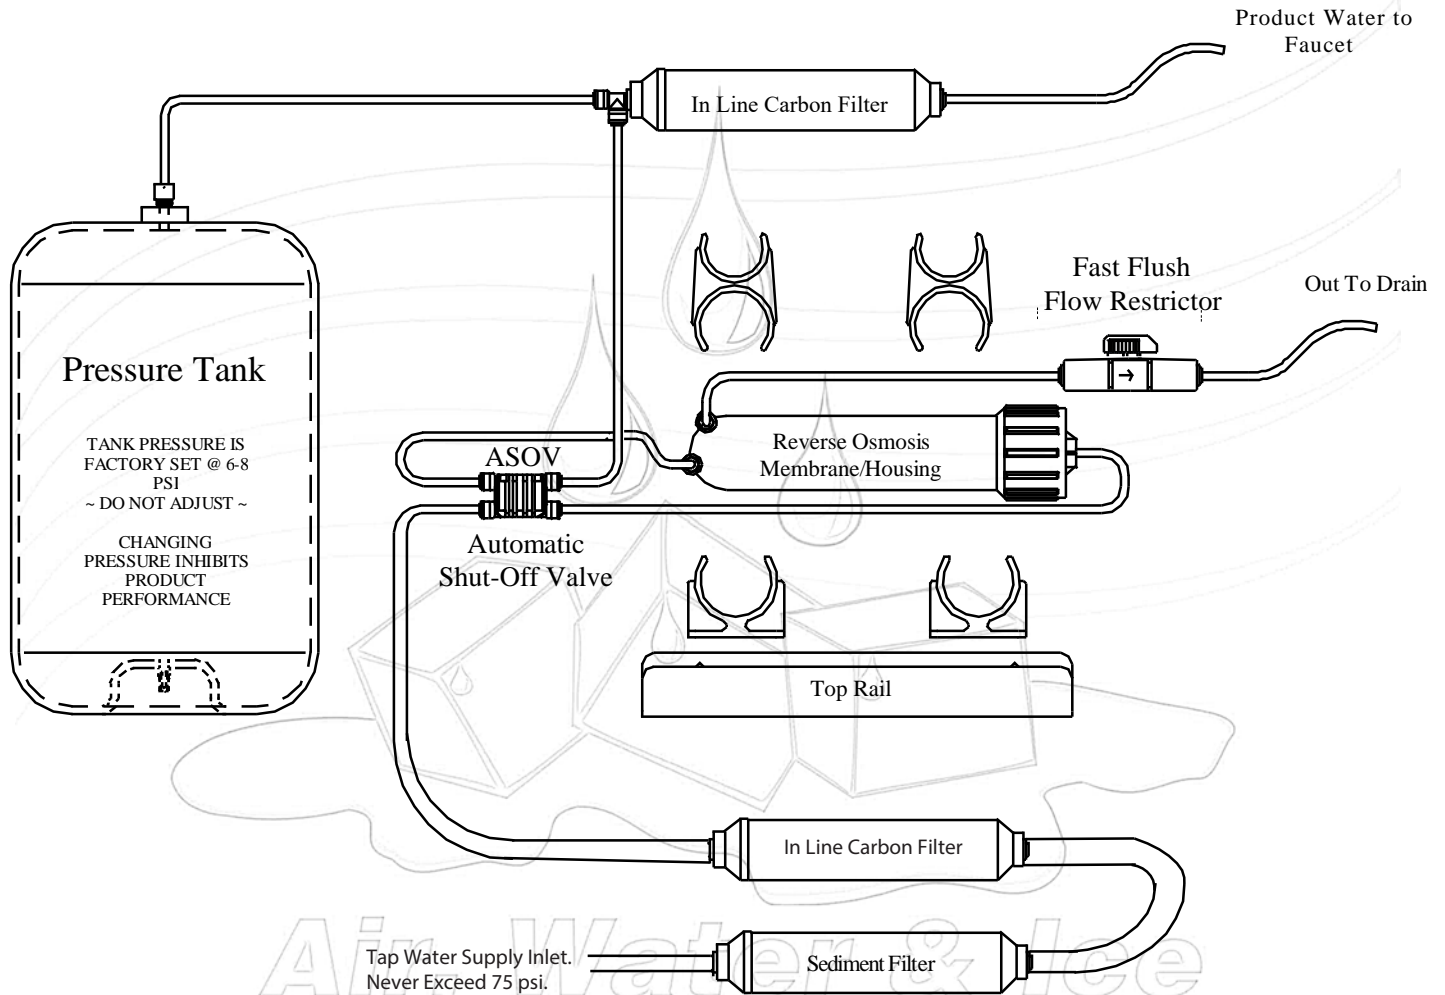

AIR WATER ICE, LLC

Installation Diagram

Mini Under Sink RO

~Basic home reverse osmosis system layout~
Your unit's assembly may differ slightly