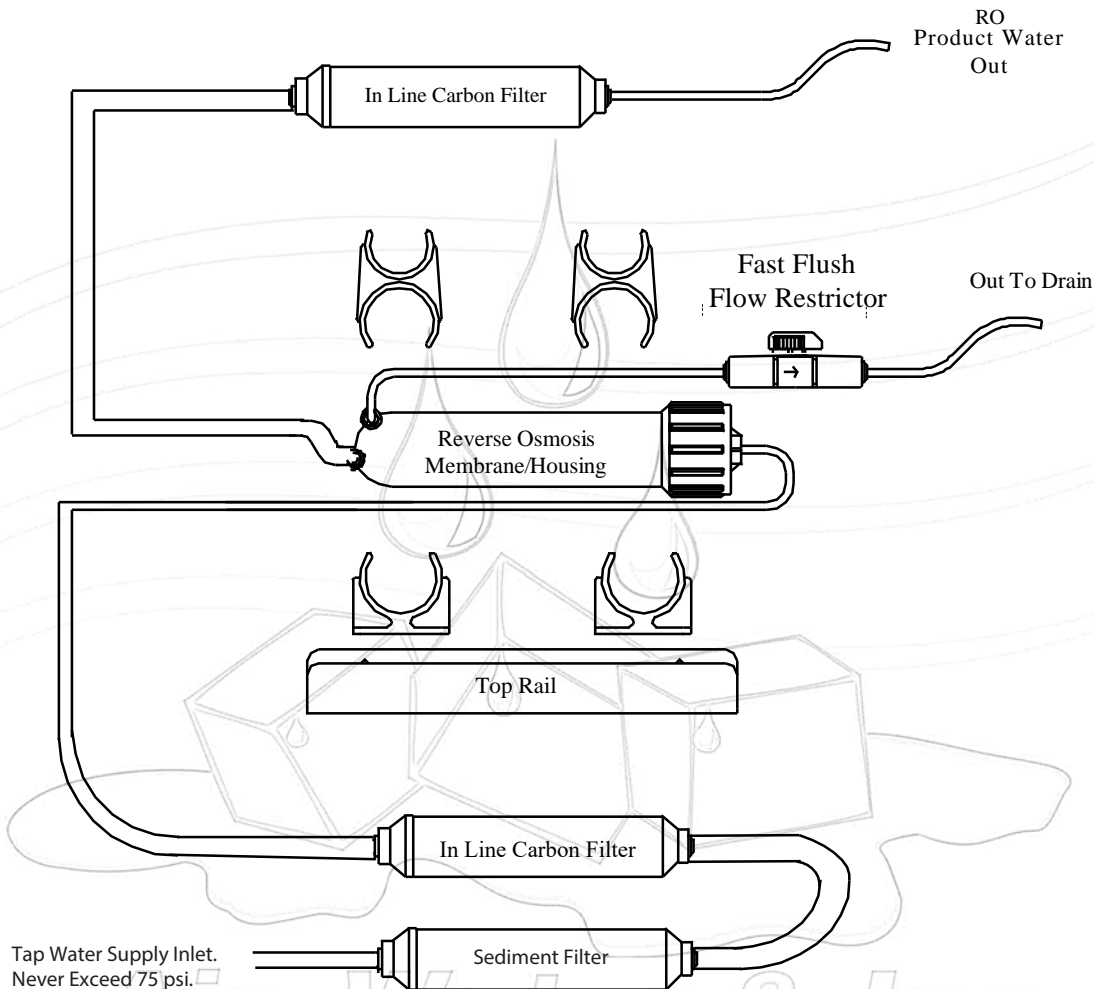

## Installation Diagram

### Mighty Mite

~Basic home reverse osmosis system layout~  
\*\*Your unit's assembly may differ slightly\*\*