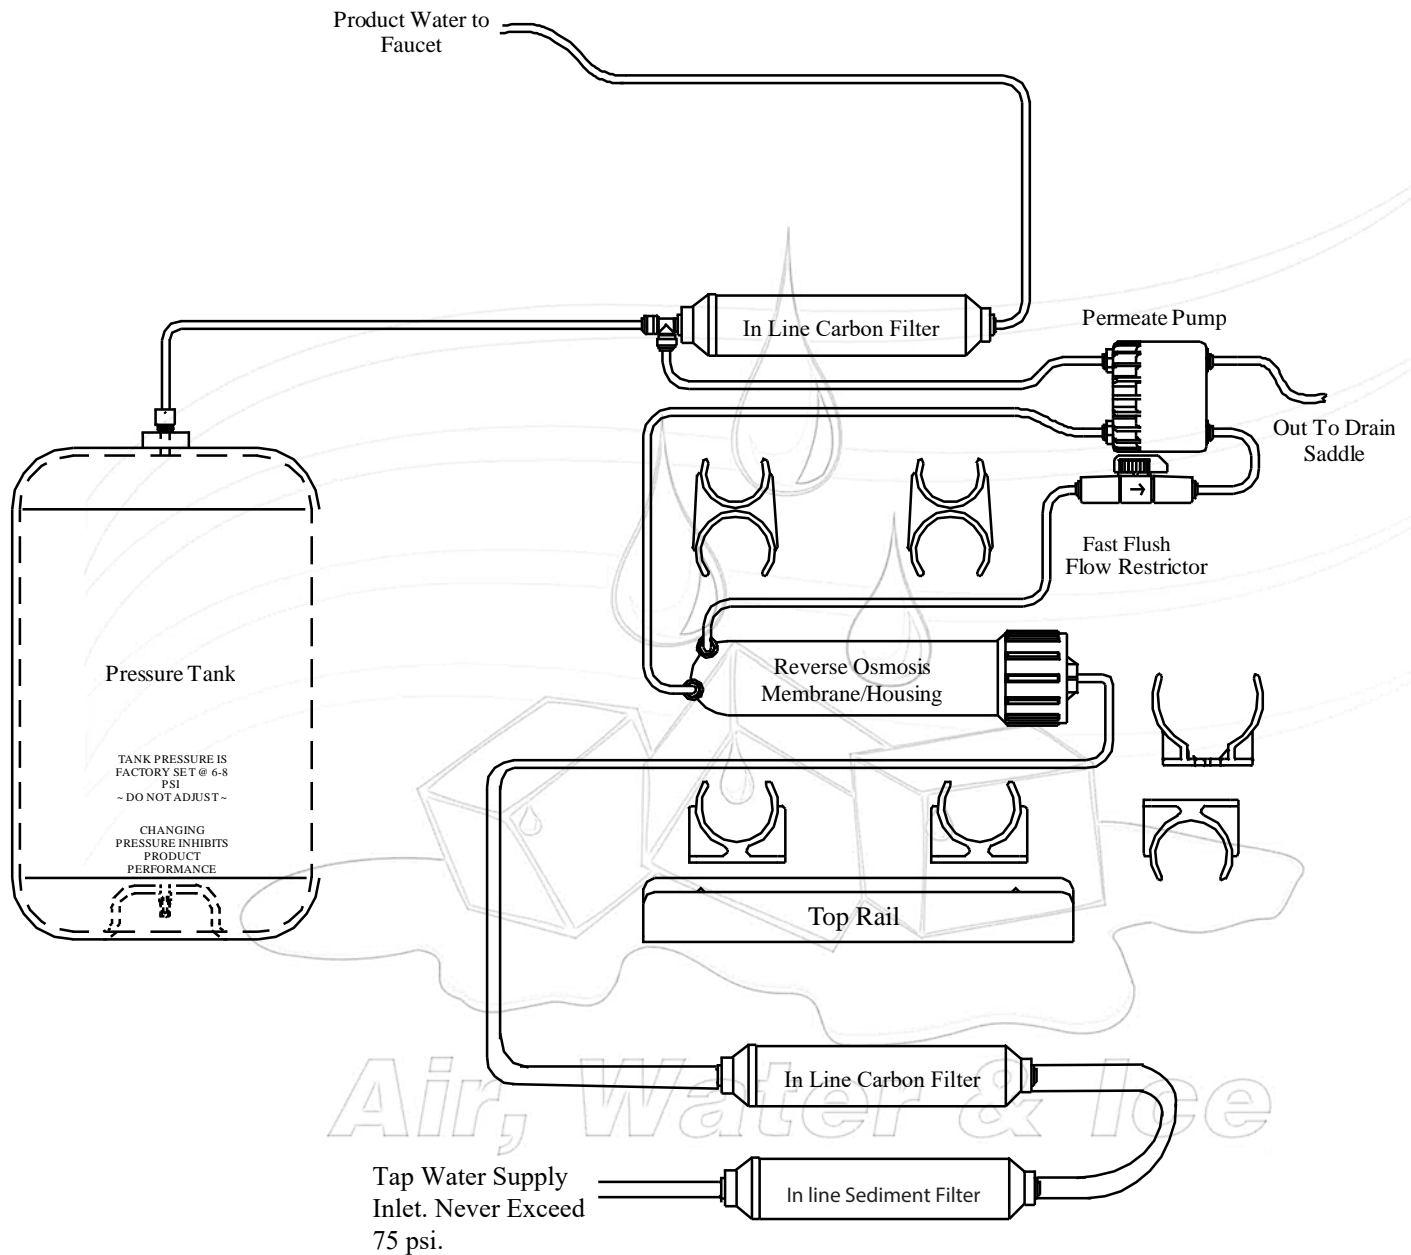

AIR WATER ICE, LLC.

Installation Diagram

Max 50 Under Sink RO

Basic Home Reverse Osmosis System Layout, *Your unit may differ slightly