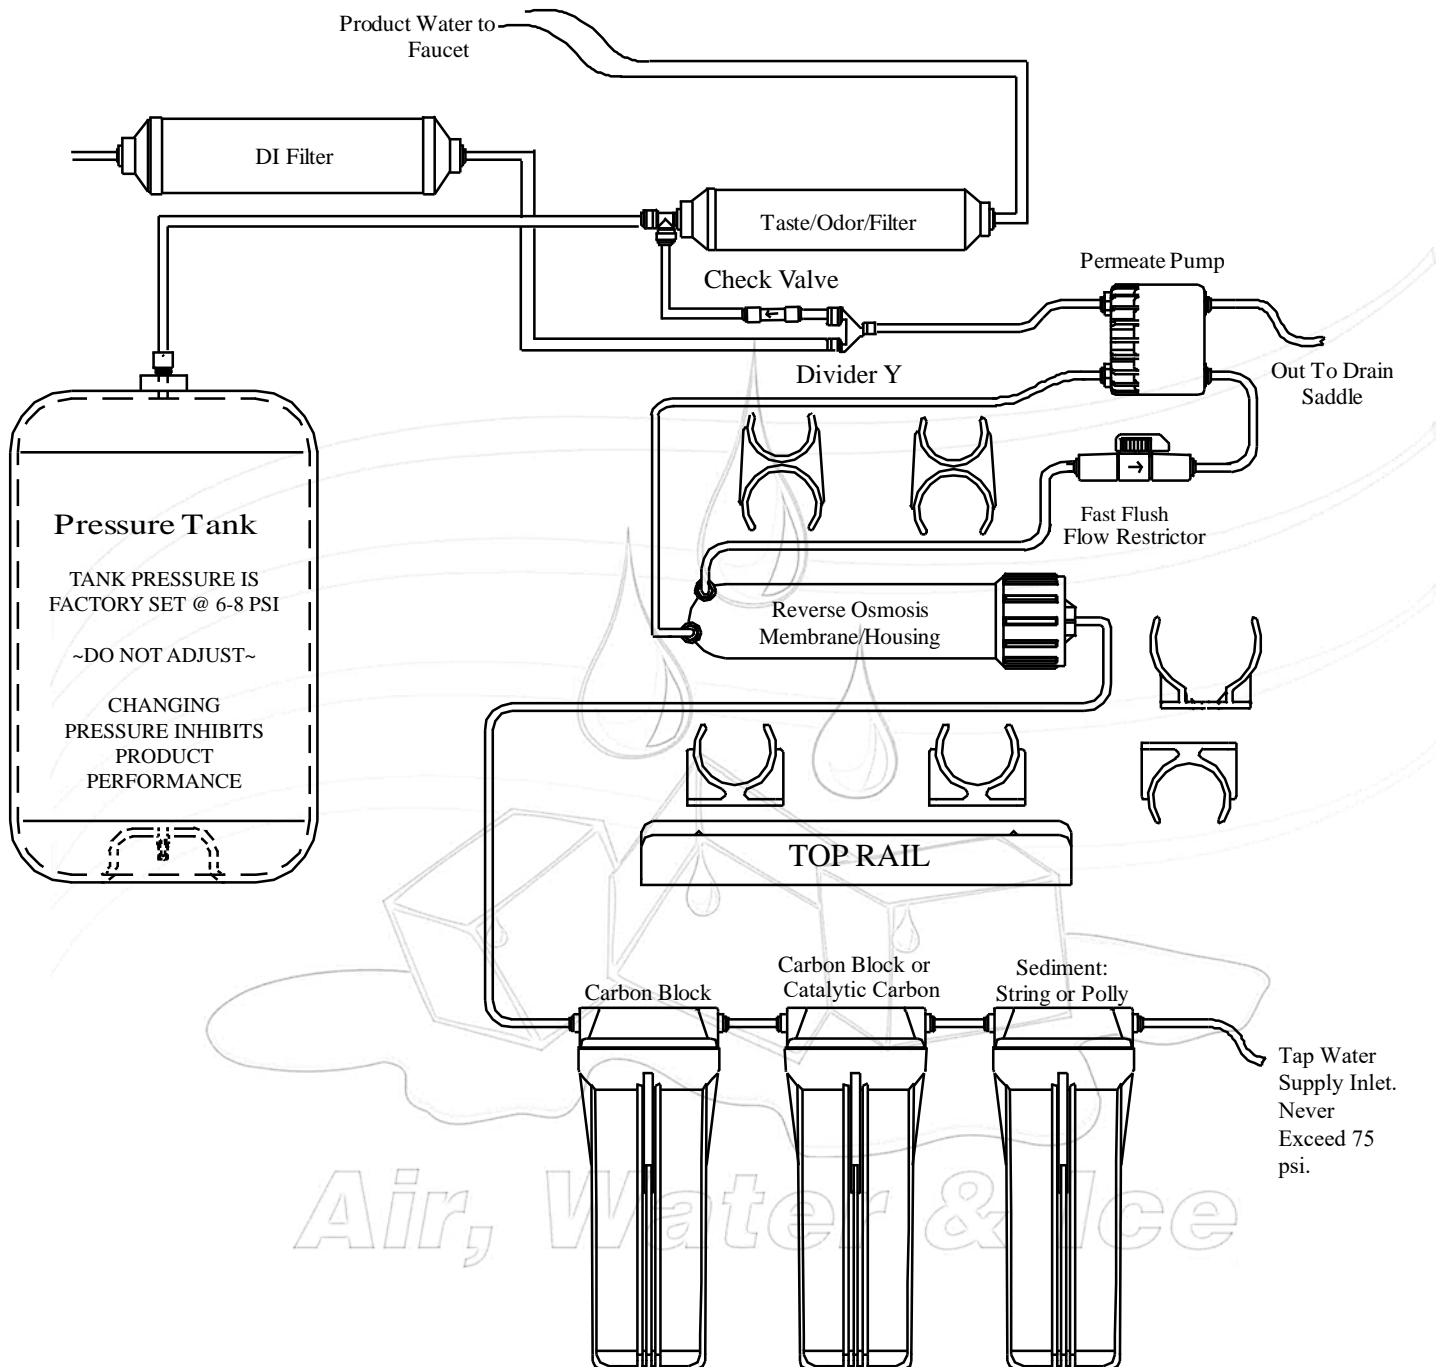

## Installation Diagram

### Dual Home Reef with Permeate Pump

Basic Home Reverse Osmosis System Layout, \*Your unit may differ slightly