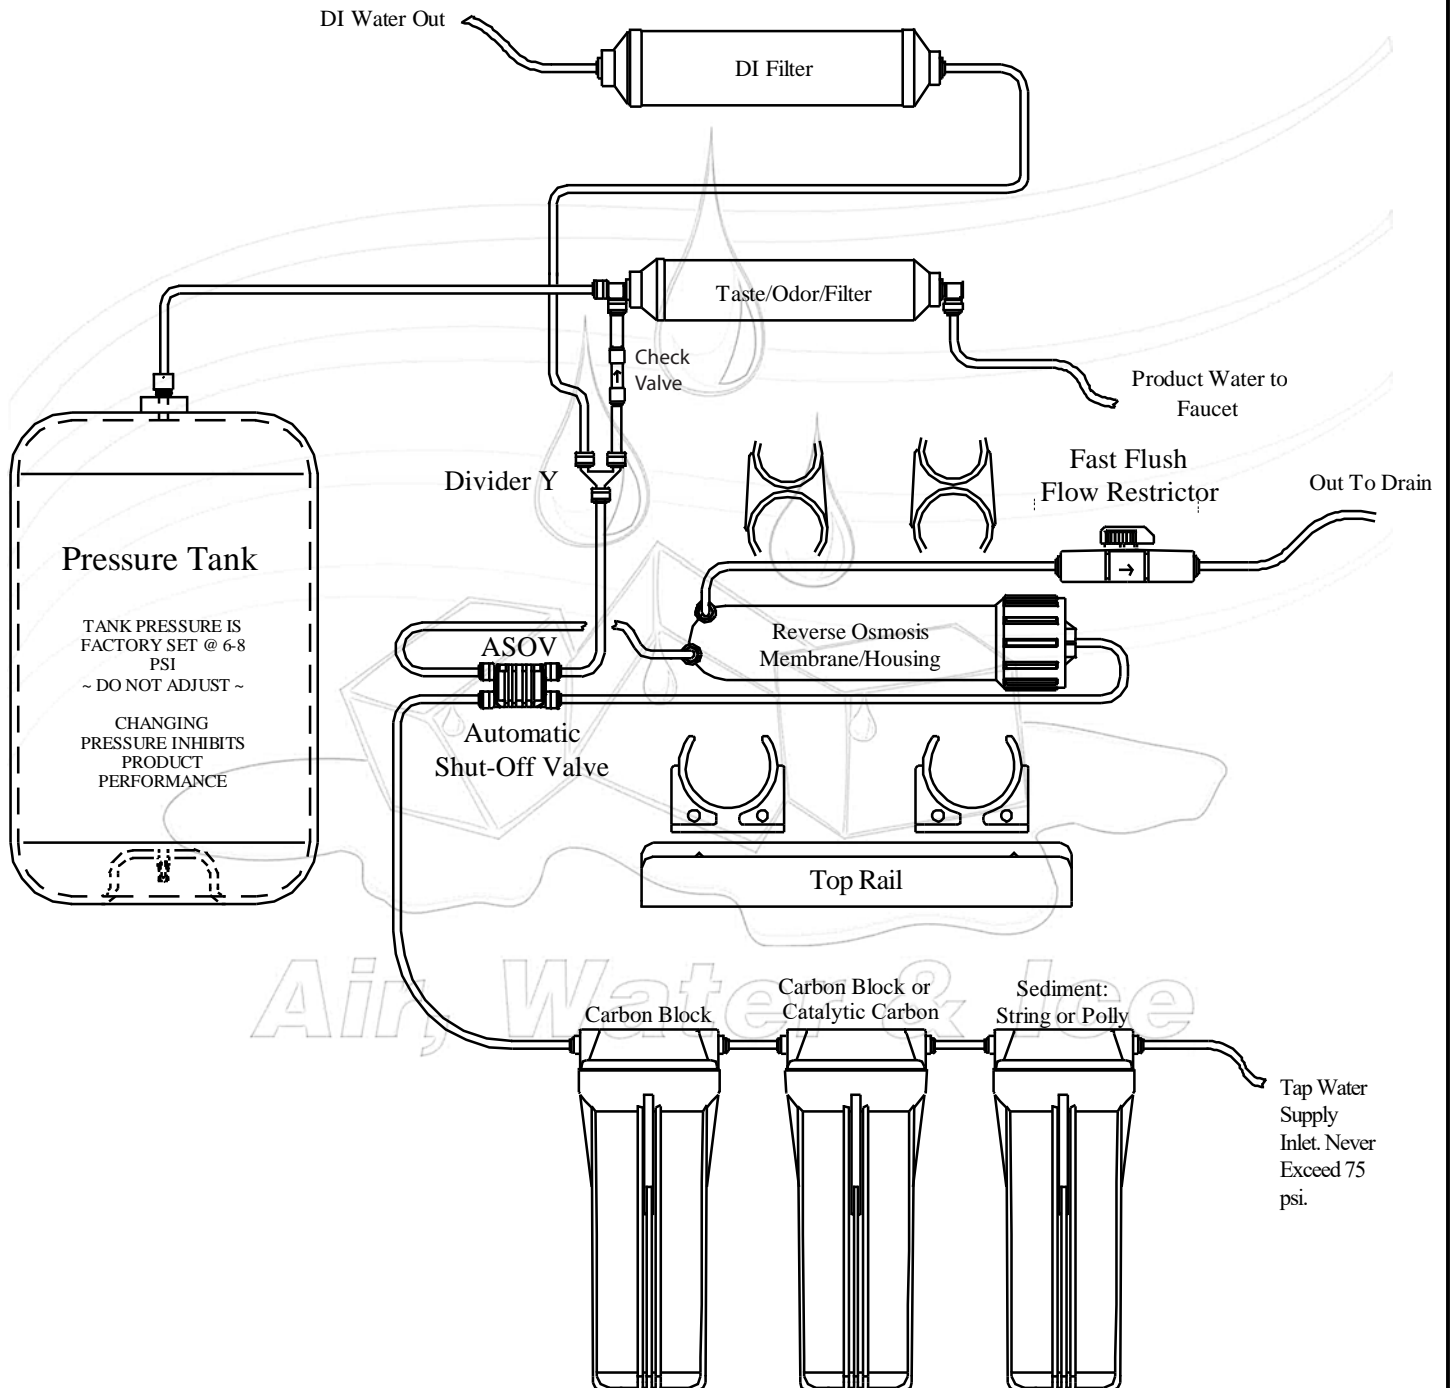

AIR WATER ICE, LLC

Installation Diagram

DUAL HOME REEF

Basic home reverse osmosis system layout *Your unit may differ slightly