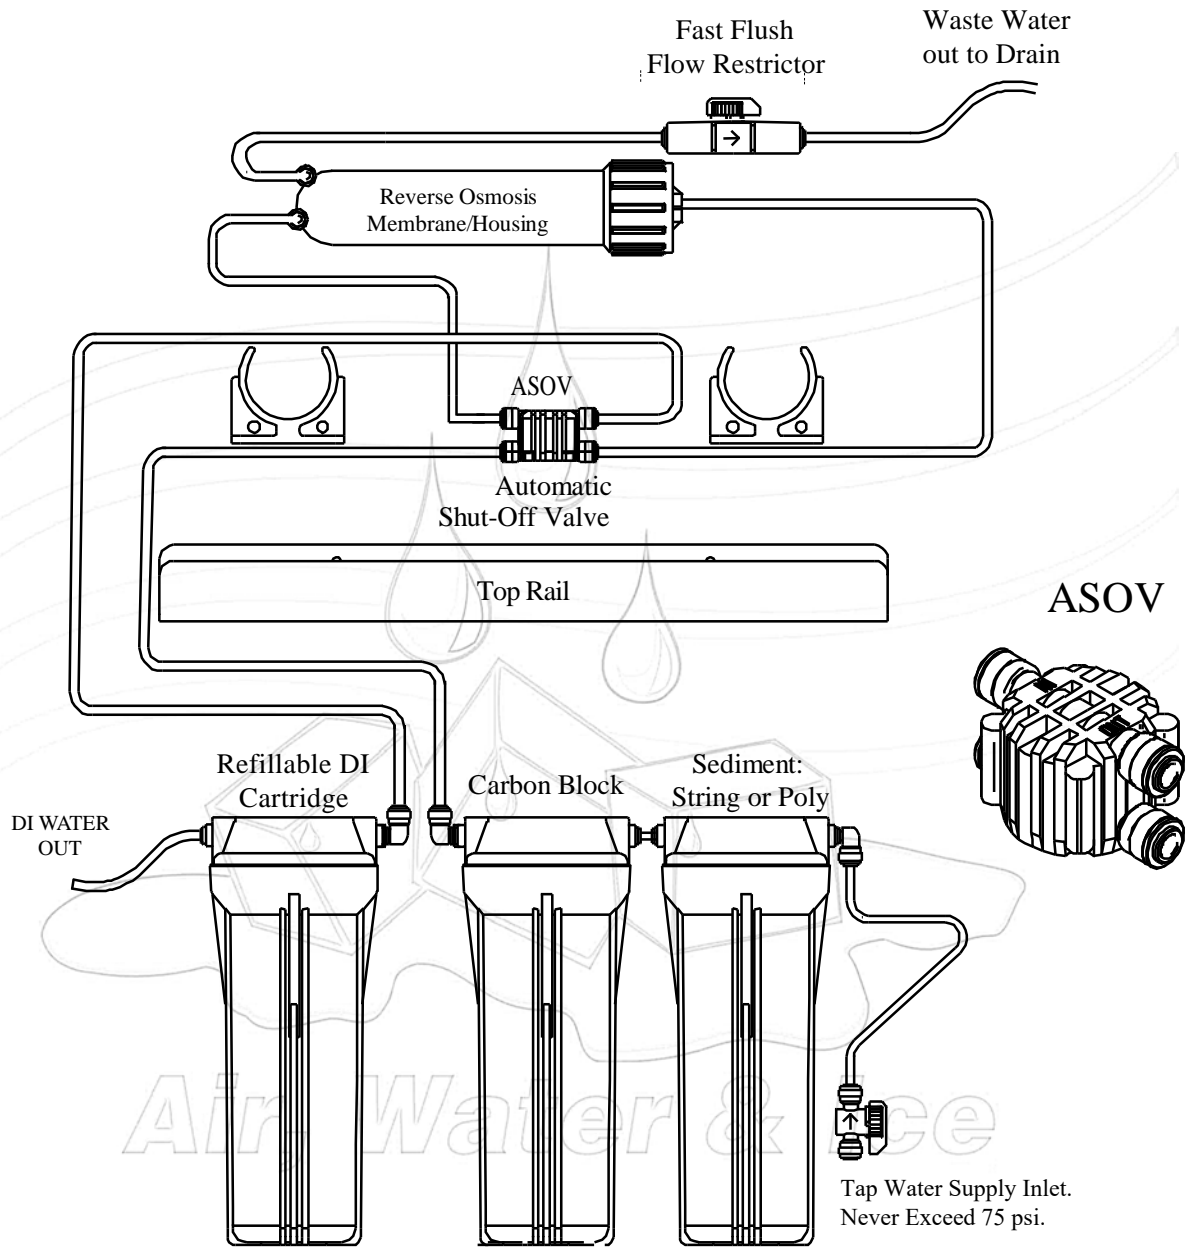

AIR WATER ICE, LLC Installation Diagram Cyclone 4 Stage

~Basic home reverse osmosis system layout~
Your unit's assembly may differ slightly