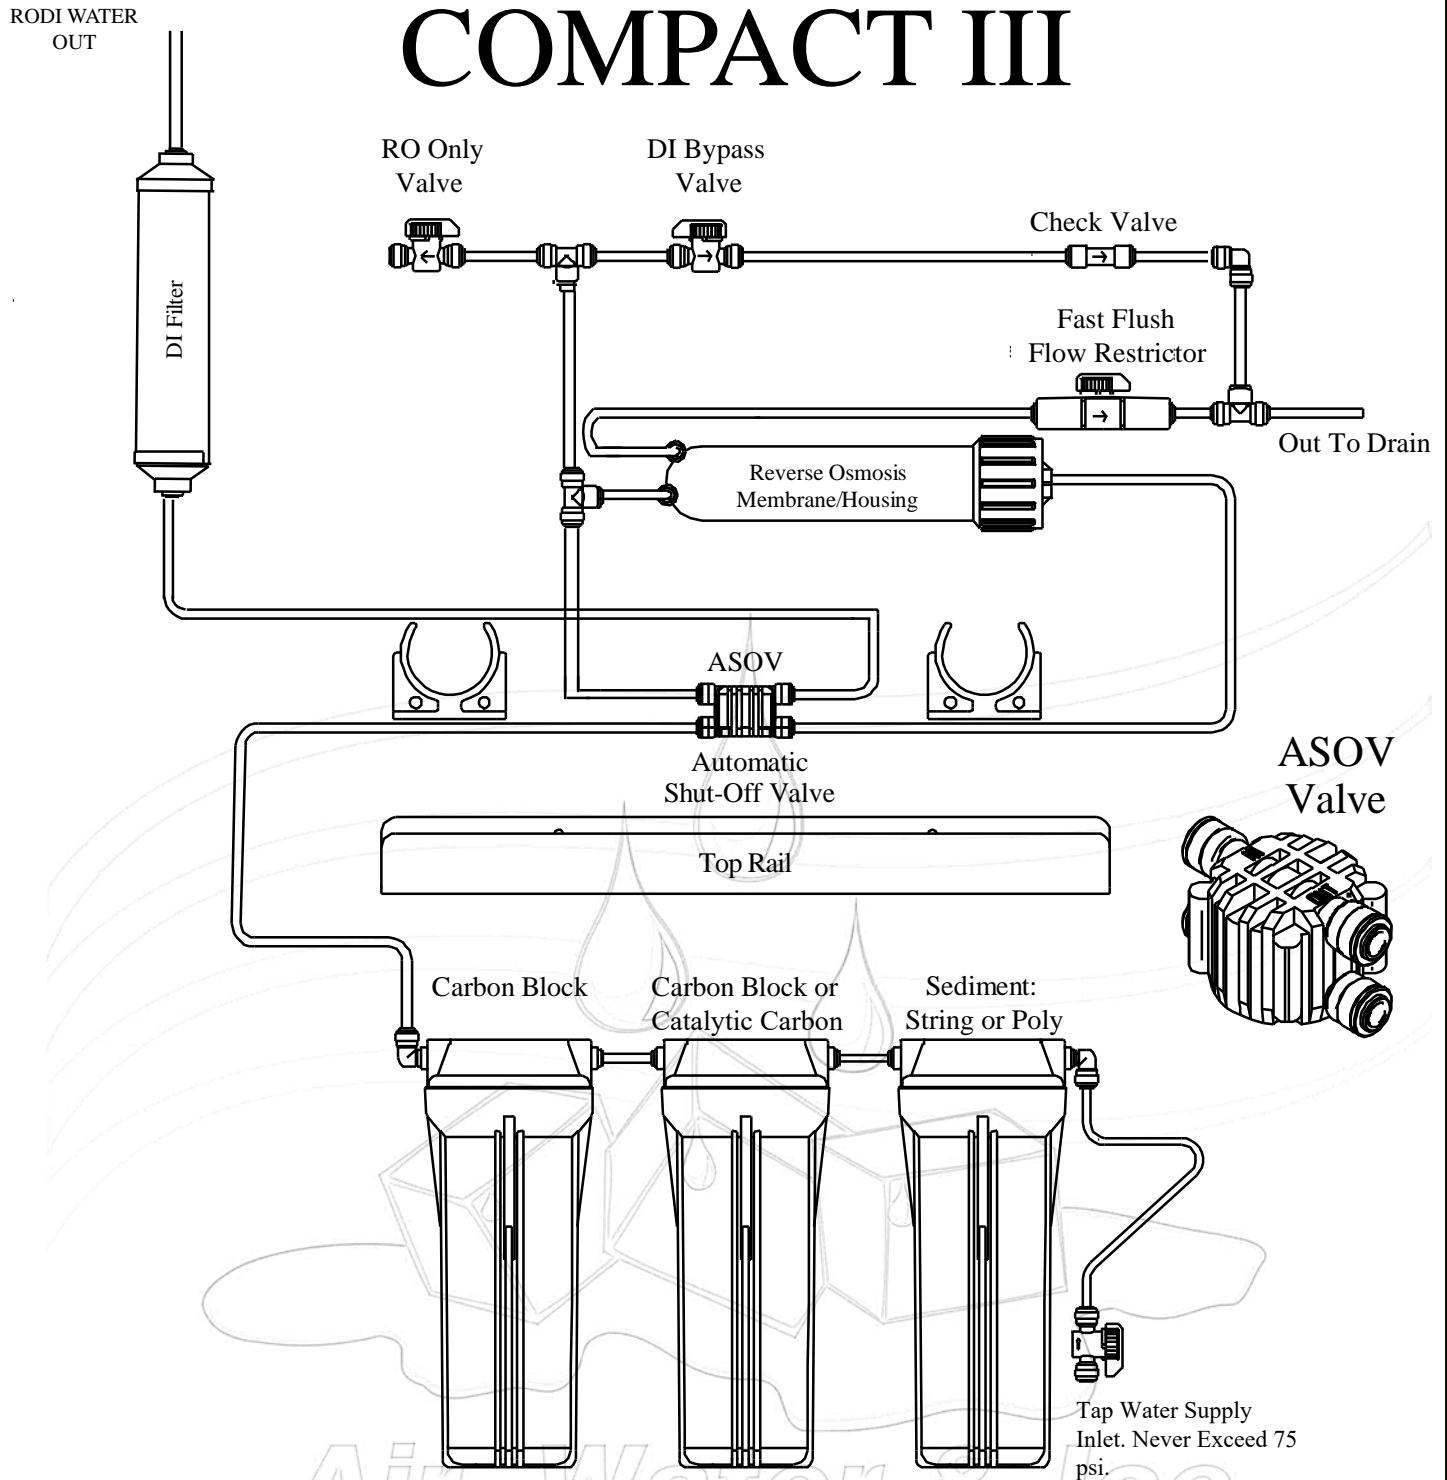

AIR WATER ICE, LLC

Installation Diagram

COMPACT III

~Basic home reverse osmosis system layout~
 Your unit's assembly may differ slightly