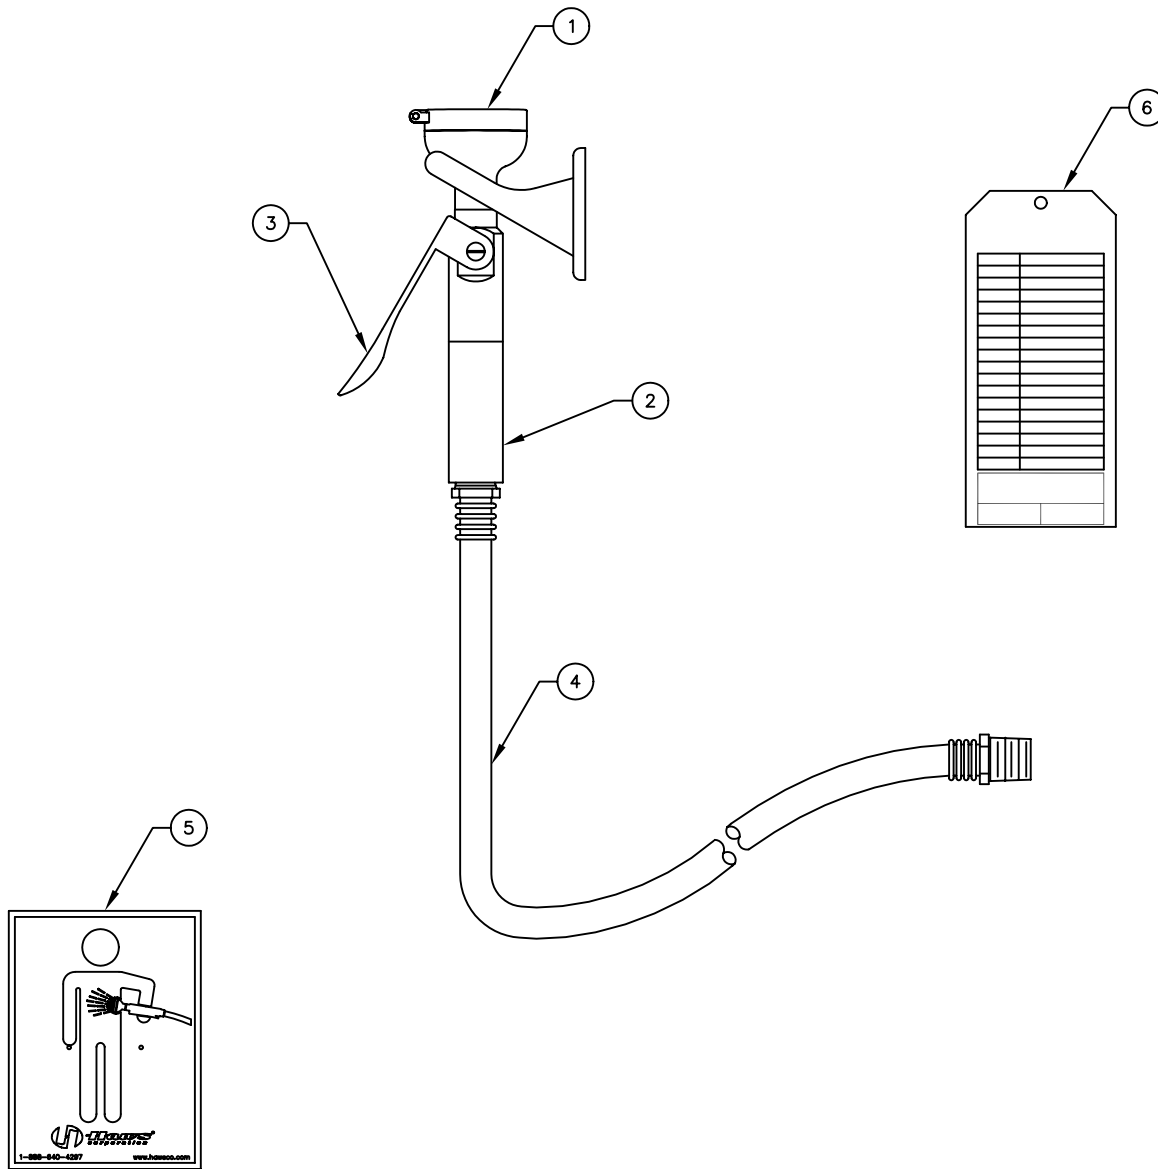

ITEM	DESCRIPTION
1	EYE/FACE WASH HEAD 0002974804
2	SP42 FLOW CONTROL
3	SP248 VALVE ASSEMBLY
4	SP140 HOSE ASSEMBLY
5	SP176 HOSE SPRAY SIGN
6	SP170 TEST TAG
7	-
-	VRKSP248 VALVE REPAIR KIT

PARTS BREAKDOWN

WHEN ORDERING PARTS PLEASE SPECIFY YOUR MODEL NUMBER

1455 KLEPPE LANE
SPARKS, NEVADA 89431
(775) 359-4712 FAX (775) 359-7424
E-MAIL: HAWS@HAWS.CO.COM
WEBSITE: WWW.HAWS.CO.COM

DRAWN BY: CLF	DATE: 03/17/93	CHECK BY:	APPVD BY:	SCALE: 1/2
TITLE: 8901B EYE/FACE WASH BODY SPRAY			PART NUMBER: 0002080191	
DRAWING TYPE: PARTS BREAKDOWN			DRAWING NUMBER: 11510C00	REV: 8