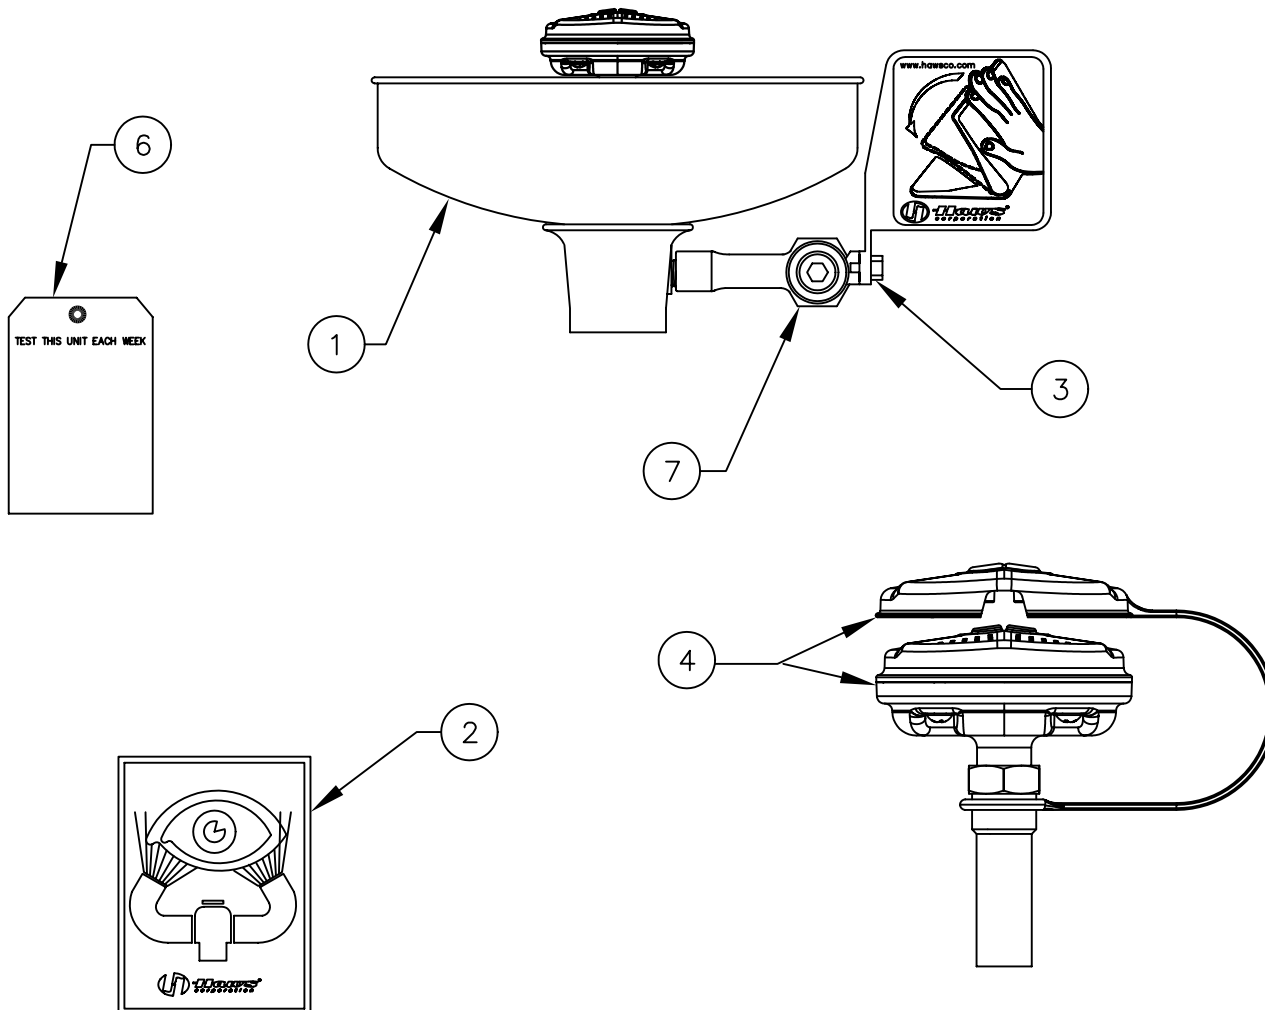

ITEM	DESCRIPTION
1	SP90 BOWL
2	SP175 EYEWASH SIGN
3	SP229 VALVE ASSEMBLY
4	SP65 EYE/FACE WASH ASS
5	--
6	SP170 TEST TAG
7	SP509 L-STRAINER
-	VRKEWSTR STR. REPAIR KIT
-	--

PARTS BREAKDOWN

SP65 EYE/FACE WASH ASSEMBLY
 (INCLUDES: EYE/FACE WASH HEAD (SHOWN),
 EYEWASH HEAD (NOT SHOWN), EYEWASH FLOW
 CONTROL (NOT SHOWN), DUST COVER (SHOWN))

REV	DESCRIPTION	ECN	DATE	BY/APVD
11	UPDATED PER ECN	4367	12/2/09	IR

**WHEN ORDERING
 PARTS PLEASE
 SPECIFY YOUR
 MODEL NUMBER**

		1455 KLEPPE LANE SPARKS, NEVADA 89431 (775) 359-4712 FAX (775) 359-7424 E-MAIL: HAWS@HAWS.CO.COM WEBSITE: WWW.HAWS.CO.COM	
		DRAWN BY: CLF DATE: 02/24/93 CHECK BY:	APPVD BY: SCALE: 1/2
TITLE: 7460 DRAWING TYPE: PARTS BREAKDOWN		PART NUMBER: 0002080052 DRAWING NUMBER: 11451C00 REV: 11	