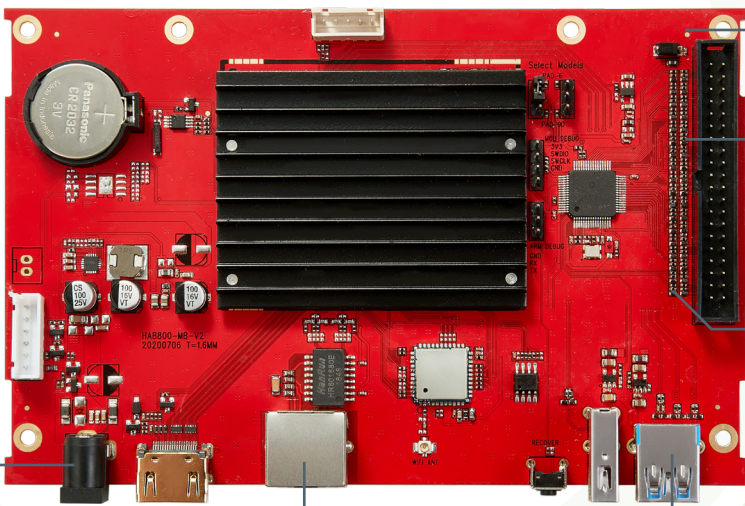

LEGENDS CONNECT FEATURES*

All Connections and Software Features are Fully Accessible from a Single Board

20 Licensed Arcade and Console Games Built-in

- Great single- and multi-player experiences for gamers of all ages
- A genre-spanning selection
- Even more games available!

Great Gaming

- Pause, Rewind, Save, and Load functionality
- Track your high scores
- Change aspect ratios and other visual parameters for exactly the look you want on the display of your choice
- Fun screensaver options to leave your Legends Connect in attract mode
- Parental controls

AtGames Leagues & Leaderboards™ (ALL)

- Premier event and high score tracking destination for the Legends connected home arcade series of products
- See active and upcoming solo- and team- based game events, as well as the top rankings - and where you place - for a growing selection of legendary games

LEGENDS ARCADE FAMILY PLATFORM**

ArcadeNet®

- Provides the option of instant play with no long downloads of a growing selection of games for one low monthly fee
- Compete against others to top the leaderboards! With a free ArcadeNet® account, high scores in select games are automatically uploaded and ranked. Log in to check out the top 5 or top 50 in the world, or see your personal ranking
- Play against others in select games in competitive online play!

BYOG™ - Bring Your Own Game™

- Free local streaming from your own PC and network of your digital game libraries from popular services
- Optional streaming from optimized servers of your digital PC game libraries from popular services; you can also create your own personal server setup
- Plug in a USB drive to access your own games

High-performance Wi-Fi, Ethernet, and Bluetooth support built right in

Live streaming through the most popular services

SDK for developers

*Some features are in beta or have limited game compatibility at this time. Firmware updates to add these and other features to the platform are released on a regular basis.
** Not all models support every Legends Arcade Platform feature

FOR MORE INFORMATION, VISIT [ATGAMES.NET/ARCADES](https://atgames.net/arcades)

@ATGAMESGAMING