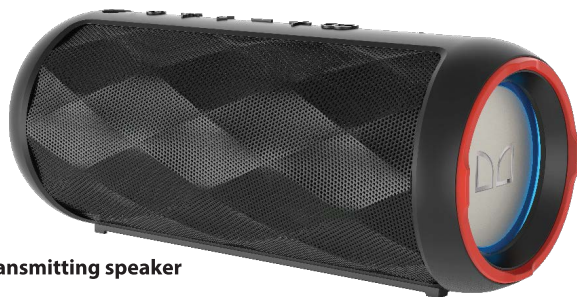

MONSTER® ROVE Quick Start Guide

For complete operational guidelines please refer to your user manual.

Connect Power & Charge

1. Connect the power cable to the speaker.
2. Plug the cable into a wall outlet.
3. Rove speaker will automatically begin to charge.
4. Press and hold the Power button  to turn the speaker on.

Manual Bluetooth Pairing

1. Activate Bluetooth function on your music device.
2. Place music device and speaker within pairing range (~3 ft).
3. Press and hold Bluetooth button  on speaker to enter pairing mode (flashing BLUE LED).
4. Connect to "Monster Rove" on your music device.
5. Speaker will automatically connect to music device (solid BLUE LED).

LED Light Functions

Turn Light ON/OFF
Press and hold the Light button  to turn LED lights on/off.

Change Color
Press the Light button  to cycle through different colors:

Change Brightness
While pressing and holding the light button , press Volume Up  to increase brightness. Press Volume Down  to decrease brightness.

EZ-SYNC Wireless Connection (Additional Speaker Sold Separately)

Transmitting speaker

Receiving speaker

Sync Together & Play Two ROVE Speakers

1. Connect music device to one speaker via Bluetooth, this will be the Transmitting speaker. (page 9 for reference)
2. Press and Hold the EZ-SYNC button  for 3 seconds on the Transmitting speakers to enter sync mode (WHITE LED next to EZ-SYNC button will flash). Transmitting speaker will automatically search for the nearest EZ-SYNC compatible speaker to connect to.
3. Both speakers are connected when EZ-SYNC light stays solid.
4. Speakers can be no further than 30ft apart for EZ-SYNC to work