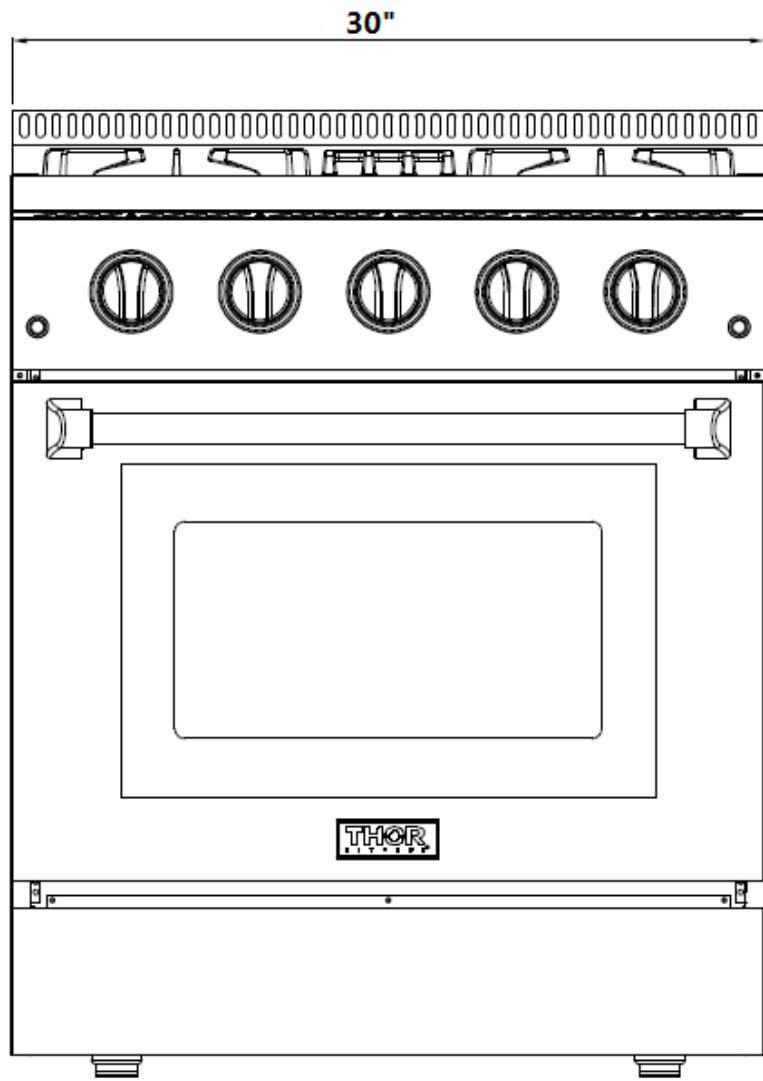

OVEN PERFORMANCE

Oven Capacity	4.2 cu. Ft
Bake Power	850 W (Top) / 3,000 W (Bottom)
Broil Power	3,500 W

TECHNICAL DETAILS

Fuel Type	Natural Gas / LP Convertible
Electrical Requirements	240V, 4-Prong 14-50R Power Outlet
Circuit Breaker (A)	30A
Frequency (Hz)	60 Hz

Product width	30"
Product height (from bottom to top of back splash)	38.47" - 39.47"
Product height (from bottom to top of side panel)	35.91" - 36.91"
Product depth (from back panel to bullnose)	27.86"
Product depth (from back panel to control panel)	26.47"
Product depth (from back panel to front of side panel)	24.19"
Depth of control panel (to the control panel face)	2.28"
Depth of control panel (to the bullnose)	3.67"
Cast iron cooking grate (W x L)	10 3/4" * 23"
Adjustable legs	Recommend not to exceed 1"
Required Cutout Size (W x D x H)	30 1/8" x 24.19" x 35.91(+1)"
Oven Cavity Dimension	24" W * 15 1/4" H * 18" D
Oven Rack Dimension	22 3/4" * 15 1/2"
Distance between Oven Rack	2 1/8"

NG: Input Pressure: 7 inches, Output Pressure: 5 inches
LP: Input Pressure: 11 inches Output Pressure: 10 inches
Regulator Location: Inside the kick Panel – Bottom Right
Size of Regulator: ½ inch

*No 240V, 4-Prong 14-50R Power Outlet
 Is provided with the product