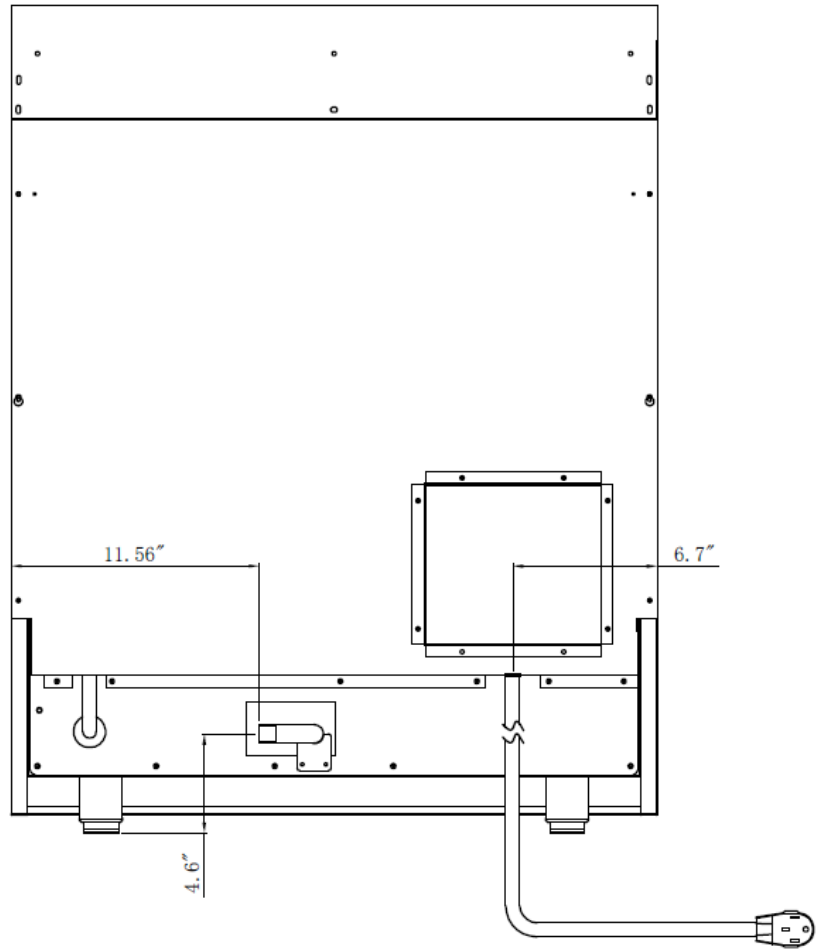

OVEN PERFORMANCE

Oven Capacity	4.2 cu. Ft
Bake Power	850 W (Top) / 3,000 W (Bottom)
Broil Power	3,500 W

TECHNICAL DETAILS

Fuel Type	Natural Gas / LP Convertible
Electrical Requirements	240V, 4-Prong 14-50R Power Outlet
Circuit Breaker (A)	30A
Frequency (Hz)	60 Hz

ACCESSORIES (NOT INCLUDED)

LPKHRD3088U	Liquid Propane Gas Conversion Kit
TR30SS	30-inch Telescopic Rack
ITHRD3088U	30-inch Island Trim
RG1022	Cast Iron Reversible Griddle

DIMENSION & WEIGHT

Product Dimension

Product width	30"
Product height (from bottom to top of back splash)	38.47" - 39.47"
Product height (from bottom to top of side panel)	35.91" - 36.91"
Product depth (from back panel to bullnose)	27.86"
Product depth (from back panel to control panel)	26.47"
Product depth (from back panel to front of side panel)	24.19"
Depth of control panel (to the control panel face)	2.28"
Depth of control panel (to the bullnose)	3.67"
Cast iron cooking grate (W x L)	10 3/4" * 23"
Adjustable legs	Recommend not to exceed 1"
Required Cutout Size (W x D x H)	30 1/8" x 24.19" x 35.91(+1)"
Oven Cavity Dimension	24" W * 15 1/4" H * 18" D
Oven Rack Dimension	22 3/4" * 15 1/2"
Distance between Oven Rack	2 1/8"

NG: Input Pressure: 7 inches, Output Pressure: 5 inches
LP: Input Pressure: 11 inches Output Pressure: 10 inches
Regulator Location: Inside the kick Panel – Bottom Right
Size of Regulator: ½ inch

*No 240V, 4-Prong 14-50R Power Outlet
 Is provided with the product