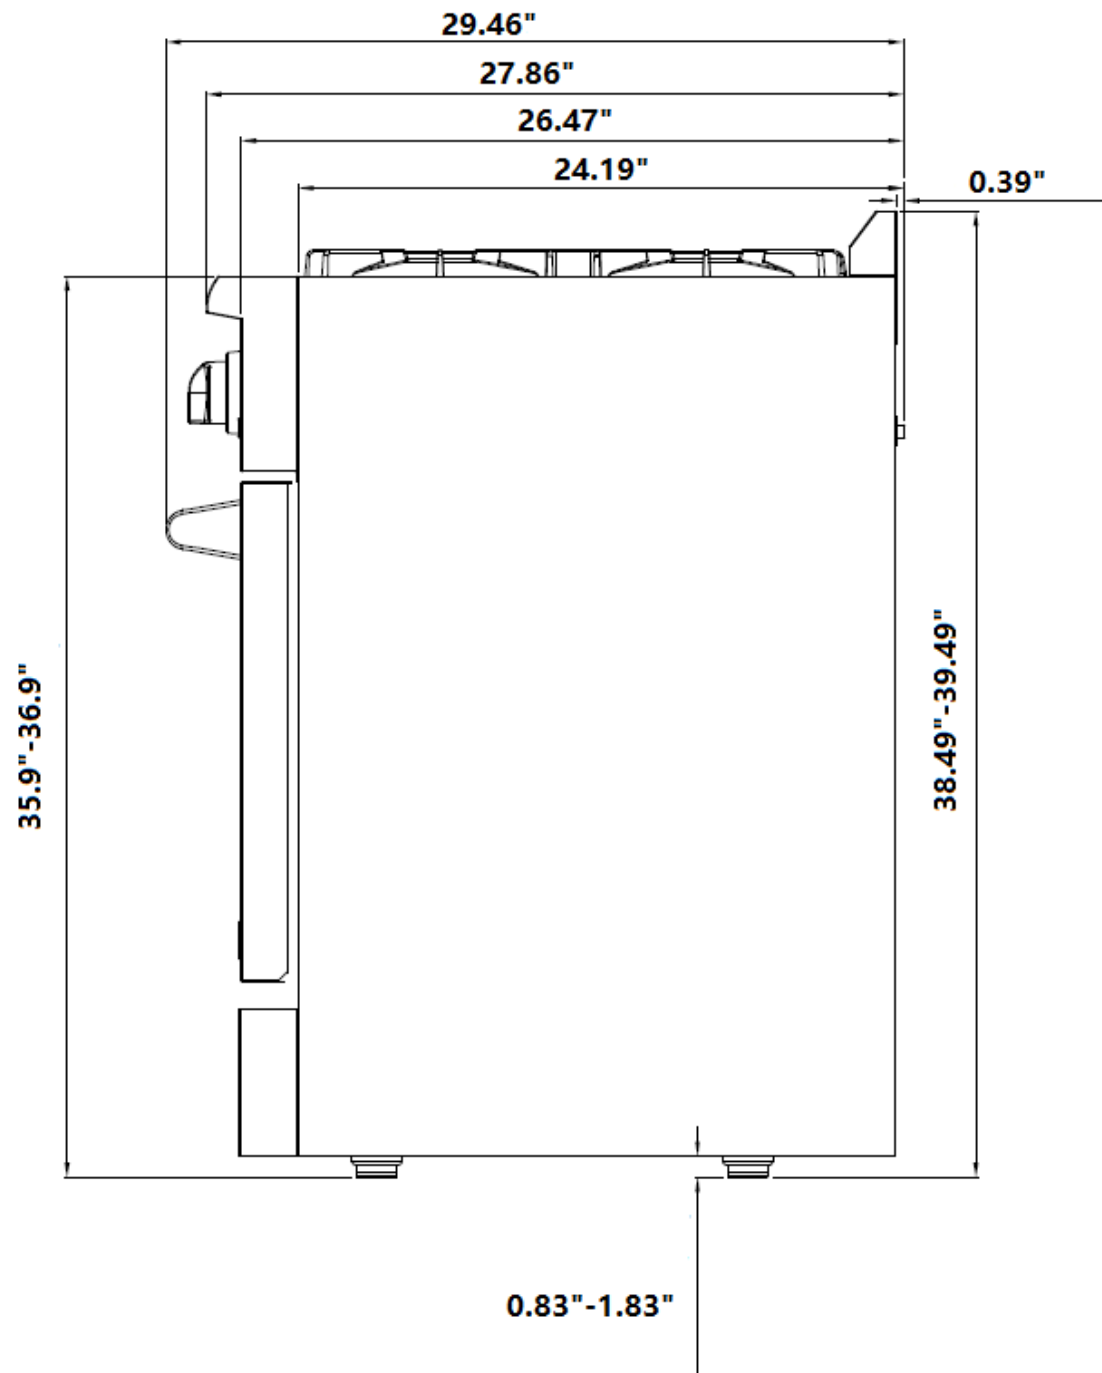

OVEN PERFORMANCE

Oven Capacity	4.2 cu. Ft
Bake Power	850 W (Top) / 3,000 W (Bottom)
Broil Power	3,500 W

TECHNICAL DETAILS

Fuel Type	Natural Gas / LP Convertible
Electrical Requirements	240V, 4-Prong 14-50R Power Outlet
Circuit Breaker (A)	30A
Frequency (Hz)	60 Hz

ACCESSORIES (NOT INCLUDED)

LPKHRD3088U	Liquid Propane Gas Conversion Kit
TR30SS	30-inch Telescopic Rack
ITHRD3088U	30-inch Island Trim
RG1022	Cast Iron Reversible Griddle

DIMENSION & WEIGHT

Product Dimension

Product width	30"
Product height (from bottom to top of back splash)	38.47" - 39.47"
Product height (from bottom to top of side panel)	35.91" - 36.91"
Product depth (from back panel to bullnose)	27.86"
Product depth (from back panel to control panel)	26.47"
Product depth (from back panel to front of side panel)	24.19"
Depth of control panel (to the control panel face)	2.28"
Depth of control panel (to the bullnose)	3.67"
Cast iron cooking grate (W x L)	10 3/4" * 23"
Adjustable legs	Recommend not to exceed 1"
Required Cutout Size (W x D x H)	30 1/8" x 24.19" x 35.91(+1)"
Oven Cavity Dimension	24" W * 15 1/4" H * 18" D
Oven Rack Dimension	22 3/4" * 15 1/2"
Distance between Oven Rack	2 1/8"

NG: Input Pressure: 7 inches, Output Pressure: 5 inches
LP: Input Pressure: 11 inches Output Pressure: 10 inches
Regulator Location: Inside the kick Panel – Bottom Right
Size of Regulator: ½ inch

*No 240V, 4-Prong 14-50R Power Outlet
 Is provided with the product