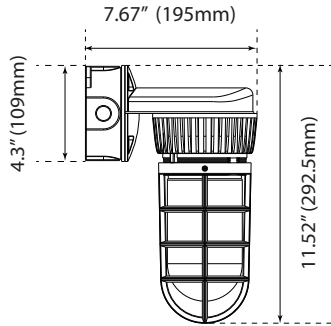

FEATURES

- Energy Star Qualified
- L70 Rated Chip for over 100,000 projected life hours
- IP65 Rated / UL 1598 for use in wet locations
- Frosted glass diffuser provides you glare-free light
- High efficacy with 90 lumen per watt
- High-temperature silicone gasket protects against moisture and dust
- 2KV surge protection
- Material: Die-Cast Aluminum / Glass
- Four 1/2" conduit entries for easy wiring
- Input line voltage: 120-277V
- Operating temperature: -4°F - 122°F

20W-Wall Mount

Weight: 3.80-lbs

20W-Ceiling Mount

Weight: 3.80-lbs

■ ORDERING

Watts (W)	Ordering Code	Description	Color Temp (K)	Lumens (lm)	Equiv. Wattage (HID/Incandescent)	Mount	Voltage	Rated Hrs	IP65 Rated	Energy Star
20	7604	LED-FXVTJ20/830/MV-WM	3000K	1,700	150	Wall	120-277	50,000	•	•
20	7605	LED-FXVTJ20/840/MV-WM	4000K	1,700	150	Wall	120-277	50,000	•	•
20	7606	LED-FXVTJ20/830/MV-CM	3000K	1,700	150	Ceiling	120-277	50,000	•	•
20	7607	LED-FXVTJ20/840/MV-CM	4000K	1,700	150	Ceiling	120-277	50,000	•	•

PHOTOMETRICS CHART

VTJ 20W (Wall Mount)

Energy Star

Illuminance at a Distance

Center Beam fc	Beam Width	2.5ft	5.0ft	7.5ft	10.0ft	12.5ft	15.0ft
59.6 fc	20.4 ft	20.3 ft	40.7 ft	61.0 ft	81.4 ft	101.7 ft	122.0 ft
14.9 fc	40.8 ft	40.7 ft	81.4 ft	122.0 ft	162.6 ft	203.2 ft	243.8 ft
6.62 fc	81.2 ft	81.0 ft	162.0 ft	243.0 ft	324.0 ft	405.0 ft	486.0 ft
3.73 fc	161.6 ft	161.4 ft	322.8 ft	484.2 ft	645.6 ft	807.0 ft	968.4 ft
2.38 fc	102.0 ft	101.7 ft	203.4 ft	305.1 ft	406.8 ft	508.5 ft	610.2 ft
1.66 fc	122.4 ft	122.0 ft	244.0 ft	366.0 ft	488.0 ft	610.0 ft	732.0 ft