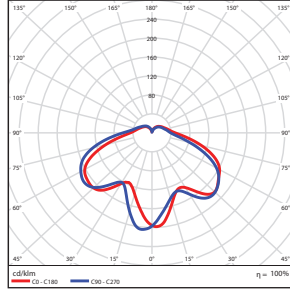

VTJ 20W (Ceiling Mount)

Energy Star