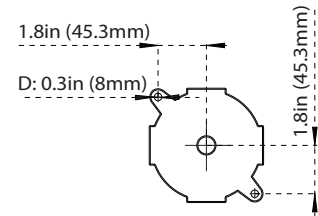

20W-Wall Mount

Weight: 3.80-lbs

20W-Ceiling Mount

Weight: 3.80-lbs

■ ORDERING

Watts (W)	Ordering Code	Description	Color Temp (K)	Lumens (lm)	Equiv. Wattage (HID/Incandescent)	Mount	Voltage	Rated Hrs	IP65 Rated	Energy Star
20	7604	LED-FXVTJ20/830/MV-WM	3000K	1,700	150	Wall	120-277	50,000	•	•
20	7605	LED-FXVTJ20/840/MV-WM	4000K	1,700	150	Wall	120-277	50,000	•	•
20	7606	LED-FXVTJ20/830/MV-CM	3000K	1,700	150	Ceiling	120-277	50,000	•	•
20	7607	LED-FXVTJ20/840/MV-CM	4000K	1,700	150	Ceiling	120-277	50,000	•	•

PHOTOMETRICS CHART

VTJ 20W (Wall Mount)

Energy Star

Illuminance at a Distance

Center Beam fc	Beam Width	2.5ft	5.0ft	7.5ft	10.0ft	12.5ft	15.0ft
59.6 fc	20.4 ft	20.3 ft	40.7 ft	61.0 ft	81.4 ft	101.7 ft	122.0 ft
14.9 fc	40.8 ft	40.7 ft	81.4 ft	122.0 ft	162.6 ft	203.2 ft	243.8 ft
6.62 fc	81.2 ft	81.0 ft	162.0 ft	243.0 ft	324.0 ft	405.0 ft	486.0 ft
3.73 fc	161.6 ft	161.4 ft	322.8 ft	484.2 ft	645.6 ft	807.0 ft	968.4 ft
2.38 fc	102.0 ft	101.7 ft	203.4 ft	305.1 ft	406.8 ft	508.5 ft	610.2 ft
1.66 fc	122.4 ft	122.0 ft	244.0 ft	366.0 ft	488.0 ft	610.0 ft	732.0 ft

■ Vert. Spread: 152.5°
■ Horiz. Spread: 152.4°

VTJ 20W (Ceiling Mount)

Energy Star

Illuminance at a Distance

Center Beam fc	Beam Width	2.5ft	5.0ft	7.5ft	10.0ft	12.5ft	15.0ft
59.6 fc	20.4 ft	20.3 ft	40.7 ft	61.0 ft	81.4 ft	101.7 ft	122.0 ft
14.9 fc	40.8 ft	40.7 ft	81.4 ft	122.0 ft	162.6 ft	203.2 ft	243.8 ft
6.62 fc	81.2 ft	81.0 ft	162.0 ft	243.0 ft	324.0 ft	405.0 ft	486.0 ft
3.73 fc	161.6 ft	161.4 ft	322.8 ft	484.2 ft	645.6 ft	807.0 ft	968.4 ft
2.38 fc	102.0 ft	101.7 ft	203.4 ft	305.1 ft	406.8 ft	508.5 ft	610.2 ft
1.66 fc	122.4 ft	122.0 ft	244.0 ft	366.0 ft	488.0 ft	610.0 ft	732.0 ft