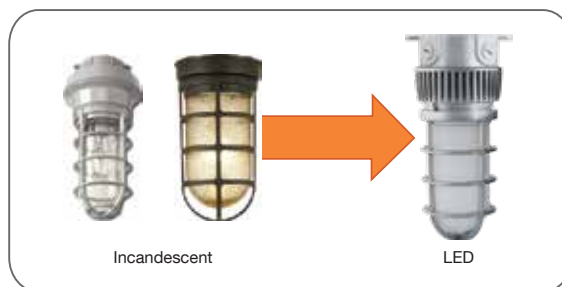

JELLY JAR (VTJ)

Project
Schedule
Date
Notes

DESCRIPTION

naturaLED® LED Vapor Tight Jelly Jar (VTJ) are designed to replace incandescent and CFL fixtures with long-lasting illumination over doorways, scaffolding, construction sites, and many more applications. Our naturaLED® LED Vapor Tight Jelly Jars are IP65 Rated against ingress of dust, pressurized water and harsh environments. Constructed with cast aluminum housing and glass lens. Available in two different mounting options: ceiling and wall, 65% less energy and zero maintenance cost for up to 50,000+ average life hours.

FEATURES

- Energy Star Qualified
- L70 Rated Chip for over 100,000 projected life hours
- IP65 Rated / UL 1598 for use in wet locations
- Frosted glass diffuser provides you glare-free light
- High efficacy with 90 lumen per watt
- High-temperature silicone gasket protects against moisture and dust
- 2KV surge protection
- Material: Die-Cast Aluminum / Glass
- Four 1/2" conduit entries for easy wiring
- Input line voltage: 120-277V
- Operating temperature: -4°F - 122°F

REPLACEMENT SAVINGS

Replace Incandescent and CFL with LED

APPLICATIONS

- Security Lighting
- Doorway
- Scaffolding Lighting
- Construction Sites Lighting
- Fire Hydrants

WARRANTY

- 5 Year Warranty

■ SPECIFICATIONS