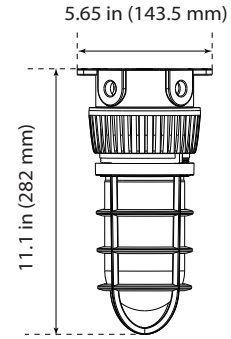

20W-Wall Mount

Weight: 3.80-lbs

20W-Ceiling Mount

Weight: 3.80-lbs

■ ORDERING

Watts (W)	Ordering Code	Description	Color Temp (K)	Lumens (lm)	Equiv. Wattage (HID/Incandescent)	Mount	Voltage	Rated Hrs	IP65 Rated	Energy Star
20	7604	LED-FXVTJ20/830/MV-WM	3000K	1,700	150	Wall	120-277	50,000	•	•
20	7605	LED-FXVTJ20/840/MV-WM	4000K	1,700	150	Wall	120-277	50,000	•	•
20	7606	LED-FXVTJ20/830/MV-CM	3000K	1,700	150	Ceiling	120-277	50,000	•	•
20	7607	LED-FXVTJ20/840/MV-CM	4000K	1,700	150	Ceiling	120-277	50,000	•	•

PHOTOMETRICS CHART

VTJ 20W (Wall Mount)

Energy Star

Illuminance at a Distance

Center Beam fc	Beam Width	2.5ft	5.0ft	7.5ft	10.0ft	12.5ft	15.0ft
59.6 fc	20.4 ft	20.3 ft	40.7 ft	61.0 ft	81.4 ft	101.7 ft	122.0 ft
14.9 fc	40.8 ft	40.7 ft	81.4 ft	122.0 ft	162.6 ft	203.2 ft	243.8 ft
6.62 fc	81.2 ft	81.0 ft	162.0 ft	243.0 ft	324.0 ft	405.0 ft	486.0 ft
3.73 fc	161.6 ft	161.4 ft	322.8 ft	484.2 ft	645.6 ft	807.0 ft	968.4 ft
2.38 fc	102.0 ft	101.7 ft	203.4 ft	305.1 ft	406.8 ft	508.5 ft	610.2 ft
1.66 fc	122.4 ft	122.0 ft	244.0 ft	366.0 ft	488.0 ft	610.0 ft	732.0 ft

■ Vert. Spread: 152.5°
■ Horiz. Spread: 152.4°

VTJ 20W (Ceiling Mount)

Energy Star

Illuminance at a Distance

Center Beam fc	Beam Width	2.5ft	5.0ft	7.5ft	10.0ft	12.5ft	15.0ft
59.6 fc	20.4 ft	20.3 ft	40.7 ft	61.0 ft	81.4 ft	101.7 ft	122.0 ft
14.9 fc	40.8 ft	40.7 ft	81.4 ft	122.0 ft	162.6 ft	203.2 ft	243.8 ft
6.62 fc	81.2 ft	81.0 ft	162.0 ft	243.0 ft	324.0 ft	405.0 ft	486.0 ft
3.73 fc	161.6 ft	161.4 ft	322.8 ft	484.2 ft	645.6 ft	807.0 ft	968.4 ft
2.38 fc	102.0 ft	101.7 ft	203.4 ft	305.1 ft	406.8 ft	508.5 ft	610.2 ft
1.66 fc	122.4 ft	122.0 ft	244.0 ft	366.0 ft	488.0 ft	610.0 ft	732.0 ft