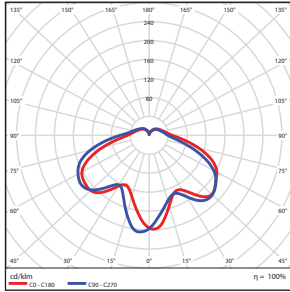

PHOTOMETRICS CHART

VTJ 20W (Wall Mount)

Energy Star