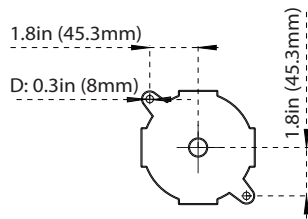

20W-Wall Mount

Weight: 3.80-lbs

20W-Ceiling Mount

Weight: 3.80-lbs

■ ORDERING

Watts (W)	Ordering Code	Description	Color Temp (K)	Lumens (lm)	Equiv. Wattage (HID/Incandescent)	Mount	Voltage	Rated Hrs	IP65 Rated	Energy Star
20	7604	LED-FXVTJ20/830/MV-WM	3000K	1,700	150	Wall	120-277	50,000	•	•
20	7605	LED-FXVTJ20/840/MV-WM	4000K	1,700	150	Wall	120-277	50,000	•	•
20	7606	LED-FXVTJ20/830/MV-CM	3000K	1,700	150	Ceiling	120-277	50,000	•	•
20	7607	LED-FXVTJ20/840/MV-CM	4000K	1,700	150	Ceiling	120-277	50,000	•	•

PHOTOMETRICS CHART

VTJ 20W (Wall Mount)

Energy Star

Illuminance at a Distance

Center Beam fc	Beam Width	2.5ft	5.0ft	7.5ft	10.0ft	12.5ft	15.0ft
59.6 fc	20.4 ft	20.3 ft	40.7 ft	61.0 ft	81.4 ft	101.7 ft	122.0 ft
14.9 fc	40.8 ft	40.7 ft	81.4 ft	122.0 ft	162.6 ft	203.2 ft	243.8 ft
6.62 fc	81.2 ft	81.0 ft	162.0 ft	243.0 ft	324.0 ft	405.0 ft	486.0 ft
3.73 fc	161.6 ft	161.4 ft	322.8 ft	484.2 ft	645.6 ft	807.0 ft	968.4 ft
2.38 fc	102.0 ft	101.7 ft	203.4 ft	305.1 ft	406.8 ft	508.5 ft	610.2 ft
1.66 fc	122.4 ft	122.0 ft	244.0 ft	366.0 ft	488.0 ft	610.0 ft	732.0 ft

■ Vert. Spread: 152.5°
■ Horiz. Spread: 152.4°

VTJ 20W (Ceiling Mount)

Energy Star

Illuminance at a Distance

Center Beam fc	Beam Width	2.5ft	5.0ft	7.5ft	10.0ft	12.5ft	15.0ft
59.6 fc	20.4 ft	20.3 ft	40.7 ft	61.0 ft	81.4 ft	101.7 ft	122.0 ft
14.9 fc	40.8 ft	40.7 ft	81.4 ft	122.0 ft	162.6 ft	203.2 ft	243.8 ft
6.62 fc	81.2 ft	81.0 ft	162.0 ft	243.0 ft	324.0 ft	405.0 ft	486.0 ft
3.73 fc	161.6 ft	161.4 ft	322.8 ft	484.2 ft	645.6 ft	807.0 ft	968.4 ft
2.38 fc	102.0 ft	101.7 ft	203.4 ft	305.1 ft	406.8 ft	508.5 ft	610.2 ft
1.66 fc	122.4 ft	122.0 ft	244.0 ft	366.0 ft	488.0 ft	610.0 ft	732.0 ft