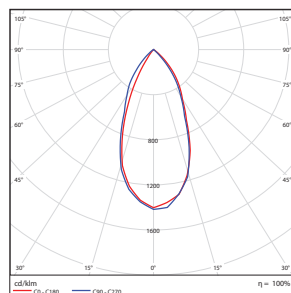

**SPECIFICATIONS**

Wattage	Width (W)	Depth (D)	Height	Weight
10W	7.36" (187mm)	3.38" (86mm)	3.81" (97mm)	1.39-lbs
20W	7.36" (187mm)	3.38" (86mm)	3.81" (97mm)	1.39-lbs

**PHOTOMETRICS CHART**

**PACKAGE**

Master: 10pcs

**FXBFS (10 Watt)**

DLC

Center Beam fc	Beam Width	
2.5R	2.2 ft	2.2 ft
5.0R	4.4 ft	4.5 ft
7.5R	6.6 ft	6.7 ft
10.0R	8.7 ft	9.0 ft
12.5R	10.9 ft	11.2 ft
15.0R	13.1 ft	13.4 ft

■ Vert. Spread: 47.2°  
■ Horiz. Spread: 48.3°

**FXBFS (20 Watt)**

DLC

Center Beam fc	Beam Width	
2.5R	2.2 ft	2.2 ft
5.0R	4.3 ft	4.4 ft
7.5R	6.5 ft	6.5 ft
10.0R	8.6 ft	8.7 ft
12.5R	10.8 ft	10.9 ft
15.0R	12.9 ft	13.1 ft

■ Vert. Spread: 46.6°  
■ Horiz. Spread: 47.1°