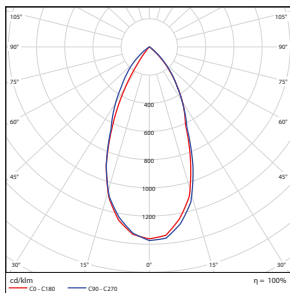

**SPECIFICATIONS**

Wattage	Width (W)	Depth (D)	Height	Weight
10W	7.36" (187mm)	3.38" (86mm)	3.81" (97mm)	1.39-lbs
20W	7.36" (187mm)	3.38" (86mm)	3.81" (97mm)	1.39-lbs

**PHOTOMETRICS CHART**

**PACKAGE**

Master: 10pcs

**FXBFS (10 Watt)**

DLC

Center Beam fc	Beam Width	
2.5R	2.2 ft	2.2 ft
5.0R	4.4 ft	4.5 ft
7.5R	6.6 ft	6.7 ft
10.0R	8.7 ft	9.0 ft
12.5R	10.9 ft	11.2 ft
15.0R	13.1 ft	13.4 ft

■ Vert. Spread: 47.2°  
■ Horiz. Spread: 48.3°

**FXBFS (20 Watt)**

DLC

Center Beam fc	Beam Width	
2.5R	2.2 ft	2.2 ft
5.0R	4.3 ft	4.4 ft
7.5R	6.5 ft	6.5 ft
10.0R	8.6 ft	8.7 ft
12.5R	10.8 ft	10.9 ft
15.0R	12.9 ft	13.1 ft

■ Vert. Spread: 46.6°  
■ Horiz. Spread: 47.1°