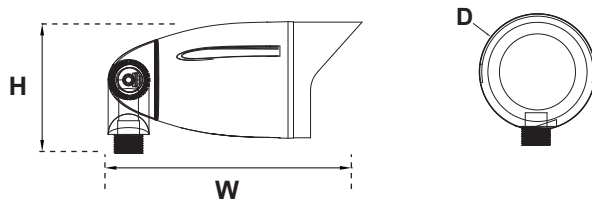

**APPLICATIONS**

- Security Lighting
- Architectural Lighting
- Perimeter Lighting
- Entryway
- Pathway
- Landscape Lighting

**WARRANTY**

- 5 Year Warranty

**COLOR**

Bronze

Ordering Information		EXAMPLE: LED-FXBFS10/40/830/BZ-KNC					
LED	FX	BFS	10	40	830	BZ	KNC
LED	Category FX Fixture	Series BFS Bullet Floodlight	Wattage 10 10W	Beam Angle 40 Beam Angle	Color Temp 830 3000K	Color BZ Bronze	Color KNC Knuckle

**SPECIFICATIONS**

Wattage	Width (W)	Depth (D)	Height	Weight
10W	7.36" (187mm)	3.38" (86mm)	3.81" (97mm)	1.39-lbs
20W	7.36" (187mm)	3.38" (86mm)	3.81" (97mm)	1.39-lbs

**PHOTOMETRICS CHART**

**PACKAGE**

Master: 10pcs

**FXBFS (10 Watt)**

DLC

Center Beam fc	Beam Width	
2.5R	2.2 ft	2.2 ft
5.0R	4.4 ft	4.5 ft
7.5R	6.6 ft	6.7 ft
10.0R	8.7 ft	9.0 ft
12.5R	10.9 ft	11.2 ft
15.0R	13.1 ft	13.4 ft

■ Vert. Spread: 47.2°  
■ Horiz. Spread: 48.3°