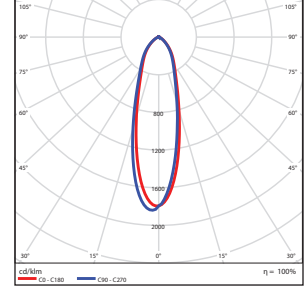

PHOTOMETRICS CHART

DWS - up/down Wall Sconce (10W)

Illuminance at a Distance			
Center Beam fc	Beam Width		
17.0R	0.02 fc	7.9 ft	12.8 ft
34.0R	0.00 fc	15.8 ft	25.5 ft
51.0R	0.00 fc	23.8 ft	38.3 ft
68.0R	0.00 fc	31.7 ft	51.1 ft
85.0R	0.00 fc	39.6 ft	63.8 ft
102.0R	0.00 fc	47.5 ft	76.6 ft

■ Vert. Spread: 26.2°
■ Horiz. Spread: 41.2°

DWS - up/down Wall Sconce (20 Watt)

Illuminance at a Distance			
Center Beam fc	Beam Width		
17.0R	0.04 fc	7.0 ft	8.5 ft
34.0R	0.01 fc	14.0 ft	17.1 ft
51.0R	0.00 fc	21.1 ft	25.6 ft
68.0R	0.00 fc	28.1 ft	34.2 ft
85.0R	0.00 fc	35.1 ft	42.7 ft
102.0R	0.00 fc	42.1 ft	51.3 ft

■ Vert. Spread: 23.3°
■ Horiz. Spread: 28.2°

5DWS - Wall Sconce (25 Watt)

Illuminance at a Distance			
Center Beam fc	Beam Width		
5.0R	92.4 fc	2.6 ft	2.6 ft
10.0R	23.1 fc	5.2 ft	5.2 ft
15.0R	10.3 fc	7.8 ft	7.9 ft
20.0R	5.78 fc	10.4 ft	10.5 ft
25.0R	3.70 fc	13.1 ft	13.1 ft
30.0R	2.57 fc	15.7 ft	15.7 ft