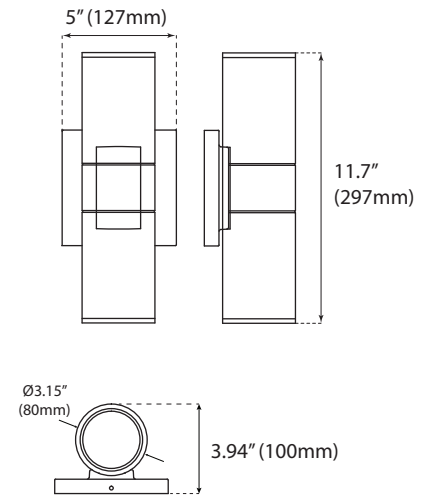

Weight: 2.43-lbs

FX5DWS - 25W

Weight: 3.75-lbs

ORDERING

Watts (W)	Ordering Code	Description	Color Temp (K)	Lumens (lm)	Equiv. Wattage (W)	Style	Beam Angle	Color	Voltage	Wet	ES
	Up/Down Wall Sconce (Black)										
10	7026	LED-FXDWS10/830/BK	3000K	700	90	Up/down Wall Sconce	38	Black	120V	•	•
10	7027	LED-FXDWS10/850/BK	5000K	700	90	Up/down Wall Sconce	38	Black	120V	•	•
20	7064	LED-FXDWS20/830/BK	3000K	1,400	200	Up/down Wall Sconce	38	Black	120V	•	•
20	7065	LED-FXDWS20/850/BK	5000K	1,400	200	Up/down Wall Sconce	38	Black	120V	•	•
	Up/Down Wall Sconce (White)										
10	7068	LED-FXDWS10/830/WH	3000K	700	90	Up/down Wall Sconce	38	White	120V	•	•
10	7069	LED-FXDWS10/850/WH	5000K	700	90	Up/down Wall Sconce	38	White	120V	•	•
20	7070	LED-FXDWS20/830/WH	3000K	1,400	200	Up/down Wall Sconce	38	White	120V	•	•
20	7071	LED-FXDWS20/850/WH	5000K	1,400	200	Up/down Wall Sconce	38	White	120V	•	•
	Up/Down Wall Sconce (Nickel)										
10	7022	LED-FXDWS10/830/NI	3000K	700	90	Up/down Wall Sconce	38	Nickel	120V	•	Pending
20	7023	LED-FXDWS20/830/NI	3000K	1,400	200	Up/down Wall Sconce	38	Nickel	120V	•	Pending
	Wall Sconce (Black)										
25	7792	LED-FX5DWS25/33S/930/BK	3000K	1,700	100	Wall Sconce	33	Black	120-277V	IP65	•

PHOTOMETRICS CHART

DWS - up/down Wall Sconce (10W)

Illuminance at a Distance			
Center Beam fc	Beam Width		
17.0R	0.02 fc	7.9 ft	12.8 ft
34.0R	0.00 fc	15.8 ft	25.5 ft
51.0R	0.00 fc	23.8 ft	38.3 ft
68.0R	0.00 fc	31.7 ft	51.1 ft
85.0R	0.00 fc	39.6 ft	63.8 ft
102.0R	0.00 fc	47.5 ft	76.6 ft

■ Vert. Spread: 26.2°
■ Horiz. Spread: 41.2°

DWS - up/down Wall Sconce (20 Watt)

Illuminance at a Distance			
Center Beam fc	Beam Width		
17.0R	0.04 fc	7.0 ft	8.5 ft
34.0R	0.01 fc	14.0 ft	17.1 ft
51.0R	0.00 fc	21.1 ft	25.6 ft
68.0R	0.00 fc	28.1 ft	34.2 ft
85.0R	0.00 fc	35.1 ft	42.7 ft
102.0R	0.00 fc	42.1 ft	51.3 ft