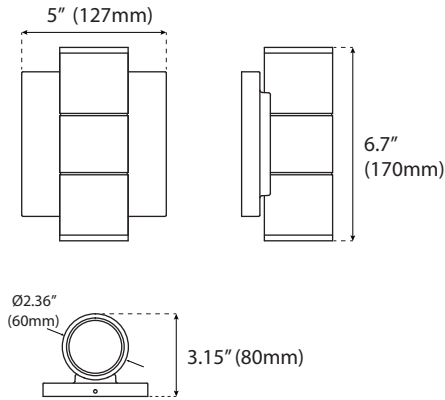

SPECIFICATIONS

FXDWS - 10W

Weight: 1.54-lbs