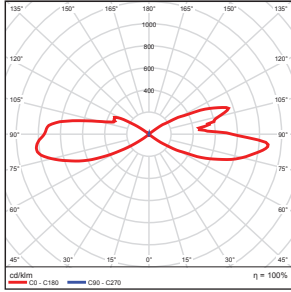

Weight: 2.43-lbs

FX5DWS - 25W

Weight: 3.75-lbs

ORDERING

Watts (W)	Ordering Code	Description	Color Temp (K)	Lumens (lm)	Equiv. Wattage (W)	Style	Beam Angle	Color	Voltage	Wet	ES
	Up/Down Wall Sconce (Black)										
10	7026	LED-FXDWS10/830/BK	3000K	700	90	Up/down Wall Sconce	38	Black	120V	•	•
10	7027	LED-FXDWS10/850/BK	5000K	700	90	Up/down Wall Sconce	38	Black	120V	•	•
20	7064	LED-FXDWS20/830/BK	3000K	1,400	200	Up/down Wall Sconce	38	Black	120V	•	•
20	7065	LED-FXDWS20/850/BK	5000K	1,400	200	Up/down Wall Sconce	38	Black	120V	•	•
	Up/Down Wall Sconce (White)										
10	7068	LED-FXDWS10/830/WH	3000K	700	90	Up/down Wall Sconce	38	White	120V	•	•
10	7069	LED-FXDWS10/850/WH	5000K	700	90	Up/down Wall Sconce	38	White	120V	•	•
20	7070	LED-FXDWS20/830/WH	3000K	1,400	200	Up/down Wall Sconce	38	White	120V	•	•
20	7071	LED-FXDWS20/850/WH	5000K	1,400	200	Up/down Wall Sconce	38	White	120V	•	•
	Up/Down Wall Sconce (Nickel)										
10	7022	LED-FXDWS10/830/NI	3000K	700	90	Up/down Wall Sconce	38	Nickel	120V	•	Pending
20	7023	LED-FXDWS20/830/NI	3000K	1,400	200	Up/down Wall Sconce	38	Nickel	120V	•	Pending
	Wall Sconce (Black)										
25	7792	LED-FX5DWS25/33S/930/BK	3000K	1,700	100	Wall Sconce	33	Black	120-277V	IP65	•

PHOTOMETRICS CHART

DWS - up/down Wall Sconce (10W)

Illuminance at a Distance			
Center Beam fc	Beam Width		
17.0R	0.02 fc	7.9 ft	12.8 ft
34.0R	0.00 fc	15.8 ft	25.5 ft
51.0R	0.00 fc	23.8 ft	38.3 ft
68.0R	0.00 fc	31.7 ft	51.1 ft
85.0R	0.00 fc	39.6 ft	63.8 ft
102.0R	0.00 fc	47.5 ft	76.6 ft

■ Vert. Spread: 26.2°
■ Horiz. Spread: 41.2°

DWS - up/down Wall Sconce (20 Watt)

Illuminance at a Distance			
Center Beam fc	Beam Width		
17.0R	0.04 fc	7.0 ft	8.5 ft
34.0R	0.01 fc	14.0 ft	17.1 ft
51.0R	0.00 fc	21.1 ft	25.6 ft
68.0R	0.00 fc	28.1 ft	34.2 ft
85.0R	0.00 fc	35.1 ft	42.7 ft
102.0R	0.00 fc	42.1 ft	51.3 ft