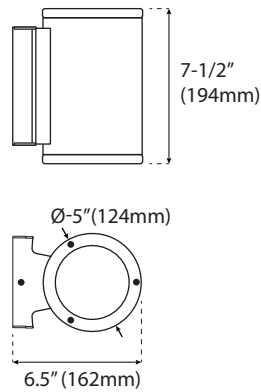

Weight: 2.43-lbs

FX5DWS - 25W

Weight: 3.75-lbs

ORDERING

Watts (W)	Ordering Code	Description	Color Temp (K)	Lumens (lm)	Equiv. Wattage (W)	Style	Beam Angle	Color	Voltage	Wet	ES
	Up/Down Wall Sconce (Black)										
10	7026	LED-FXDWS10/830/BK	3000K	700	90	Up/down Wall Sconce	38	Black	120V	•	•
10	7027	LED-FXDWS10/850/BK	5000K	700	90	Up/down Wall Sconce	38	Black	120V	•	•
20	7064	LED-FXDWS20/830/BK	3000K	1,400	200	Up/down Wall Sconce	38	Black	120V	•	•
20	7065	LED-FXDWS20/850/BK	5000K	1,400	200	Up/down Wall Sconce	38	Black	120V	•	•
	Up/Down Wall Sconce (White)										
10	7068	LED-FXDWS10/830/WH	3000K	700	90	Up/down Wall Sconce	38	White	120V	•	•
10	7069	LED-FXDWS10/850/WH	5000K	700	90	Up/down Wall Sconce	38	White	120V	•	•
20	7070	LED-FXDWS20/830/WH	3000K	1,400	200	Up/down Wall Sconce	38	White	120V	•	•
20	7071	LED-FXDWS20/850/WH	5000K	1,400	200	Up/down Wall Sconce	38	White	120V	•	•
	Up/Down Wall Sconce (Nickel)										
10	7022	LED-FXDWS10/830/NI	3000K	700	90	Up/down Wall Sconce	38	Nickel	120V	•	Pending
20	7023	LED-FXDWS20/830/NI	3000K	1,400	200	Up/down Wall Sconce	38	Nickel	120V	•	Pending
	Wall Sconce (Black)										
25	7792	LED-FX5DWS25/33S/930/BK	3000K	1,700	100	Wall Sconce	33	Black	120-277V	IP65	•

PHOTOMETRICS CHART

DWS - up/down Wall Sconce (10W)

Illuminance at a Distance			
Center Beam fc	Beam Width		
17.0R	0.02 fc	7.9 ft	12.8 ft
34.0R	0.00 fc	15.8 ft	25.5 ft
51.0R	0.00 fc	23.8 ft	38.3 ft
68.0R	0.00 fc	31.7 ft	51.1 ft
85.0R	0.00 fc	39.6 ft	63.8 ft
102.0R	0.00 fc	47.5 ft	76.6 ft

■ Vert. Spread: 23.3°
■ Horiz. Spread: 28.2°

5DWS - Wall Sconce (25 Watt)

Illuminance at a Distance			
Center Beam fc	Beam Width		
5.0R	92.4 fc	2.6 ft	2.6 ft
10.0R	23.1 fc	5.2 ft	5.2 ft
15.0R	10.3 fc	7.8 ft	7.9 ft
20.0R	5.78 fc	10.4 ft	10.5 ft
25.0R	3.70 fc	13.1 ft	13.1 ft
30.0R	2.57 fc	15.7 ft	15.7 ft