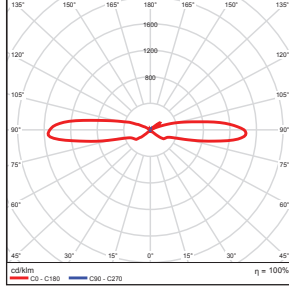

Weight: 2.43-lbs

FX5DWS - 25W

Weight: 3.75-lbs

ORDERING

Watts (W)	Ordering Code	Description	Color Temp (K)	Lumens (lm)	Equiv. Wattage (W)	Style	Beam Angle	Color	Voltage	Wet	ES
	Up/Down Wall Sconce (Black)										
10	7026	LED-FXDWS10/830/BK	3000K	700	90	Up/down Wall Sconce	38	Black	120V	•	•
10	7027	LED-FXDWS10/850/BK	5000K	700	90	Up/down Wall Sconce	38	Black	120V	•	•
20	7064	LED-FXDWS20/830/BK	3000K	1,400	200	Up/down Wall Sconce	38	Black	120V	•	•
20	7065	LED-FXDWS20/850/BK	5000K	1,400	200	Up/down Wall Sconce	38	Black	120V	•	•
	Up/Down Wall Sconce (White)										
10	7068	LED-FXDWS10/830/WH	3000K	700	90	Up/down Wall Sconce	38	White	120V	•	•
10	7069	LED-FXDWS10/850/WH	5000K	700	90	Up/down Wall Sconce	38	White	120V	•	•
20	7070	LED-FXDWS20/830/WH	3000K	1,400	200	Up/down Wall Sconce	38	White	120V	•	•
20	7071	LED-FXDWS20/850/WH	5000K	1,400	200	Up/down Wall Sconce	38	White	120V	•	•
	Up/Down Wall Sconce (Nickel)										
10	7022	LED-FXDWS10/830/NI	3000K	700	90	Up/down Wall Sconce	38	Nickel	120V	•	Pending
20	7023	LED-FXDWS20/830/NI	3000K	1,400	200	Up/down Wall Sconce	38	Nickel	120V	•	Pending
	Wall Sconce (Black)										
25	7792	LED-FX5DWS25/33S/930/BK	3000K	1,700	100	Wall Sconce	33	Black	120-277V	IP65	•

PHOTOMETRICS CHART

DWS - up/down Wall Sconce (10W)

Illuminance at a Distance			
Center Beam fc	Beam Width		
17.0R	0.02 fc	7.9 ft	12.8 ft
34.0R	0.00 fc	15.8 ft	25.5 ft
51.0R	0.00 fc	23.8 ft	38.3 ft
68.0R	0.00 fc	31.7 ft	51.1 ft
85.0R	0.00 fc	39.6 ft	63.8 ft
102.0R	0.00 fc	47.5 ft	76.6 ft

■ Vert. Spread: 26.2°
■ Horiz. Spread: 41.2°

DWS - up/down Wall Sconce (20 Watt)

Illuminance at a Distance			
Center Beam fc	Beam Width		
17.0R	0.04 fc	7.0 ft	8.5 ft
34.0R	0.01 fc	14.0 ft	17.1 ft
51.0R	0.00 fc	21.1 ft	25.6 ft
68.0R	0.00 fc	28.1 ft	34.2 ft
85.0R	0.00 fc	35.1 ft	42.7 ft
102.0R	0.00 fc	42.1 ft	51.3 ft