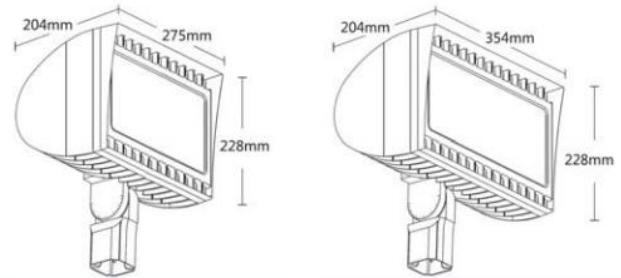

PROJECT ANME: _____

CATALOG NUMBER: _____

NOTES: _____

FIXTURE SCHEDULE: _____

LED FLOOD LIGHT (C style)

Thank you for buying RISE-LITE lighting fixtures. Our goal is to design the best quality products to get the job done right. We'd like to hear your comments.

Call the Marketing Department at 86-755-89491179 or email: sales@RISE-LITE.com

SPECIFICATIONS

- ★ L70>60000 Hours
- ★ Commercial/Architectural Grade
- ★ Architectural UV resistant powder coat finish
- ★ Lighting Facts™ Uniform LM-79 Reporting Template
- ★ Photo-electric Switch (Optional) – Listed (WJCT),
- ★ UL Listed
- ★ Dimmable: 1-10VDC/PWM/Resister (3 in 1)
- ★ System Watts: 80W/100W/120W/150W
- ★ Voltages: 100-277Vac
- ★ CRI:70+
- ★ IP65
- ★ Operating Temp: -40 °C to +70 °C
- ★ Operating Humidity: 20% to 90%RH
- ★ Power Fact(PF) : 0.99
- ★ Power Supply Efficiency: > 90%
- ★ Color Temperature: 3000-5000K

Dimension

275*204*228MM 80W/100W
354*204*228MM 120W/150W

ORDERING INFORMATION

M/N	Watts	lumen Efficiency	Line voltage supply	Color Temperature	Beam Angle	Replace HID/MH
RL-XX-80W-LV-C-D-DW	86.26W	108.14 lm/w	100-277Vac	5000K	107.8°	200W
RL-XX-100W-LV-C-D-DW	96.46W	107.89 lm/w	100-277Vac	5000K	109.0°	300W
RL-XX-120W-LV-C-D-DW	119.1W	111.17 lm/w	100-277Vac	5000K	109.2°	400W
RL-XX-150W-LV-C-D-DW	144.4W	107.94 lm/w	100-277Vac	5000K	109.1°	500W